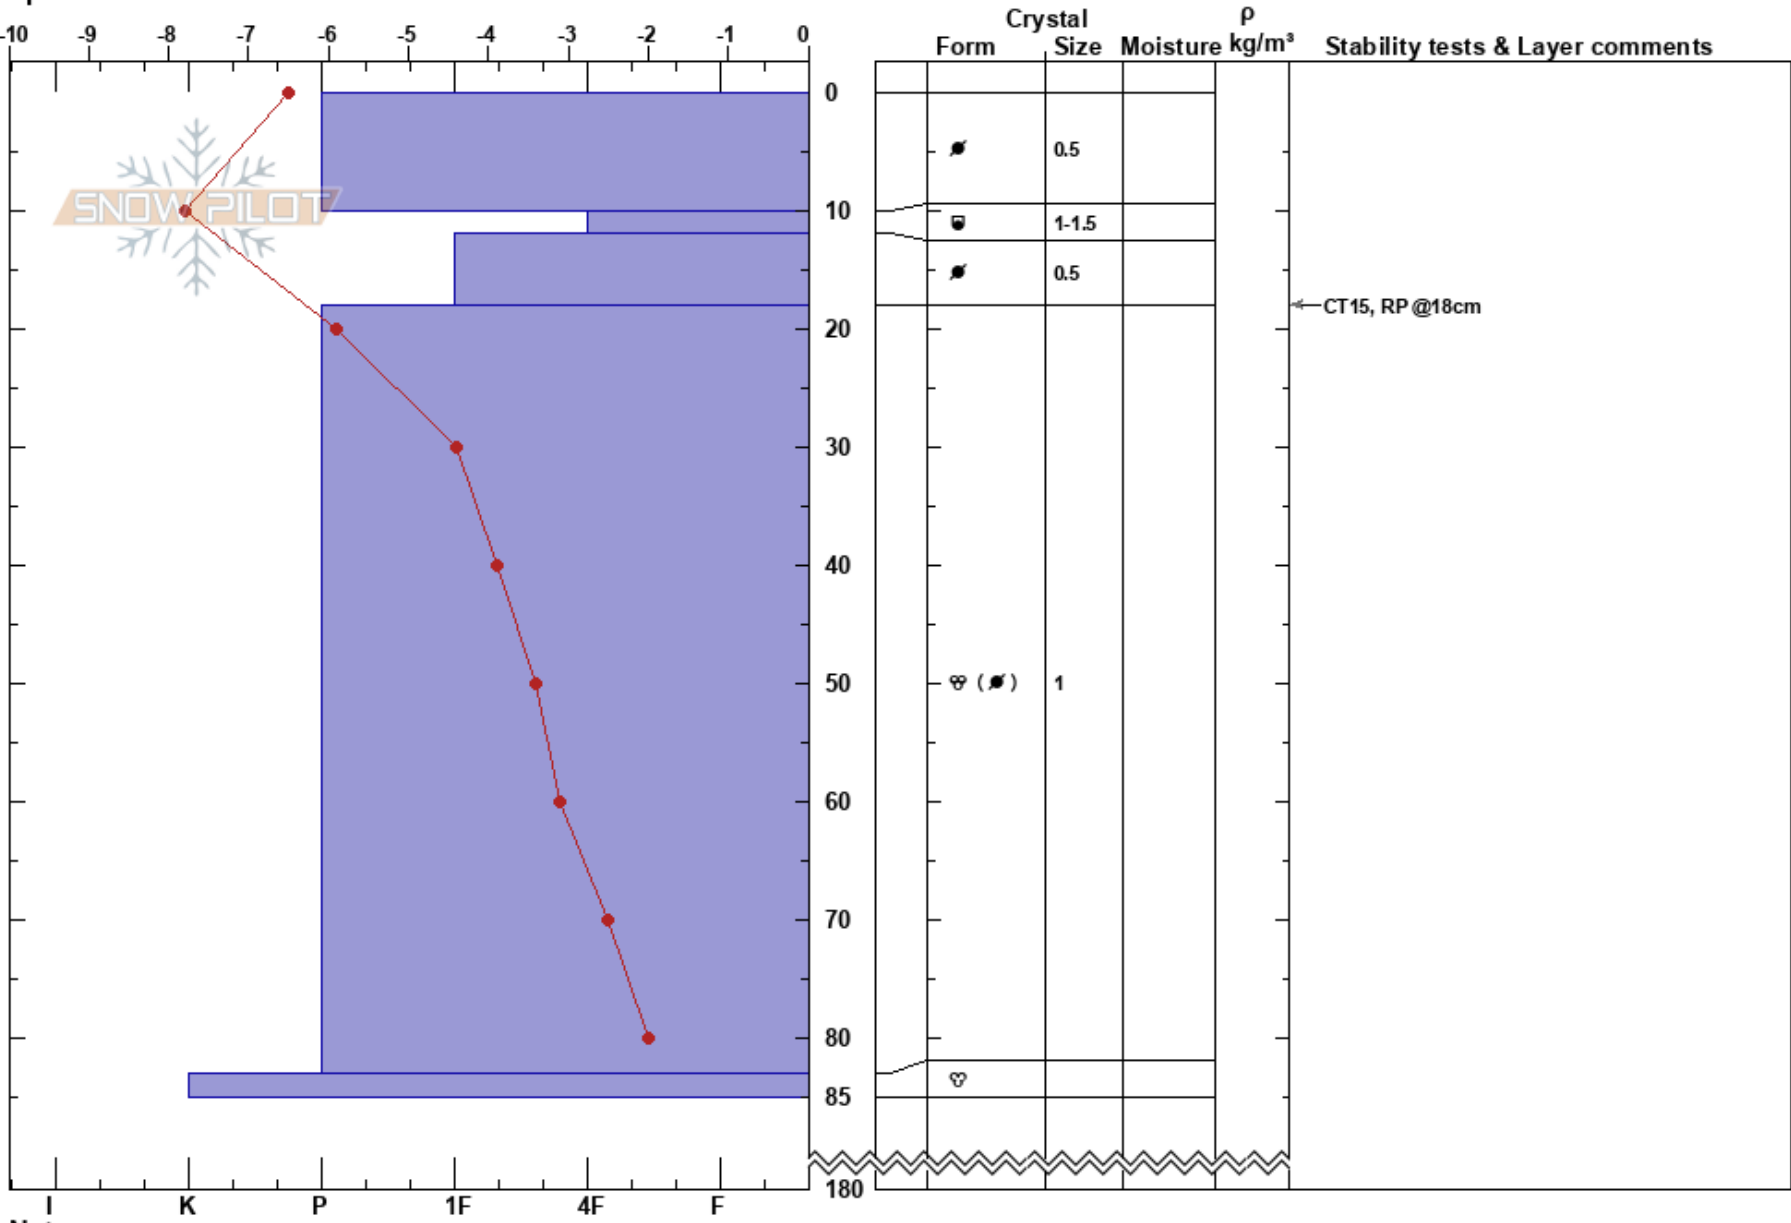

sveldbakki
 Southwest corner
 Iceland
Elevation: 620 m
Aspect: SW
Specifics:

Stefán Jökull Jakobsson
 01/02/2023 - 12:30
Co-ord: 64.00246N, -21.66779W
Slope Angle: 34°
Wind Loading:

Stability: HS: 180
Air Temperature: -6.5°C
Sky Cover: SCT
Precipitation: PS: 0
Wind: E Light Breeze
Layer Notes: