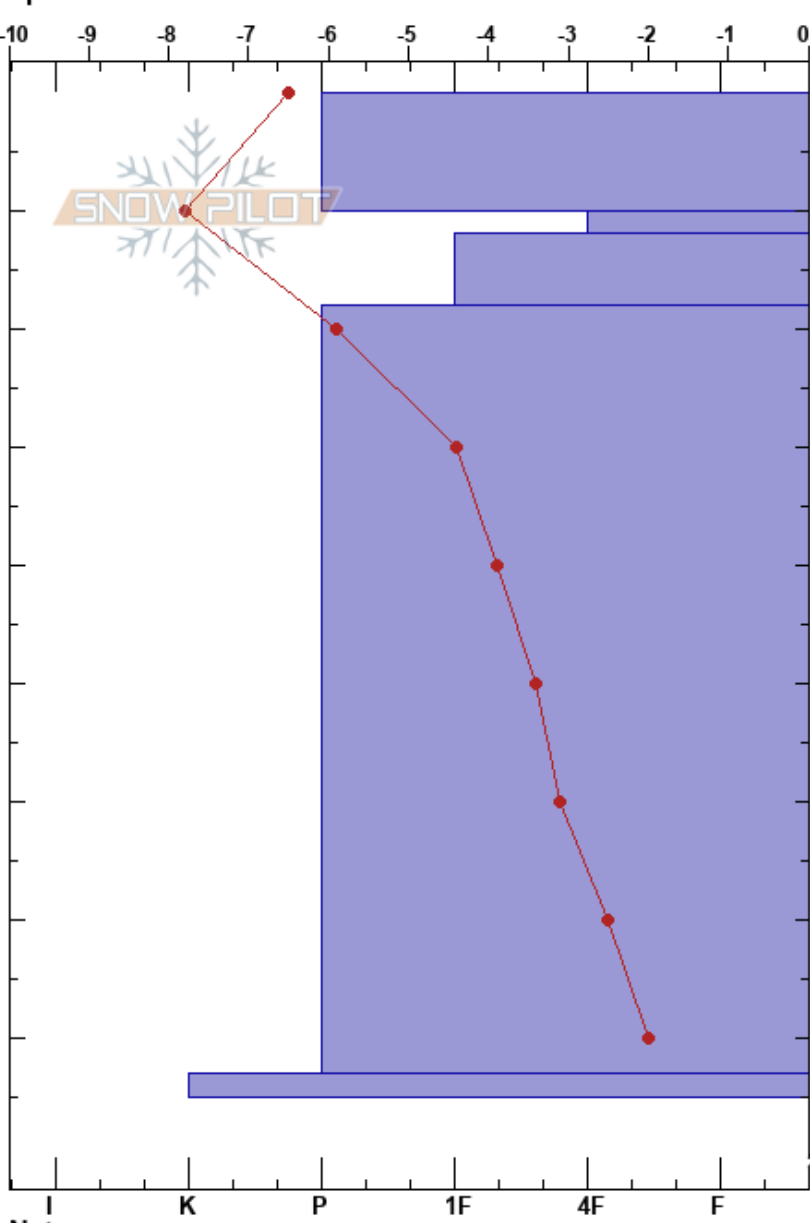

sveldbakki  
 Southwest corner  
 Iceland  
**Elevation:** 620 m  
**Aspect:** SW  
**Specifics:**

Stefán Jökull Jakobsson  
 01/02/2023 - 12:30  
**Co-ord:** 64.00246N, -21.66779W  
**Slope Angle:** 34°  
**Wind Loading:**

**Stability:** HS: 180  
**Air Temperature:** -6.5°C  
**Sky Cover:** SCT  
**Precipitation:** PS: 0  
**Wind:** E Light Breeze  
**Layer Notes:**

Form	Crystal Size	Moisture	$\rho$ kg/m <sup>3</sup>	Stability tests & Layer comments
•	0.5			
☉	1-1.5			
•	0.5			
☉ (•)	1			← CT15, RP @18cm
☉				