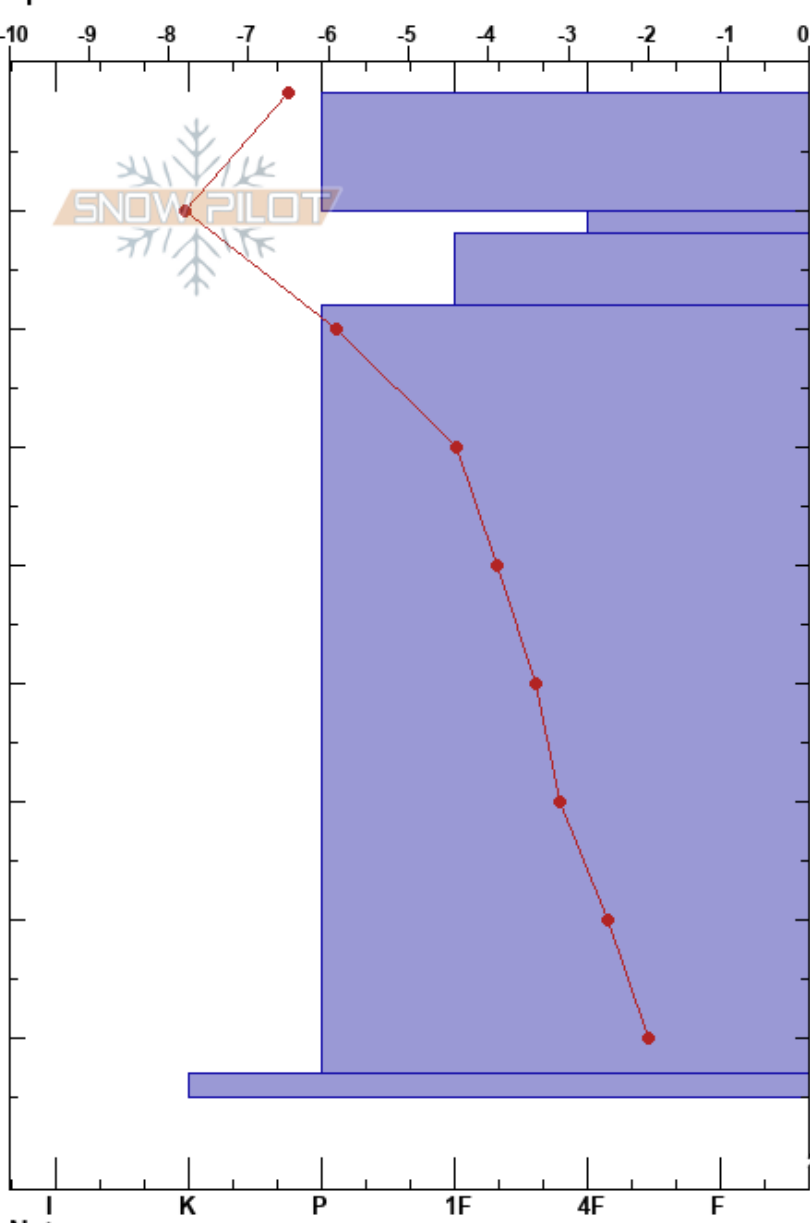

sveldbakki
 Southwest corner
 Iceland
Elevation: 620 m
Aspect: SW
Specifics:

Stefán Jökull Jakobsson
 01/02/2023 - 12:30
Co-ord: 64.00246N, -21.66779W
Slope Angle: 34°
Wind Loading:

Stability: HS: 180
Air Temperature: -6.5°C
Sky Cover: SCT
Precipitation:
Wind: E Light Breeze
Layer Notes:

Form	Crystal Size	Moisture	ρ kg/m ³	Stability tests & Layer comments
•	0.5			
☉	1-1.5			
•	0.5			
☉ (•)	1			← CT15, RP @18cm
☉				

Notes: