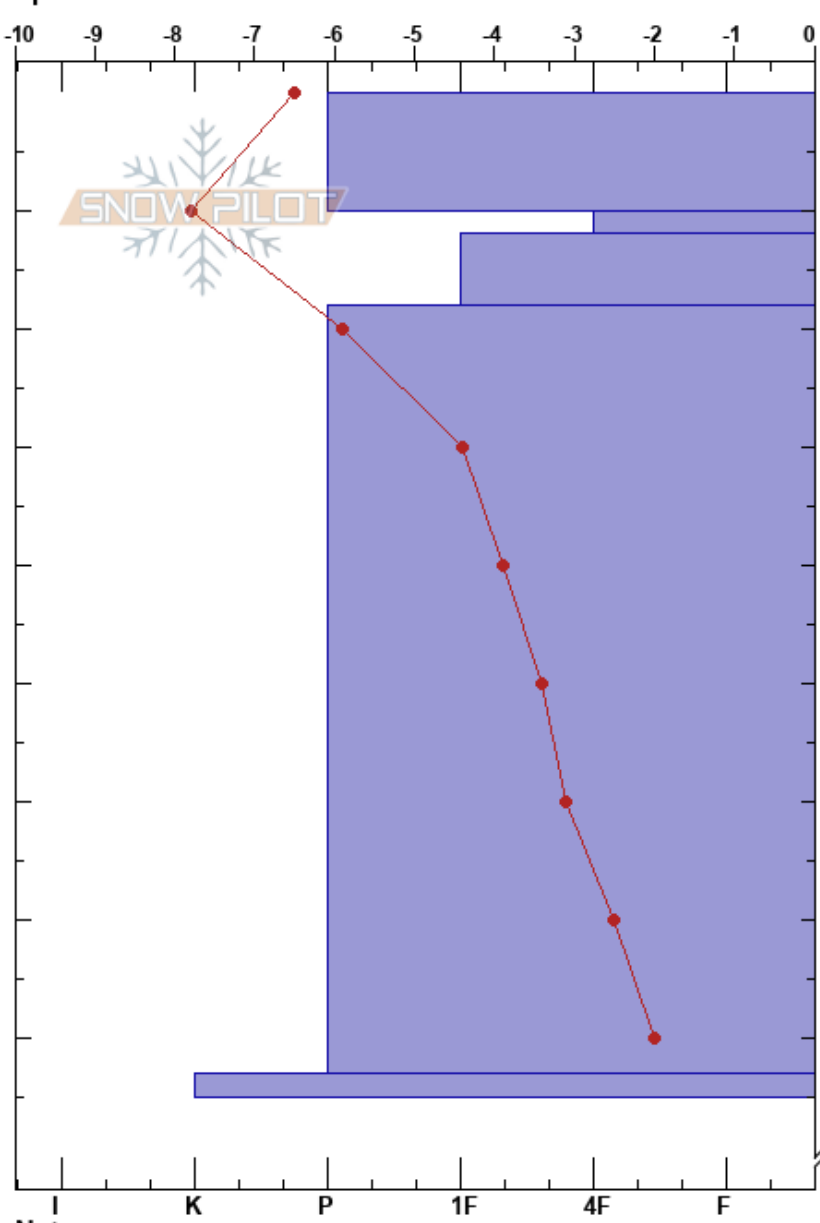

sveldbakki
 Southwest corner
 Iceland
Elevation: 620 m
Aspect: SW
Specifics:

Stefán Jökull Jakobsson
 01/02/2023 - 12:30
Co-ord: 64.00246N, -21.66779W
Slope Angle: 34°
Wind Loading:

Stability: HS: 180
Air Temperature: -6.5°C
Sky Cover: SCT
Precipitation:
Wind: E Light Breeze
Layer Notes:

Form	Crystal Size	Moisture	ρ kg/m ³	Stability tests & Layer comments
•	0.5			
☉	1-1.5			
•	0.5			
☉ (•)	1			← CT15, RP @18cm
☉				

Notes: