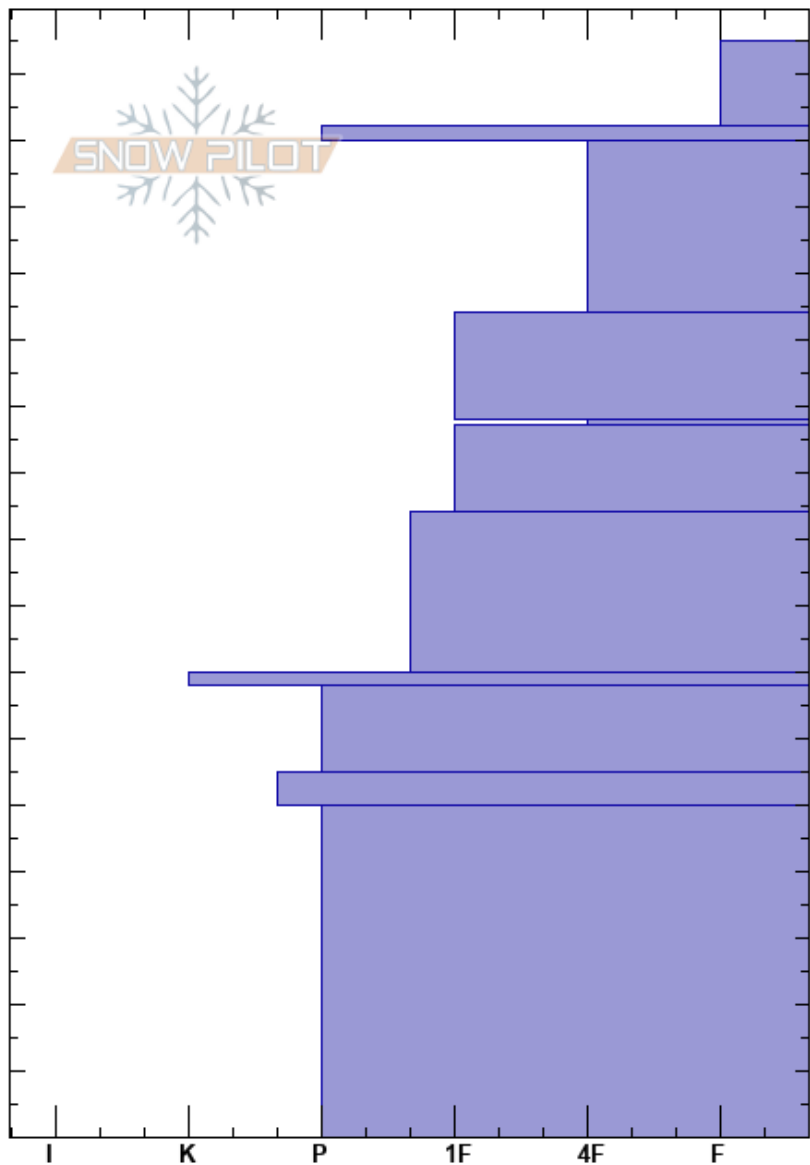

Steroid
 Monashee
 BC
 Elevation: 1800 m
 Aspect: E
 Specifics:

Joey Timmermans
 28/01/2023 - 12:15
 Co-ord:
 Slope Angle: 32°
 Wind Loading:

Stability:
 Air Temperature:
 Sky Cover: FEW
 Precipitation: NO
 Wind:

HS: 165
 Layer Notes:
 108-107cm: Jan 5th

Height (cm)	Crystal		Moisture	ρ kg/m ³	Stability tests & Layer comments
	Form	Size			
165					
150	/				
140	⊙⊙				← ECTN17 @140cm
130					← ECTN28 @130cm
110	∨	4			← CT17, SP @108cm
108-107					108-107cm: Jan 5th
70	⊙⊙				
50					