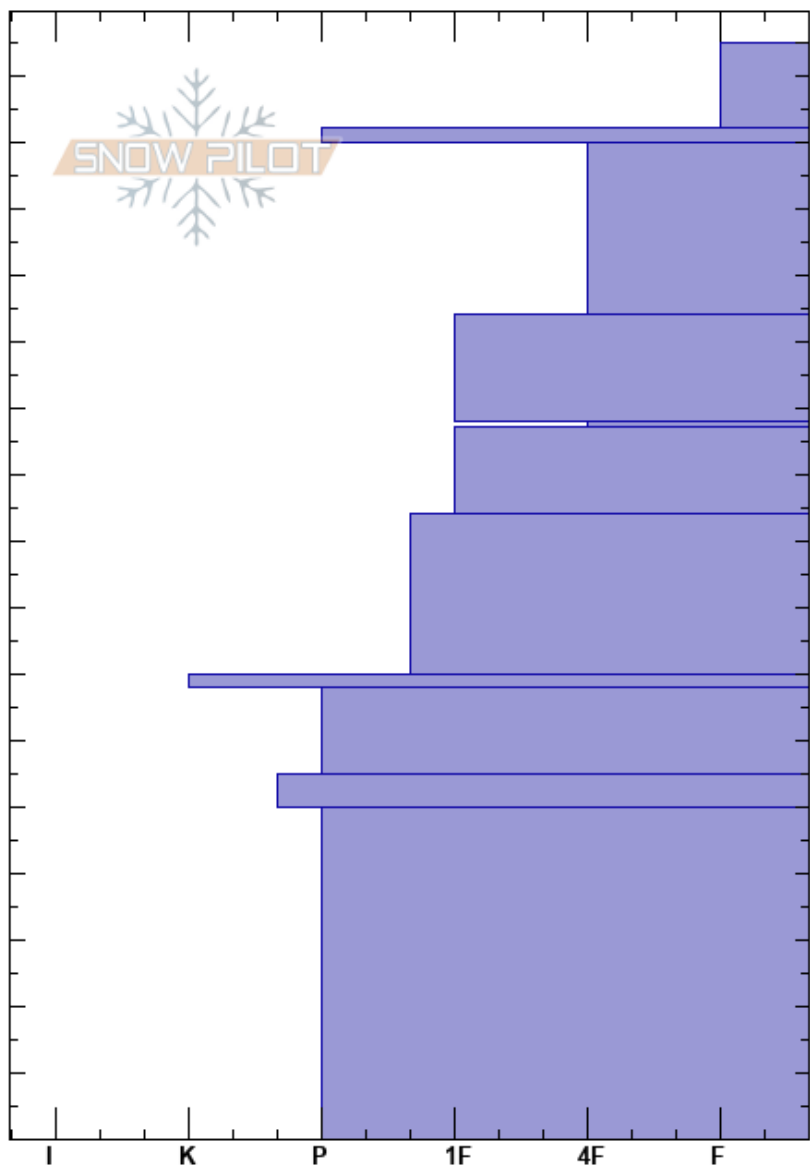

Steroid
 Monashee
 BC
 Elevation: 1800 m
 Aspect: E
 Specifics:

Joey Timmermans
 28/01/2023 - 12:15
 Co-ord:
 Slope Angle: 32°
 Wind Loading:

Stability:
 Air Temperature:
 Sky Cover: FEW
 Precipitation: NO
 Wind:

HS: 165
 Layer Notes:
 108-107cm: Jan 5th

Height (cm)	Crystal		Moisture	ρ kg/m ³	Stability tests & Layer comments
	Form	Size			
165					
160	/				
150	⊙⊙				
140					← ECTN17 @140cm
130					← ECTN28 @130cm
120					
110	∨	4			← CT17, SP @108cm
100					108-107cm: Jan 5th
90					
80	⊖				
70	⊙⊙				
60					
50					
40					
30					
20					
10					
0					