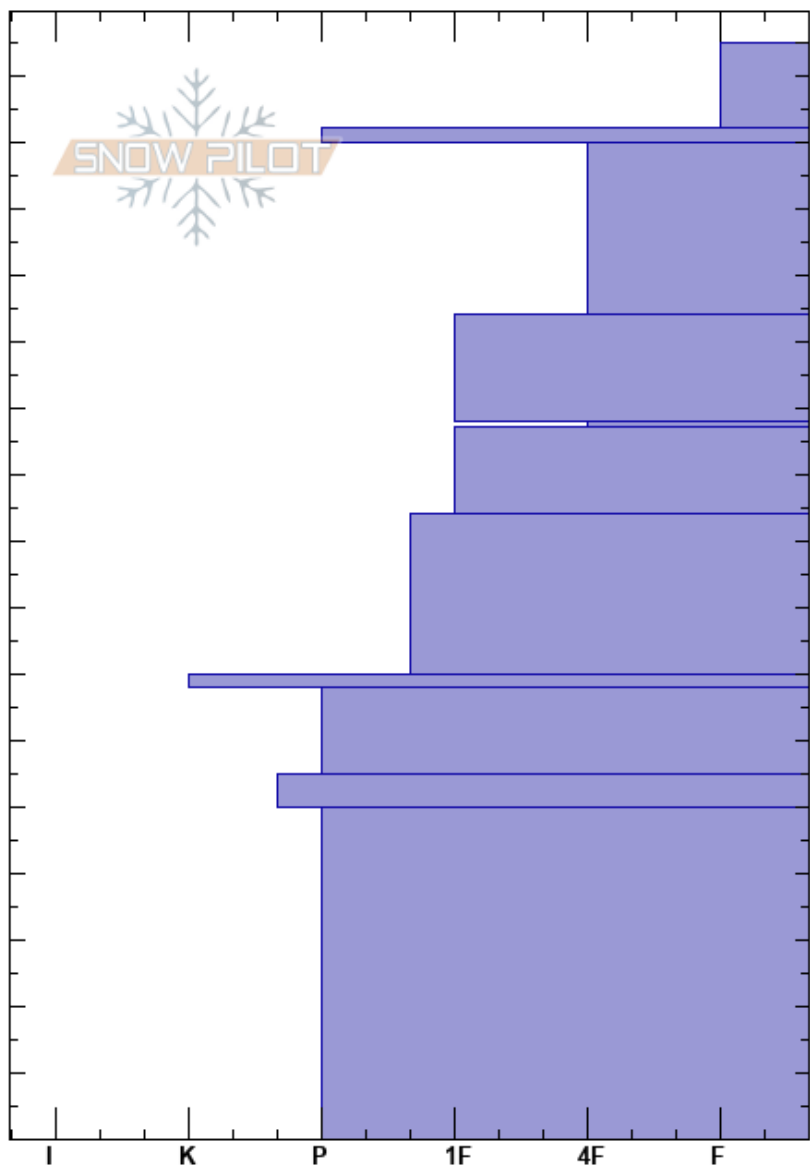

Steroid
 Monashee
 BC
 Elevation: 1800 m
 Aspect: E
 Specifics:

Joey Timmermans
 28/01/2023 - 12:15
 Co-ord:
 Slope Angle: 32°
 Wind Loading:

Stability:
 Air Temperature:
 Sky Cover: FEW
 Precipitation: NO
 Wind:

HS: 165
 Layer Notes:
 108-107cm: Jan 5th

Depth (cm)	Crystal		Moisture	ρ kg/m ³	Stability tests & Layer comments
	Form	Size			
165					
160	/				
150	⊙⊙				
140					← ECTN17 @140cm
130					← ECTN28 @130cm
120					
110	∨	4			← CT17, SP @108cm
100					108-107cm: Jan 5th
90					
80	⊖				
70	⊙⊙				
60					
50					
40					
30					
20					
10					
0					