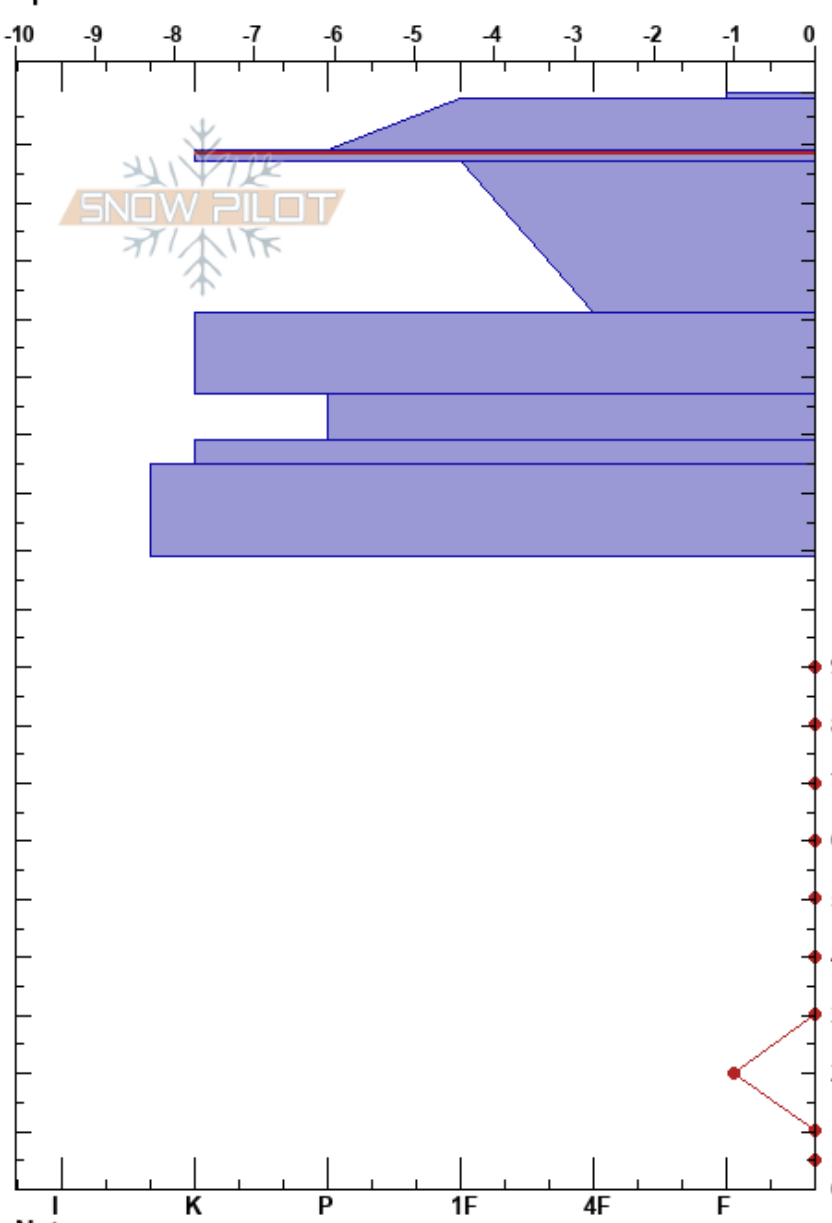

Kendall Trees
 Snoqualmie Pass
 WA
 Elevation: 3714 ft
 Aspect: 112°
 Specifics:

Tammy Ross
 01/28/2023 - 11:30am
 Co-ord: 47.44109N, -124.02600W
 Slope Angle: 32°
 Wind Loading: no

Stability: Very Good
 Air Temperature: 1°C
 Sky Cover: OVC
 Precipitation: NO
 Wind: NE Calm

HS: 189
 PF: 37 179-177cm: Problematic layer
 PS: 12

Elevation (m)	Crystal		Moisture	ρ kg/m ³	Stability tests & Layer comments
	Form	Size			
189	/	1			
180	•	0.3			
170	⊗	4			
160	•	0.1			
150	⊗	1			
140	⊗	0.3			
130	⊗	1			
120	⊗				
110					
90					
80					
70					
60					
50					
40					
30					
20					
10					
0					