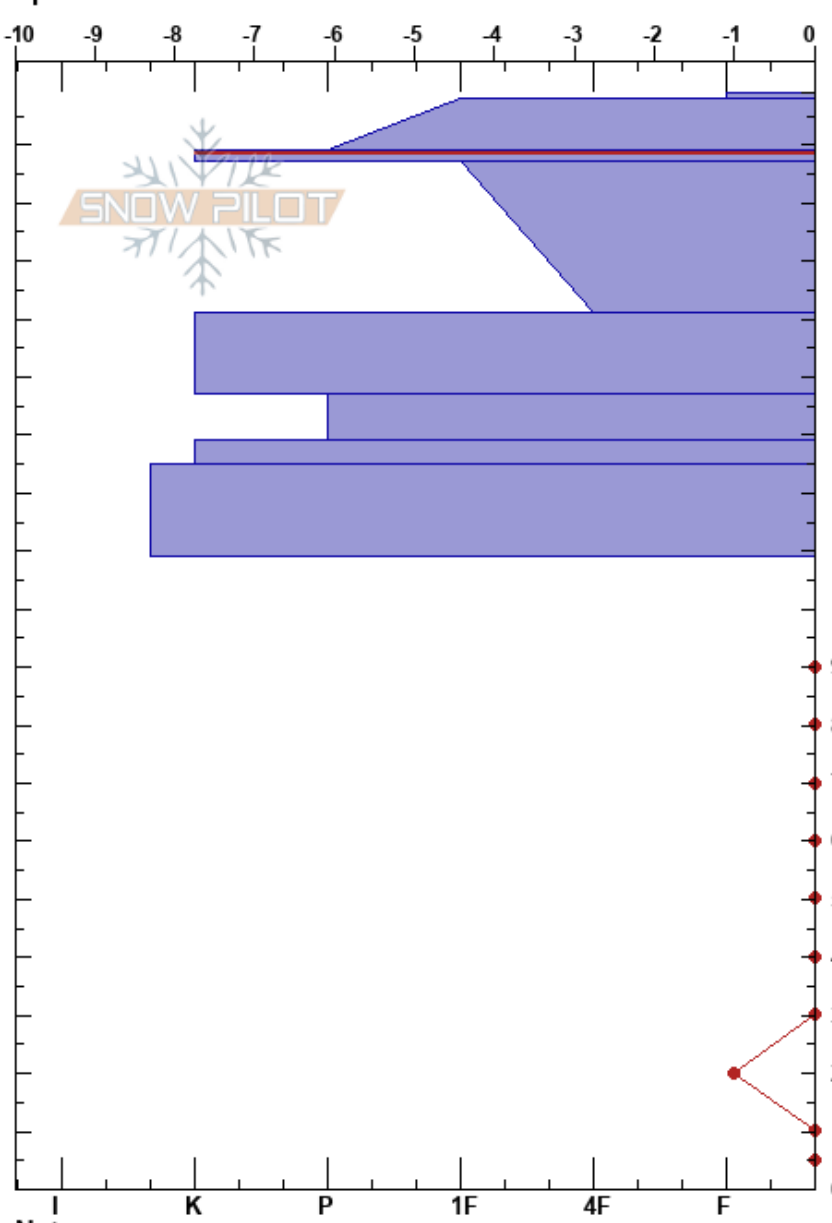

Kendall Trees  
 Snoqualmie Pass  
 WA  
 Elevation: 3714 ft  
 Aspect: 112°  
 Specifics:

Tammy Ross  
 01/28/2023 - 11:30am  
 Co-ord: 47.44109N, -124.02600W  
 Slope Angle: 32°  
 Wind Loading: no

Stability: Very Good  
 Air Temperature: 1°C  
 Sky Cover: OVC  
 Precipitation: NO  
 Wind: NE Calm

HS: 189  
 PF: 37  
 PS: 12  
 179-177cm: Problematic layer

Elevation (m)	Crystal		Moisture	$\rho$ kg/m <sup>3</sup>	Stability tests & Layer comments
	Form	Size			
189	/	1			
180	•	0.3			
170	⊗	4			
160	•	0.1			
150	⊗	1			
140	⊗	0.3			
130	⊗	1			
120	⊗				
110					
90					
80					
70					
60					
50					
40					
30					
20					
10					
0					