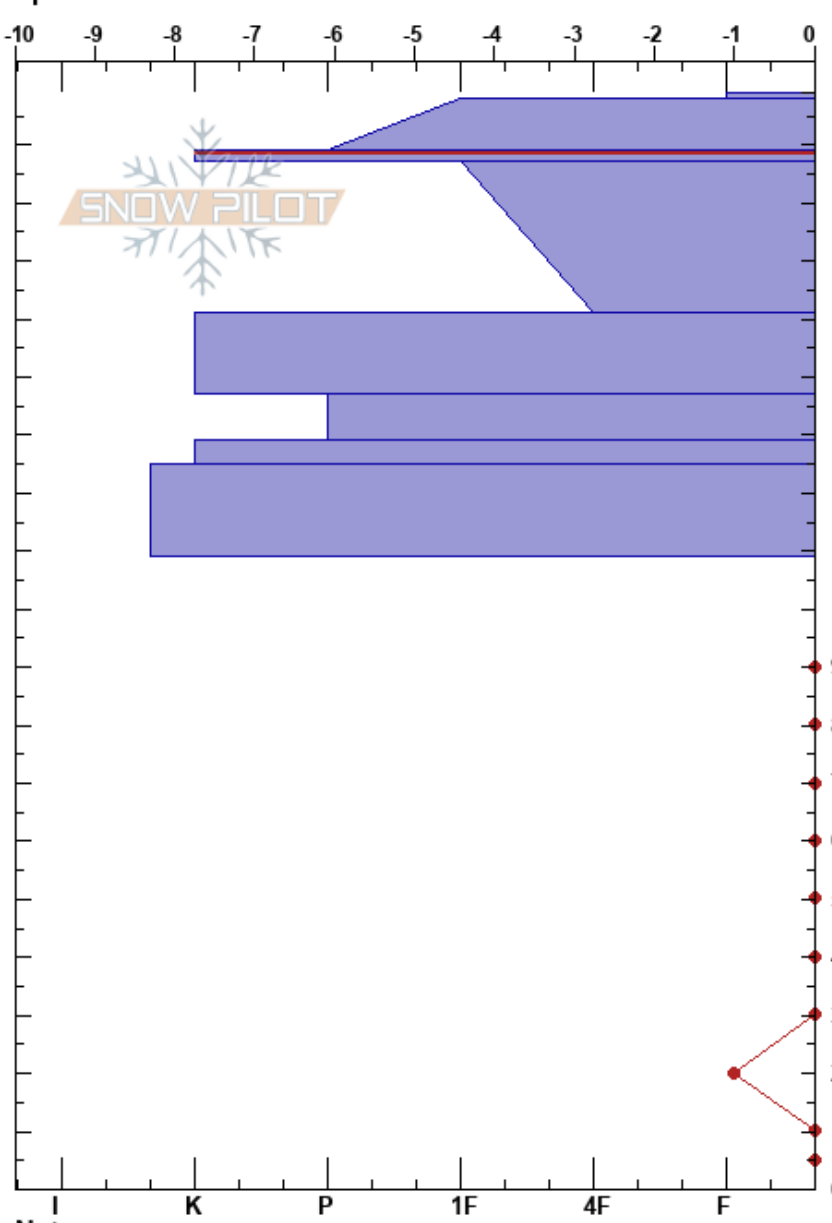

Kendall Trees
 Snoqualmie Pass
 WA
 Elevation: 3714 ft
 Aspect: 112°
 Specifics:

Tammy Ross
 01/28/2023 - 11:30am
 Co-ord: 47.44109N, -124.02600W
 Slope Angle: 32°
 Wind Loading: no

Stability: Very Good
 Air Temperature: 1°C
 Sky Cover: OVC
 Precipitation: NO
 Wind: NE Calm

HS: 189
 PF: 37
 PS: 12
 179-177cm: Problematic layer

Height (cm)	Crystal		Moisture	ρ kg/m ³	Stability tests & Layer comments
	Form	Size			
189	/	1			
180	•	0.3			
170	⊗	4			
160	•	0.1			
150	⊗	1			
140	⊗	0.3			
130	⊗	1			
120	⊗				
110					
90					
80					
70					
60					
50					
40					
30					
20					
10					
0					