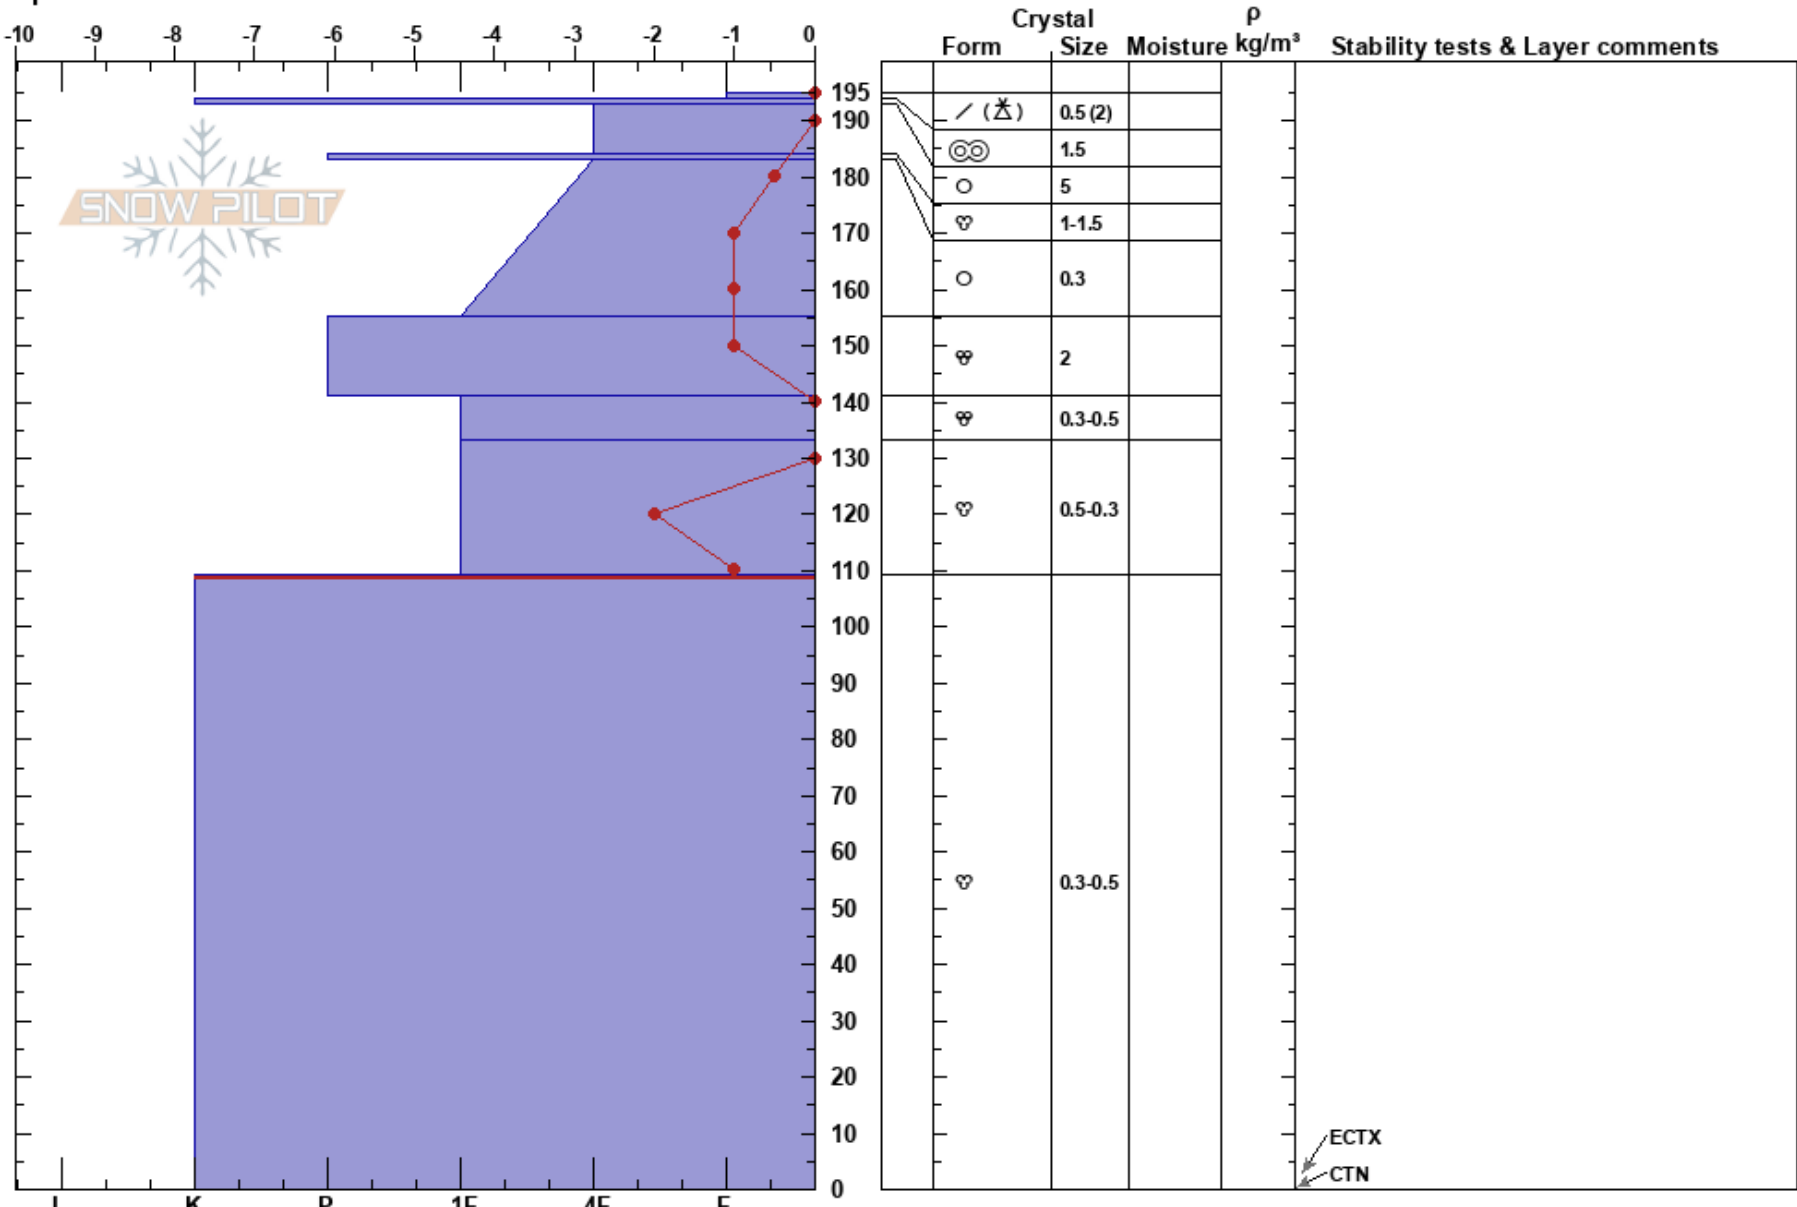

Base of Guye Peak
 Snoqualmie Pass
 WA
 Elevation: 3705 ft
 Aspect: 120°
 Specifics:

Liz Veillette
 01/28/2023 - 12:16pm
 Co-ord: 47.43720N, -121.40677W
 Slope Angle: 32°
 Wind Loading: no

Stability: Very Good
 Air Temperature: 0°C
 Sky Cover: OVC
 Precipitation: GR
 Wind: Calm

HS: 195
 PF: 5 109-0cm: Problematic layer
 PS: 32

Notes: Overcast to begin, pockets of occasional sun, graupel towards end of pit test and tour out.