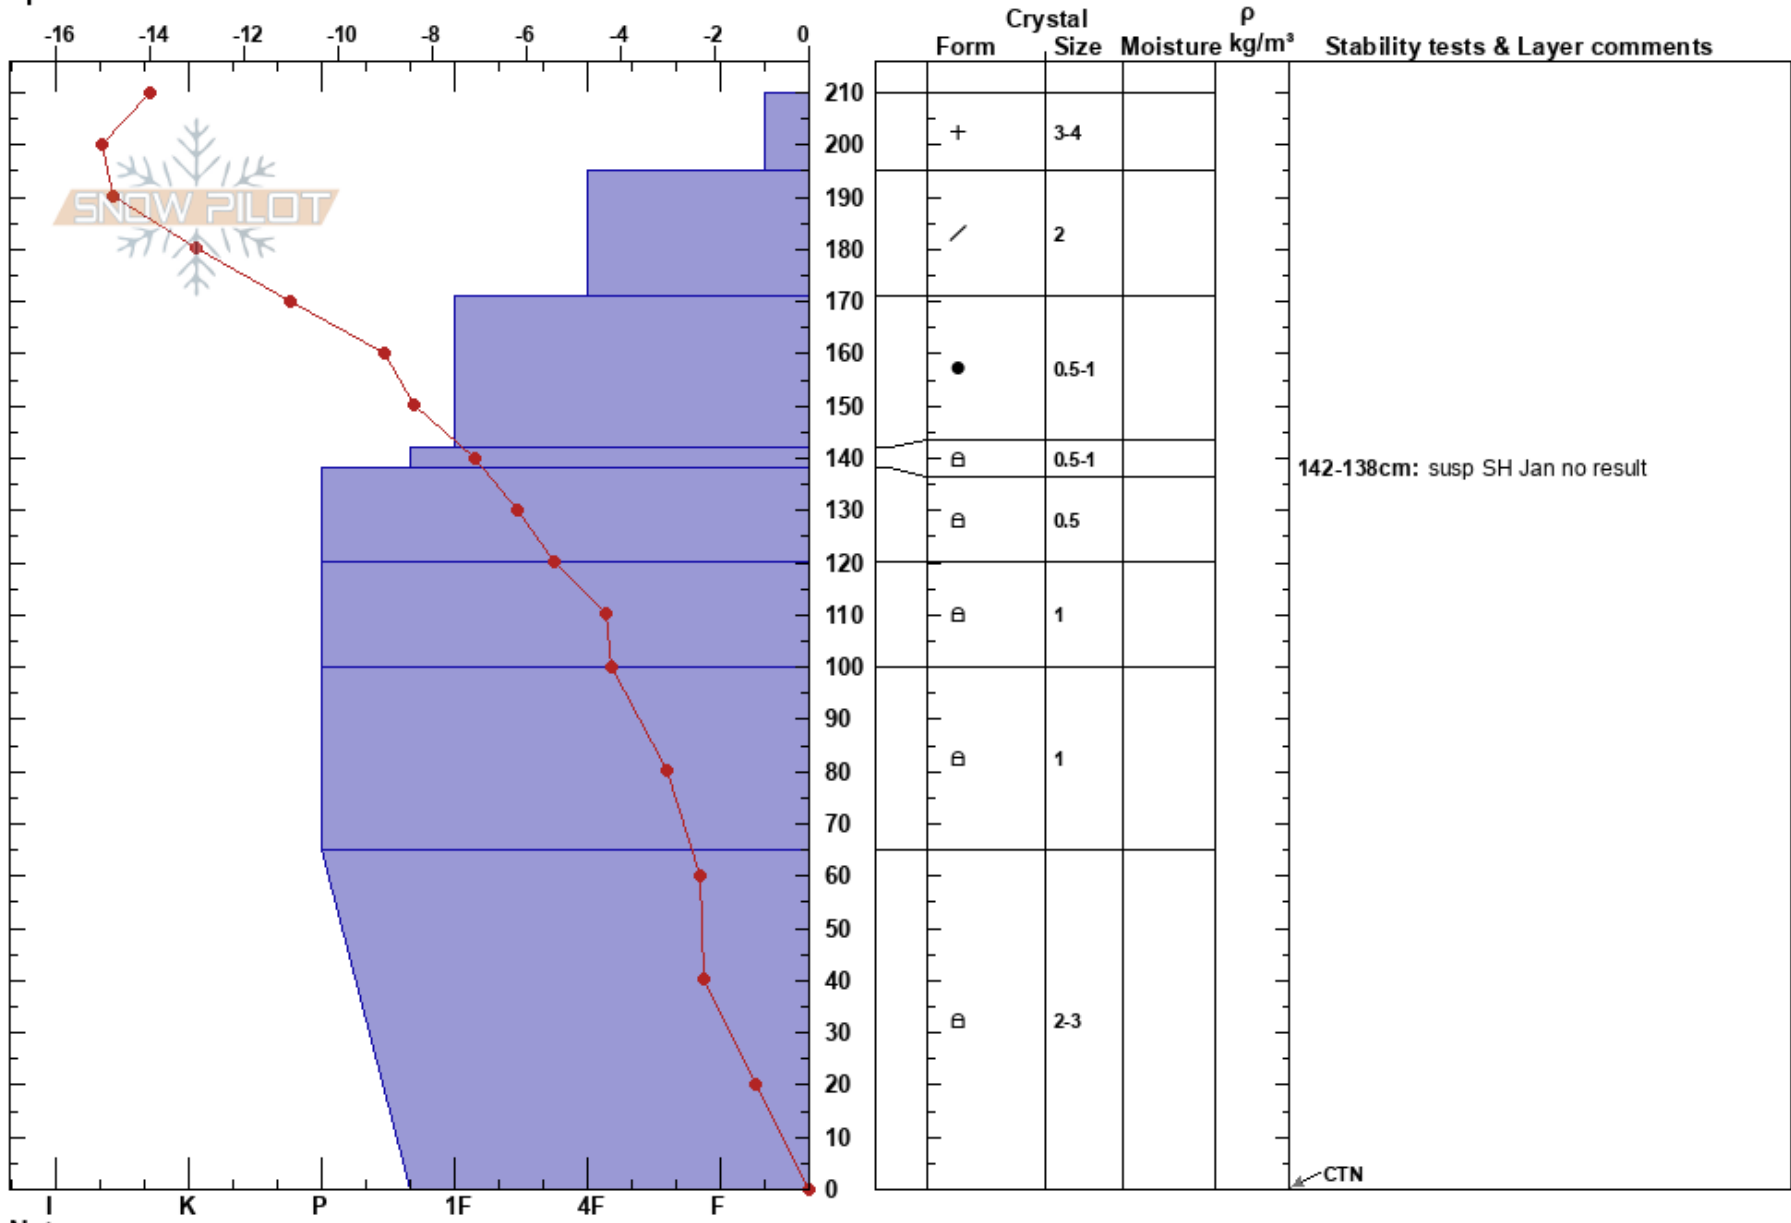

2023-01-31 IPA top BTL  
 Rockies  
 BC  
 Elevation: 1956 m  
 Aspect:  
 Specifics:

Michael Brackenhofer  
 31/01/2023 - 14:20  
 Co-ord: 52.20126N, -118.23855W  
 Slope Angle: 34°  
 Wind Loading: no

Stability:  
 Air Temperature: -18°C  
 Sky Cover: OVC  
 Precipitation: S1  
 Wind: Calm

HS:210  
 PF: 80  
 PS: 60  
 Layer Notes:  
 142-138cm: susp SH Jan no result  
 142-138cm: Problematic layer

Notes: