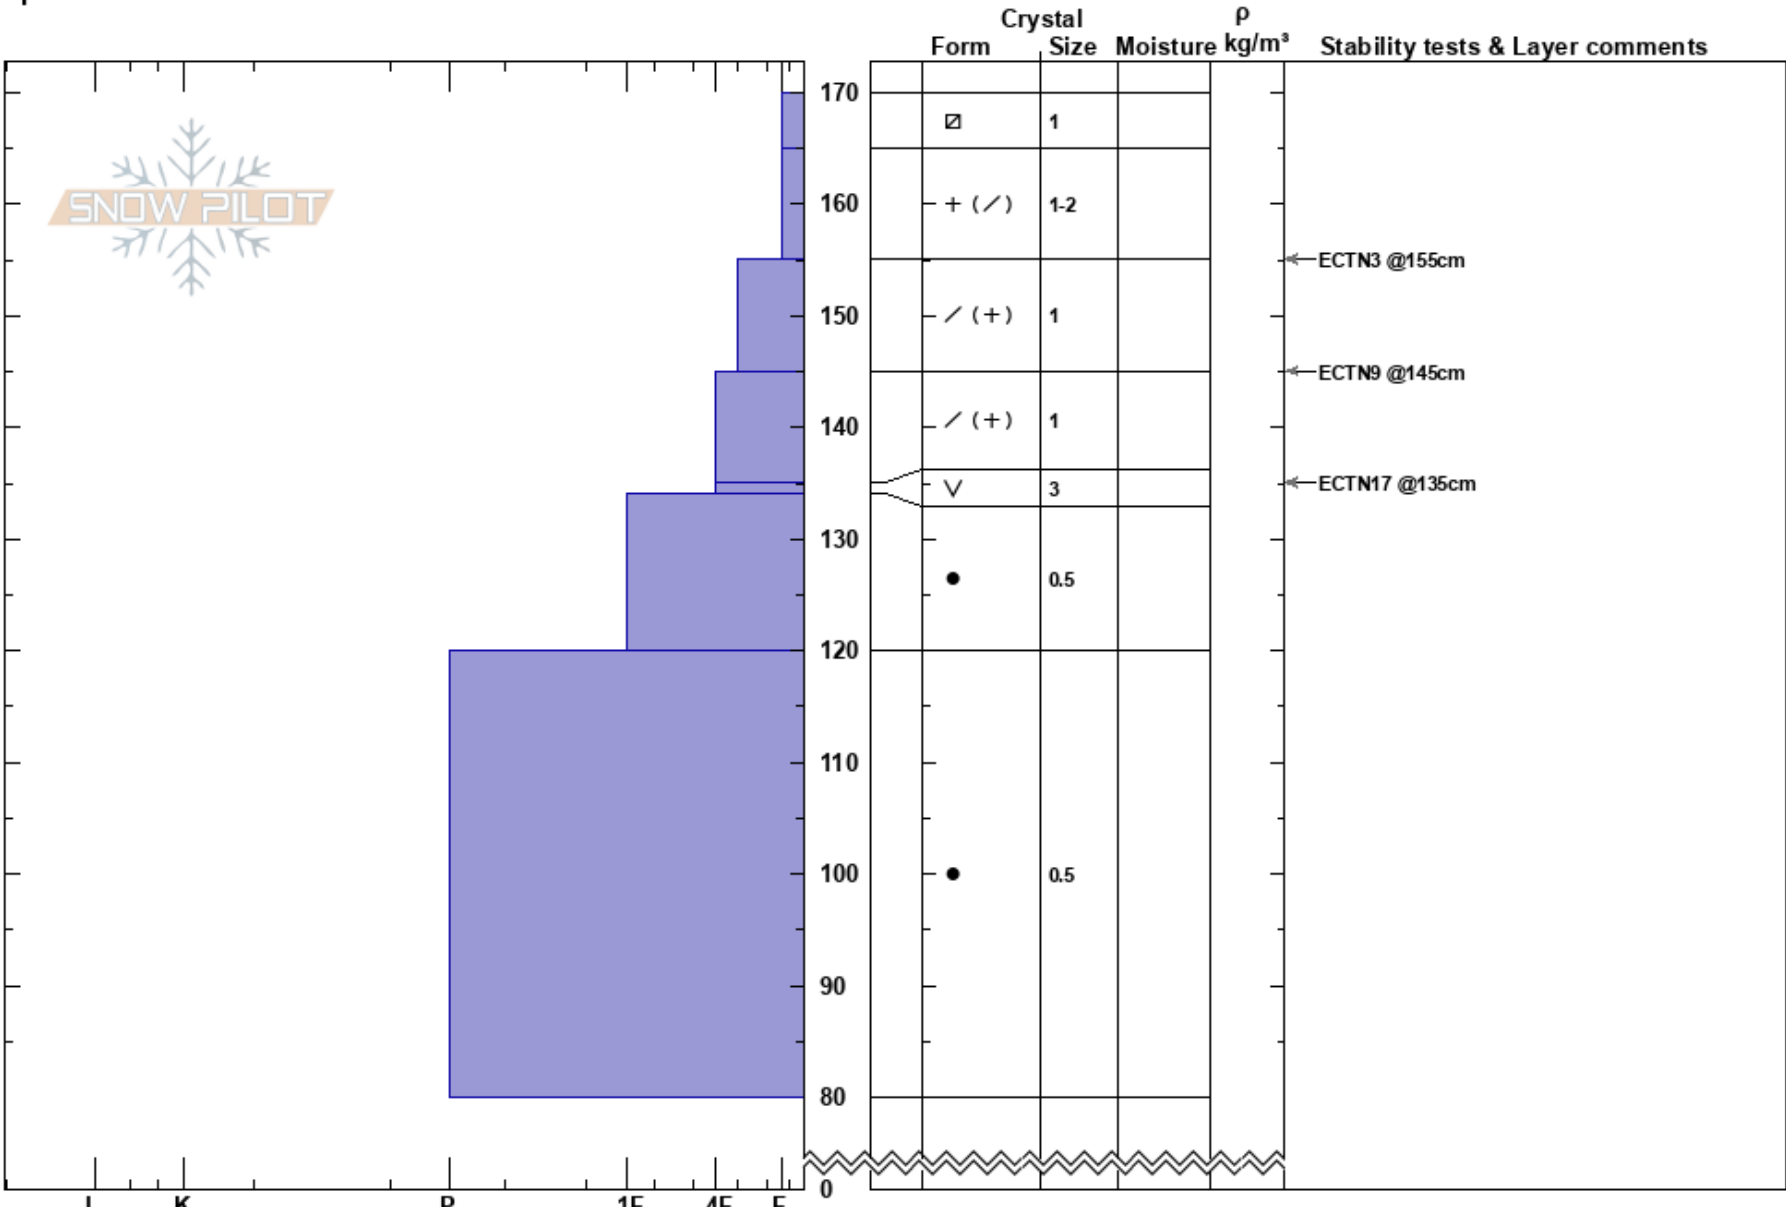

Red and White
 Gore Range
 CO
Elevation: 10425 ft
Aspect: 355°
Specifics:

Ethan Greene
 01/31/2023 - 12:48pm
Co-ord: 39.66710N, -106.45390W
Slope Angle: 5°
Wind Loading:

Stability:
Air Temperature: HS: 170
 135-134cm: Problematic layer
Sky Cover: CLR
Precipitation: NO
Wind: Calm

Notes: The surface hoar layer is not pronounced and grains showed some rounding. Cracks formed along the new snow layer interfaces during the ECT, but none propagated beyond the width of the shovel.