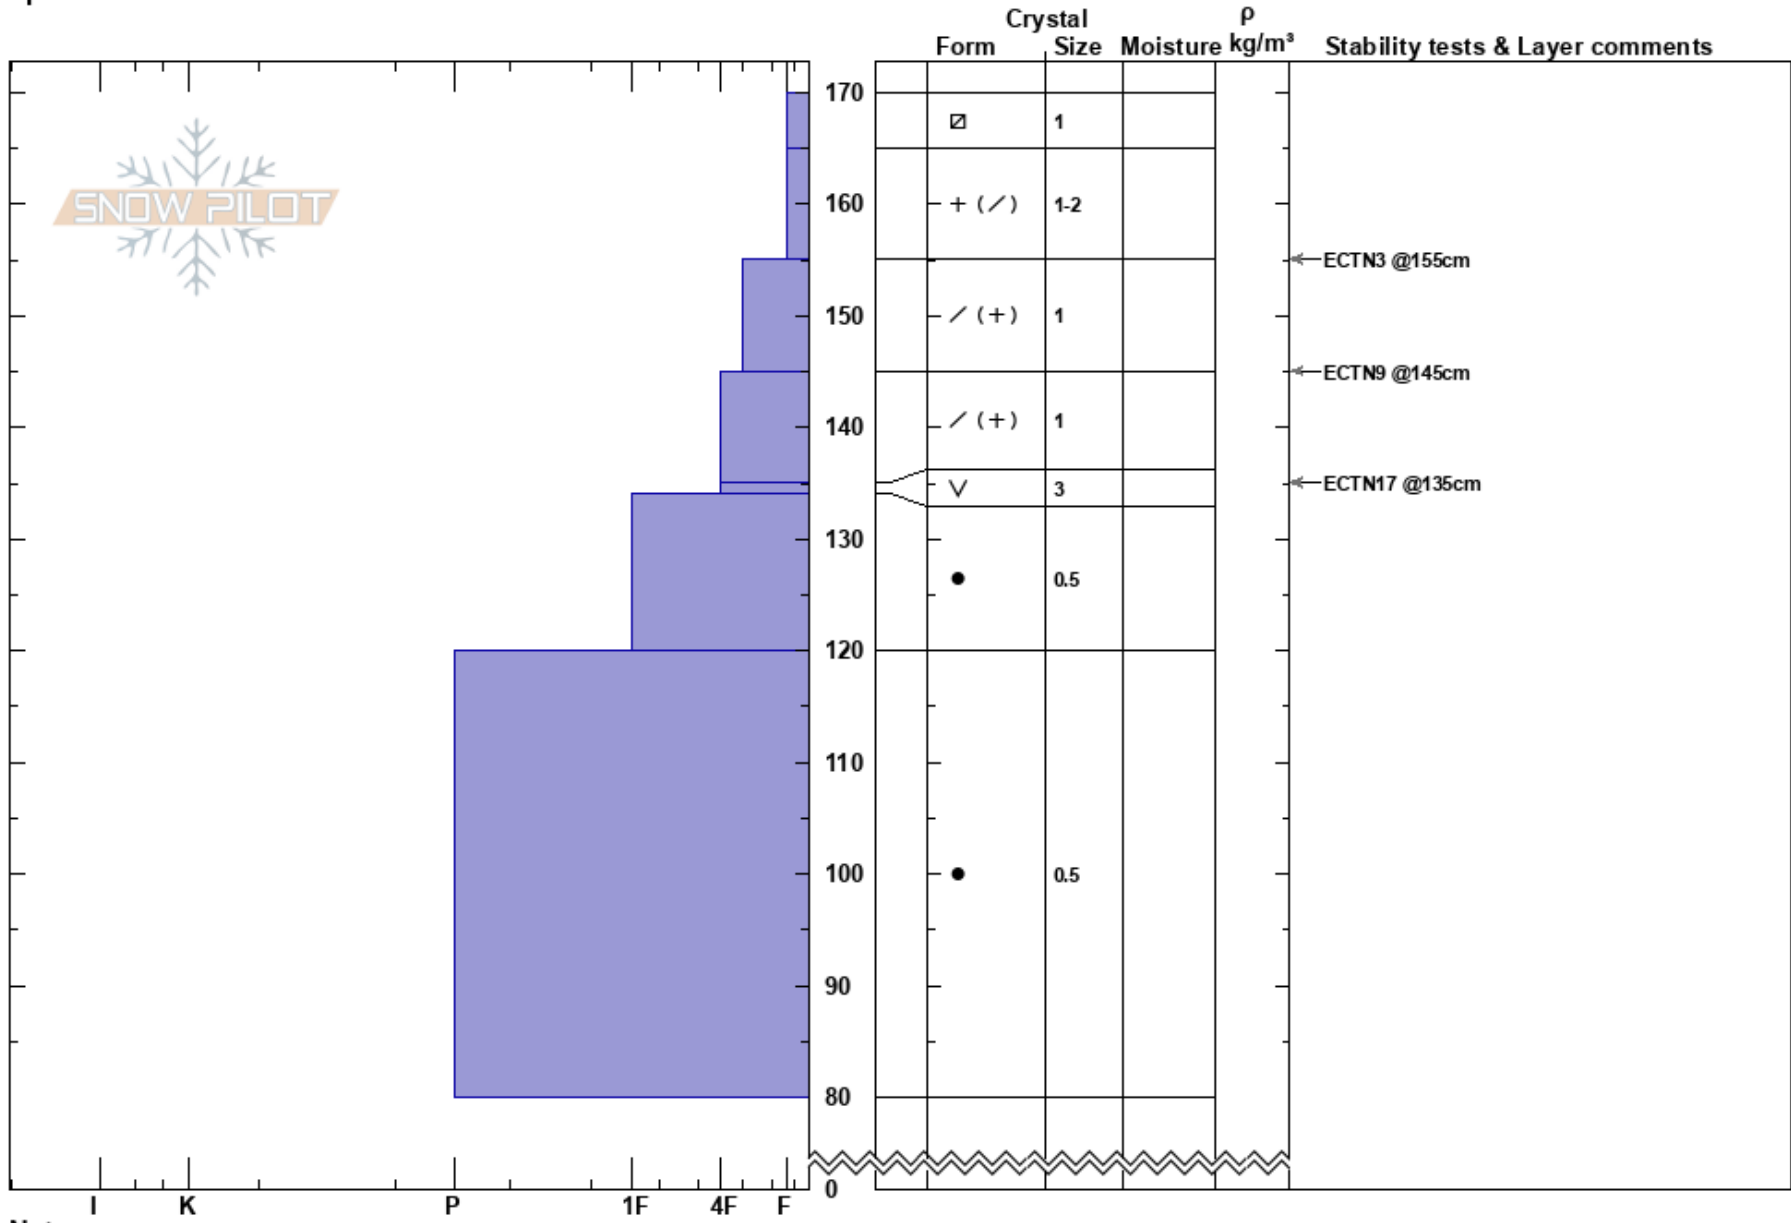

Red and White
 Gore Range
 CO
Elevation: 10425 ft
Aspect: 355°
Specifics:

Ethan Greene
 01/31/2023 - 12:48pm
Co-ord: 39.66710N, -106.45390W
Slope Angle: 5°
Wind Loading:

Stability:
Air Temperature:
Sky Cover: CLR
Precipitation: NO
Wind: Calm

HS: 170
Layer Notes:
 135-134cm: Problematic layer

Notes: The surface hoar layer is not pronounced and grains showed some rounding. Cracks formed along the new snow layer interfaces during the ECT, but none propagated beyond the width of the shovel.