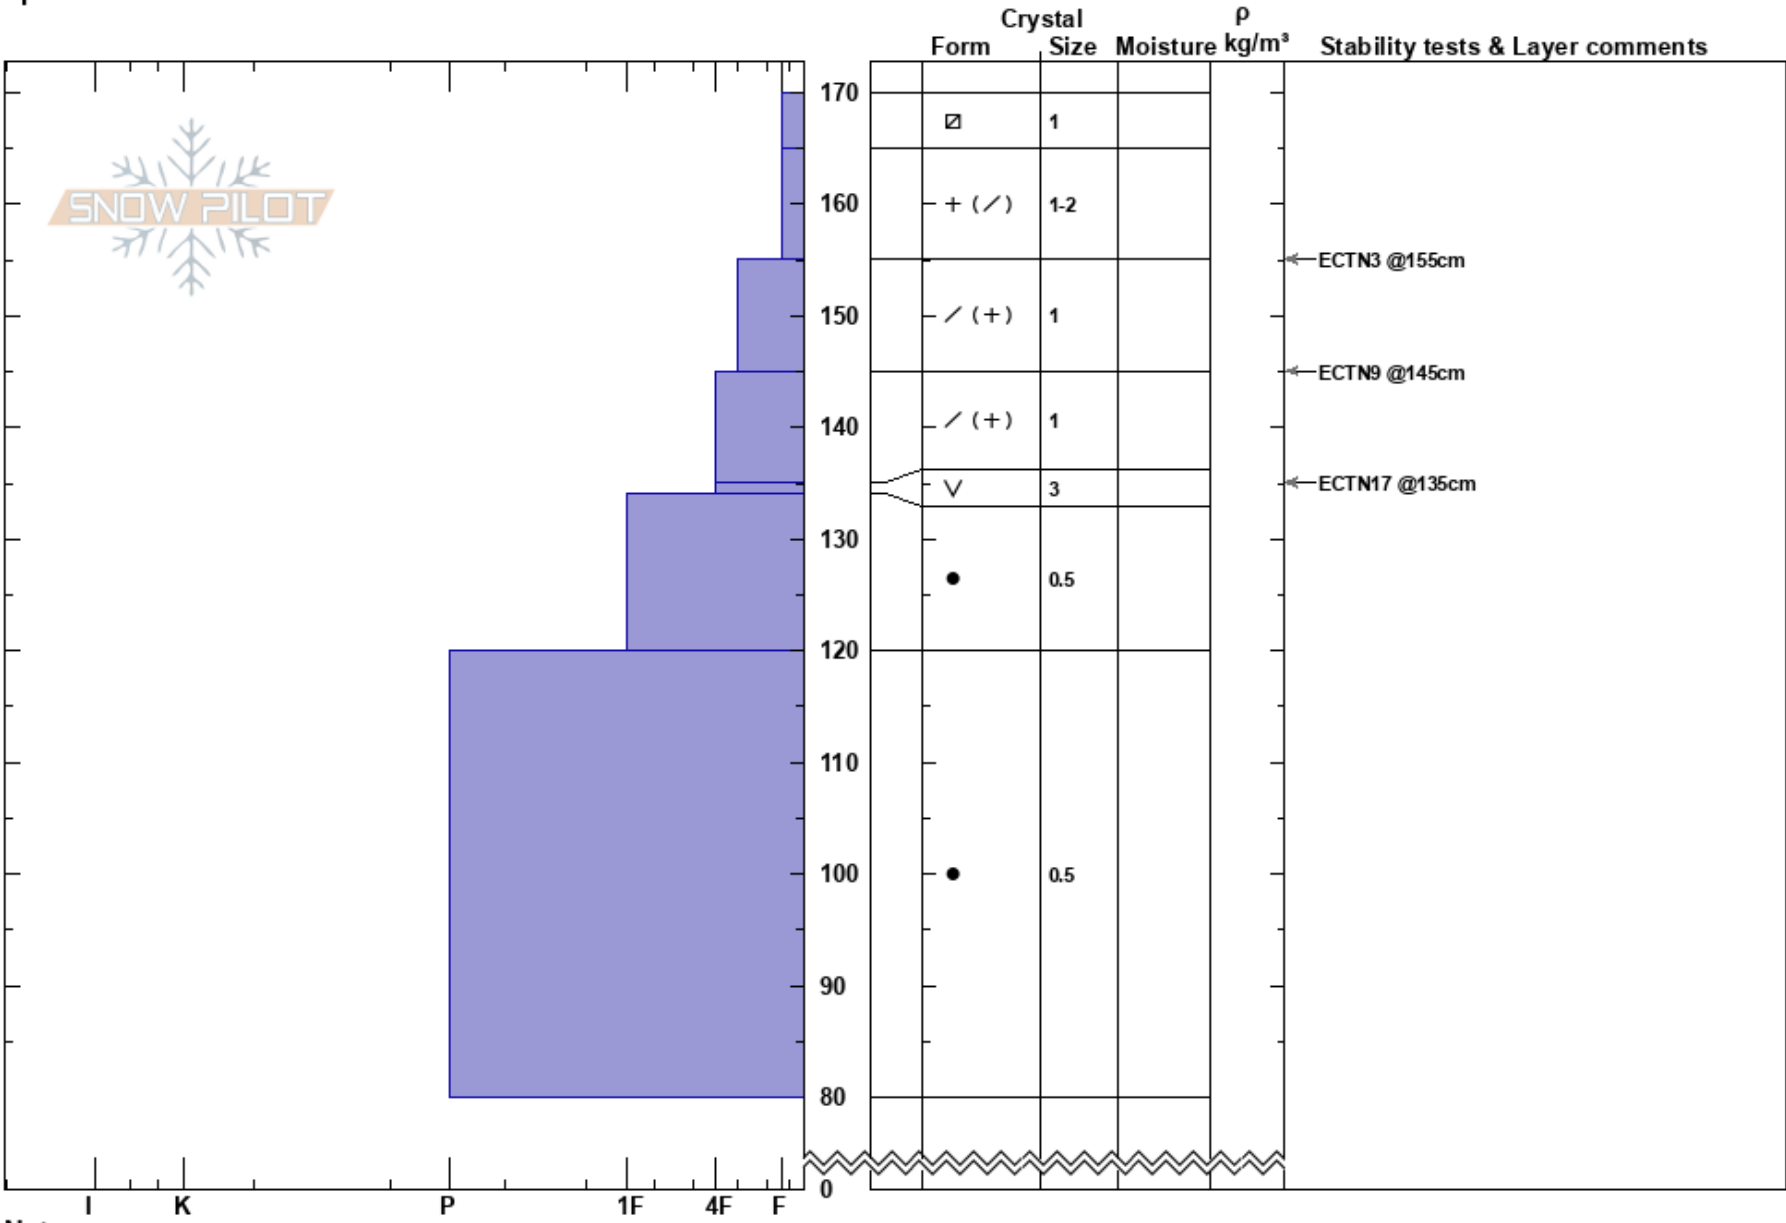

Red and White
 Gore Range
 CO
Elevation: 10425 ft
Aspect: 355°
Specifics:

Ethan Greene
 01/31/2023 - 12:48pm
Co-ord: 39.66710N, -106.45390W
Slope Angle: 5°
Wind Loading:

Stability:
Air Temperature:
Sky Cover: CLR
Precipitation: NO
Wind: Calm

HS: 170
Layer Notes:
 135-134cm: Problematic layer

Notes: The surface hoar layer is not pronounced and grains showed some rounding. Cracks formed along the new snow layer interfaces during the ECT, but none propagated beyond the width of the shovel.