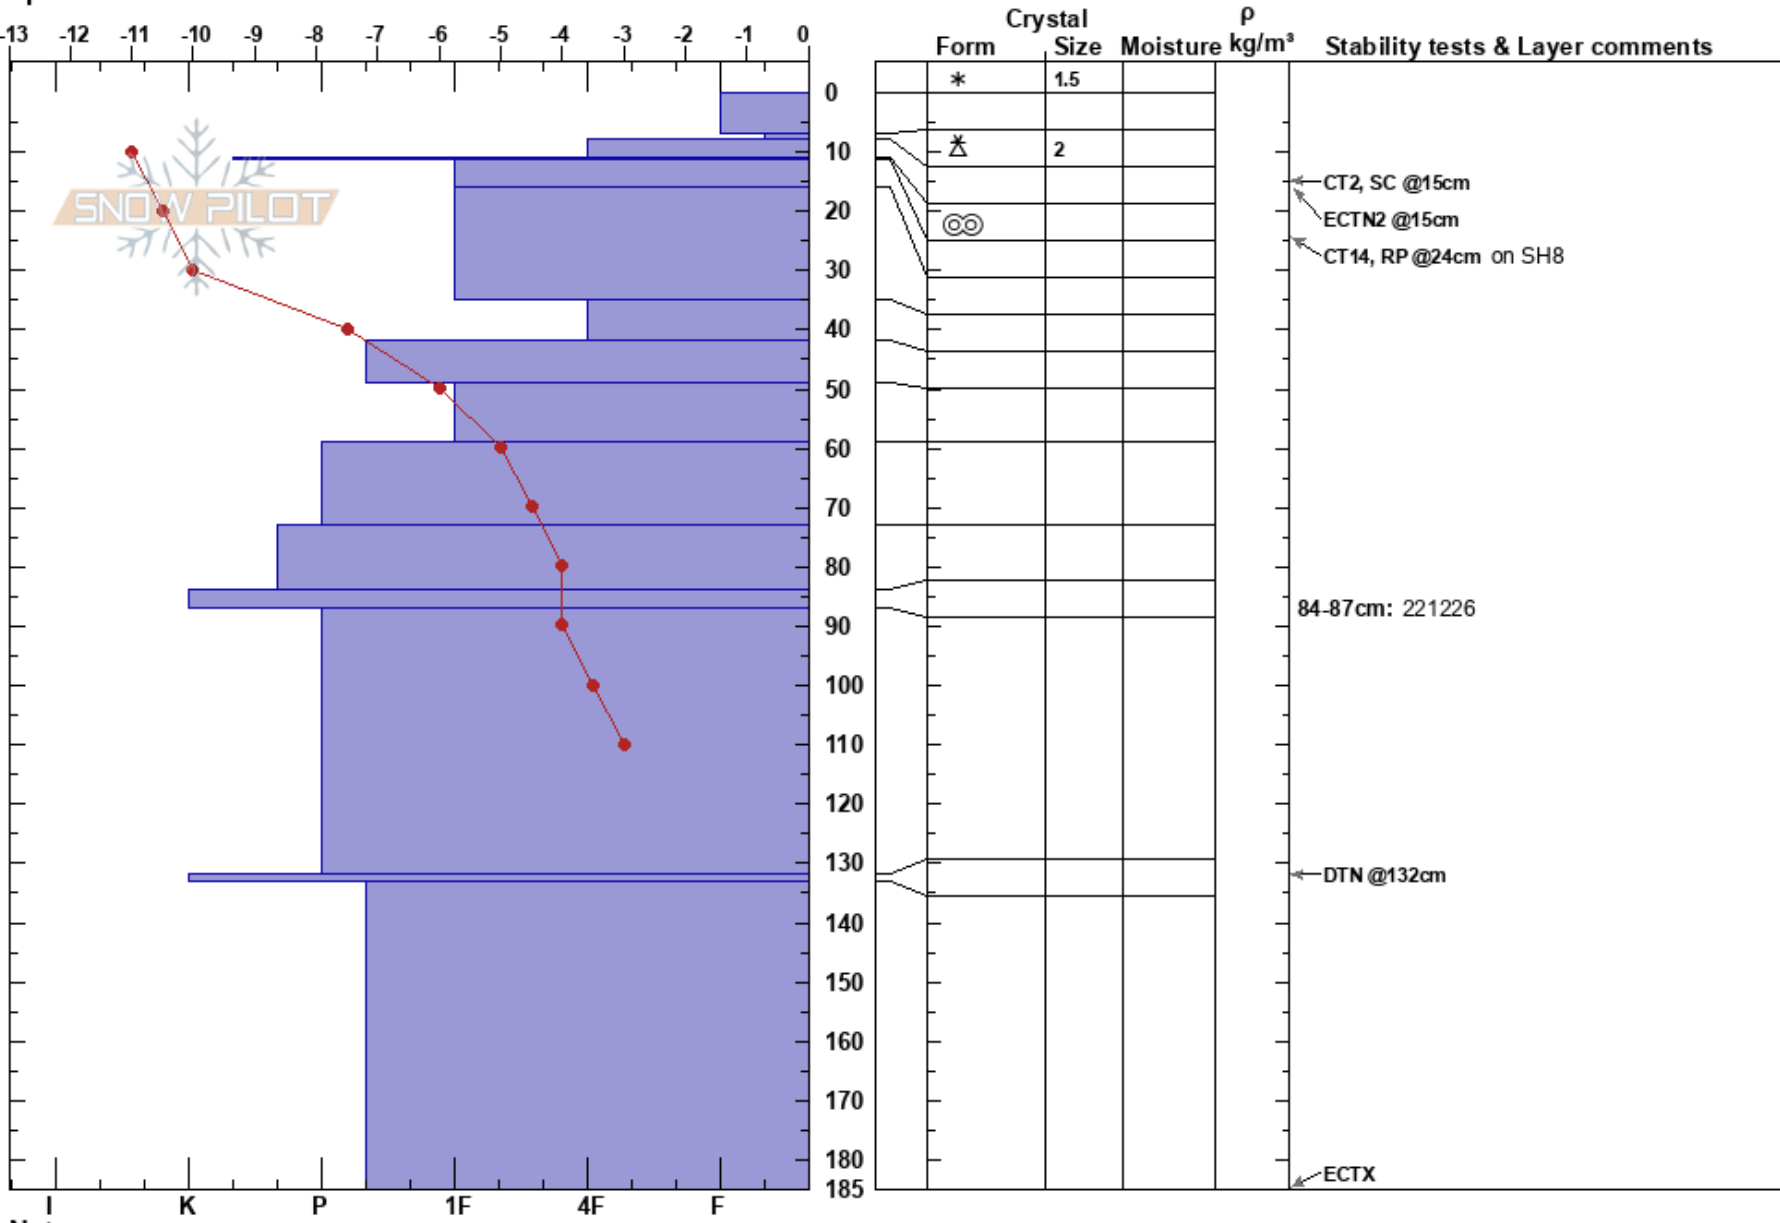

MP8 Mid-Slope  
 Monashee  
 BC  
 Elevation: 1422 m  
 Aspect: 66°  
 Specifics:

Gabriel Porter-Henry  
 31/01/2023 - 13:35  
 Co-ord: 50.67704N, -118.51639W  
 Slope Angle: 42°  
 Wind Loading: previous

Stability: **HS: 185**  
 Air Temperature: -11.5°C  
 Sky Cover: OVC  
 Precipitation: S1  
 Wind: NE Calm

Layer Notes:  
 84-87cm: 221226  
 132-133cm: Problematic layer

Notes: