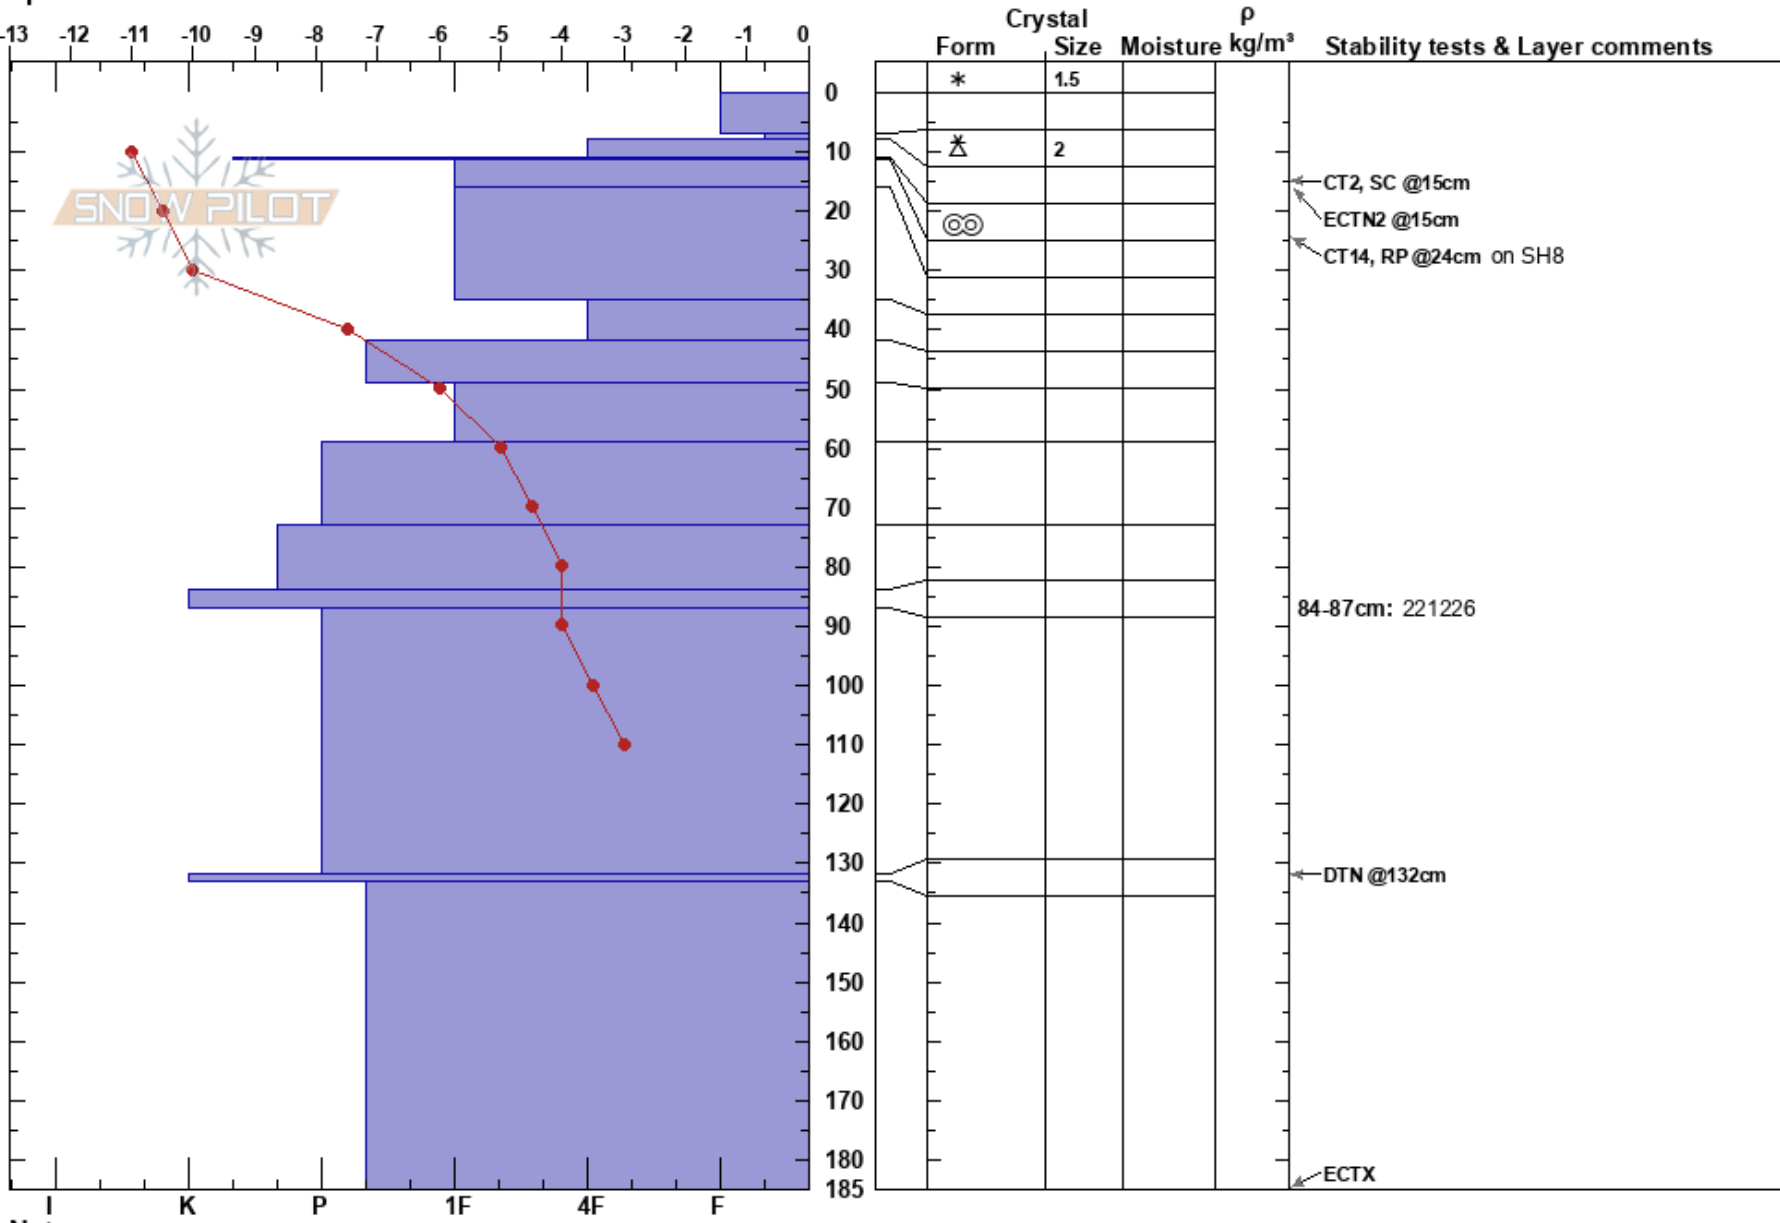

MP8 Mid-Slope  
 Monashee  
 BC  
 Elevation: 1422 m  
 Aspect: 66°  
 Specifics:

Gabriel Porter-Henry  
 31/01/2023 - 13:35  
 Co-ord: 50.67704N, -118.51639W  
 Slope Angle: 42°  
 Wind Loading: previous

Stability: HS: 185  
 Air Temperature: -11.5°C  
 Sky Cover: OVC  
 Precipitation: S1  
 Wind: NE Calm

Layer Notes:  
 84-87cm: 221226  
 132-133cm: Problematic layer

Notes: