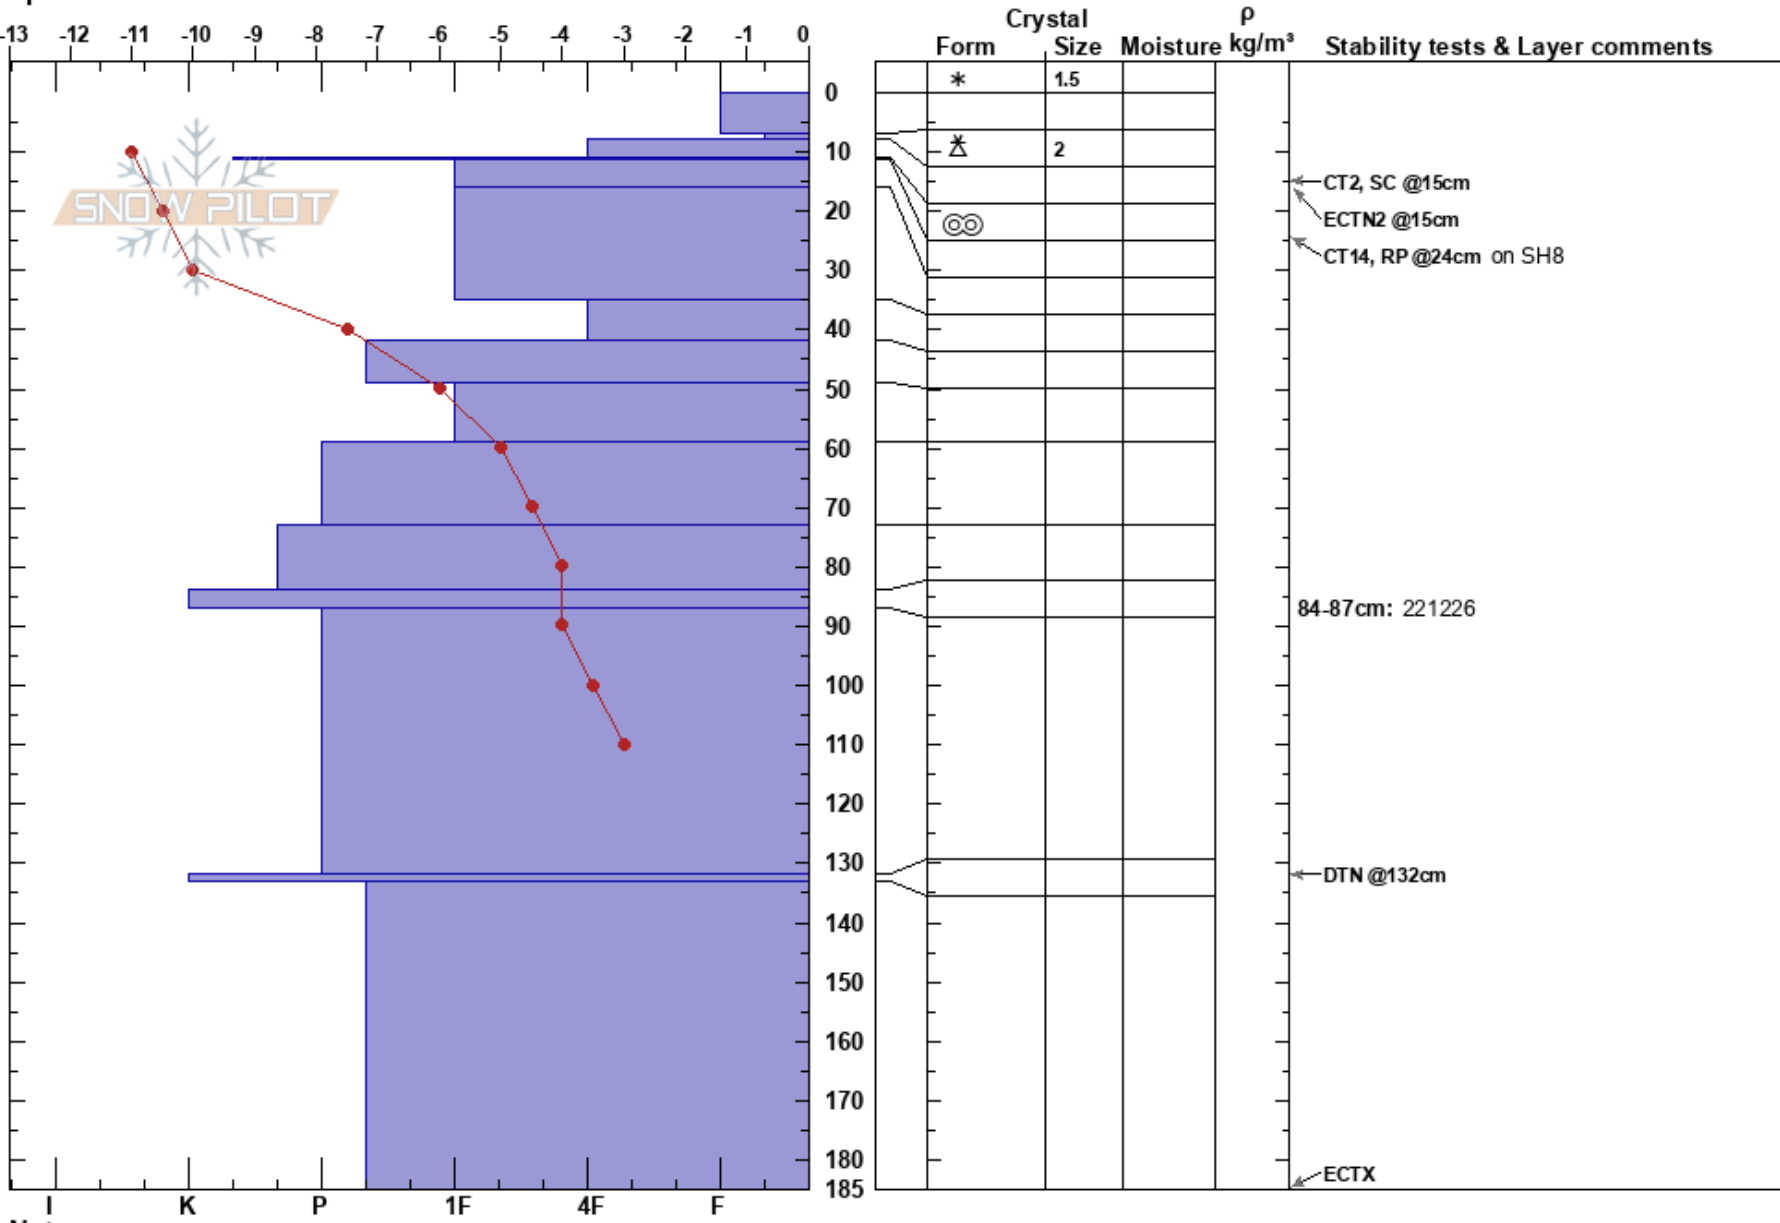

MP8 Mid-Slope
 Monashee
 BC
 Elevation: 1422 m
 Aspect: 66°
 Specifics:

Gabriel Porter-Henry
 31/01/2023 - 13:35
 Co-ord: 50.67704N, -118.51639W
 Slope Angle: 42°
 Wind Loading: previous

Stability: HS: 185
 Air Temperature: -11.5°C
 Sky Cover: OVC
 Precipitation: S1
 Wind: NE Calm

Layer Notes:
 84-87cm: 221226
 132-133cm: Problematic layer

Notes: