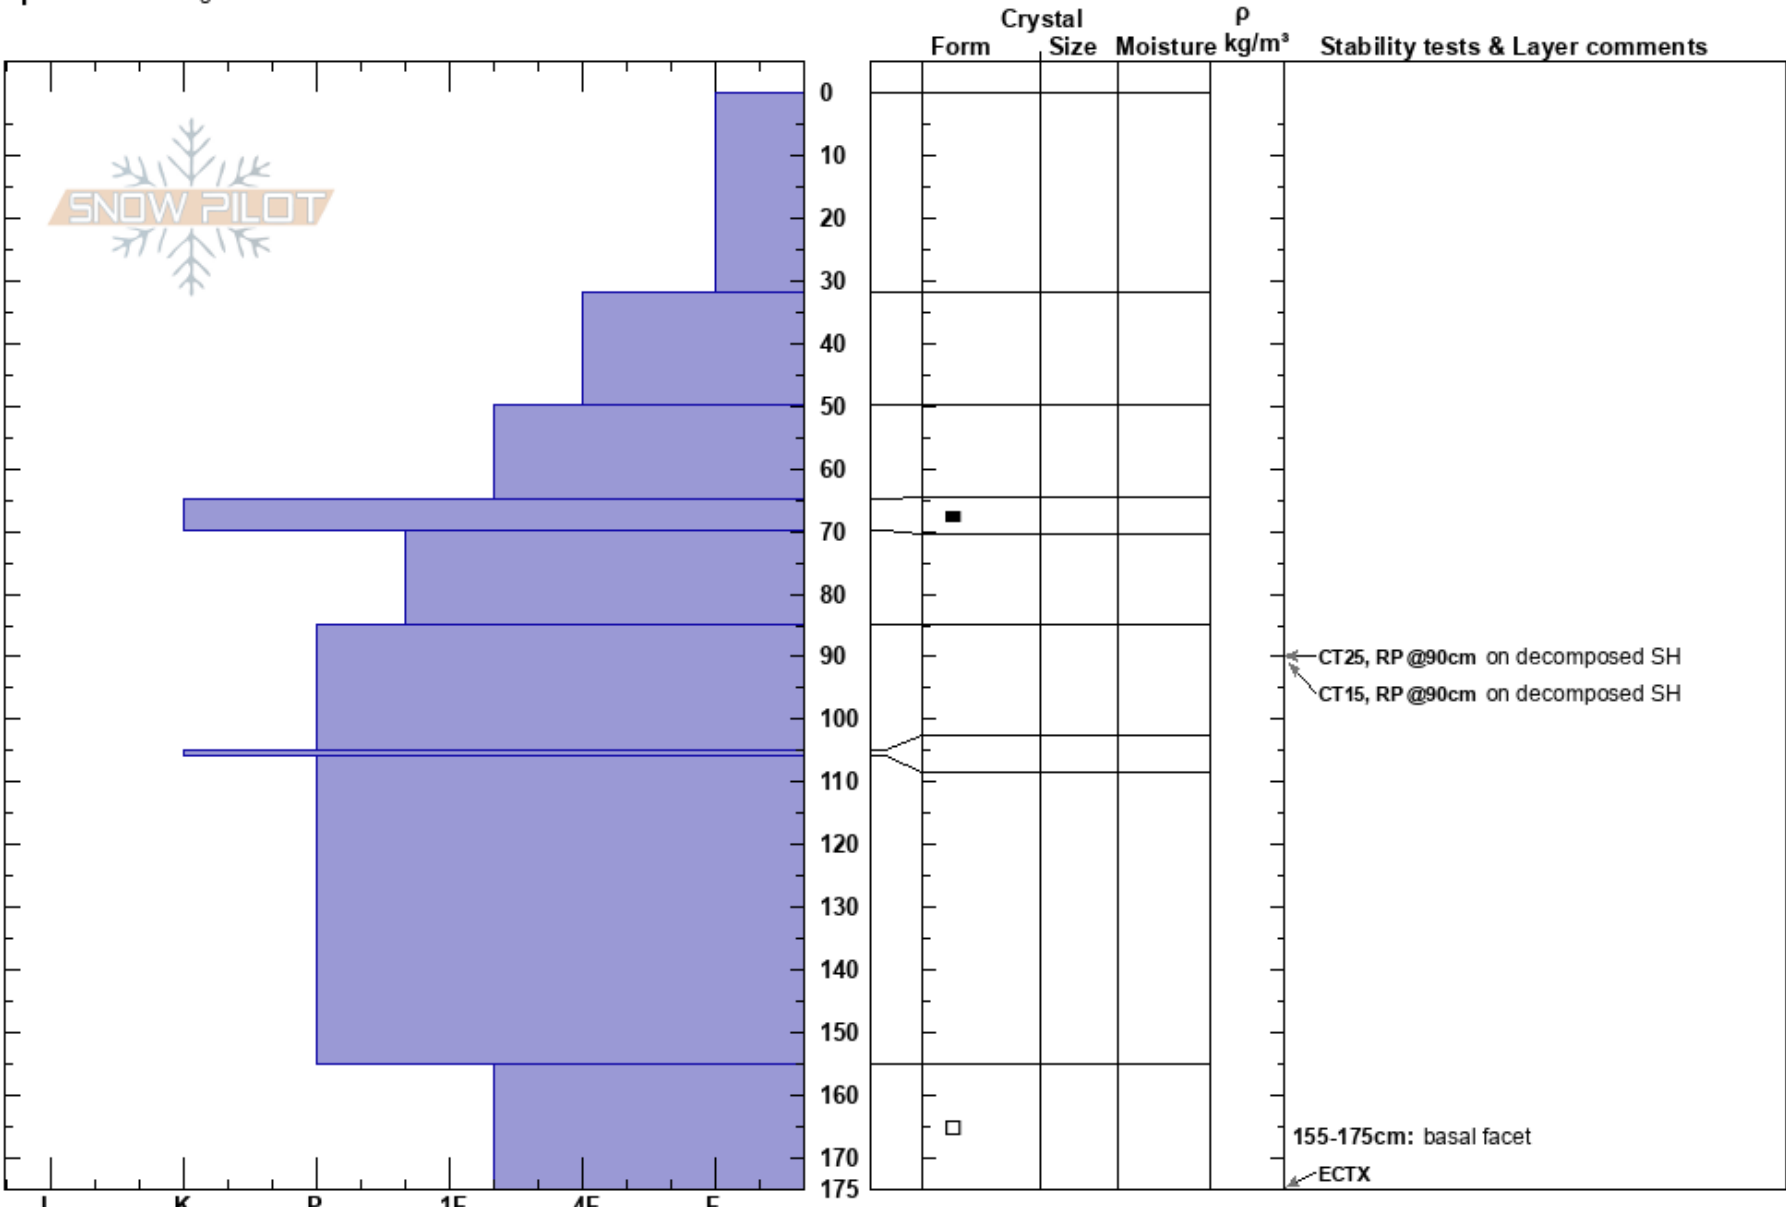

Russian vodka
 Monashee
 BC
Elevation: 1750 m
Aspect:
Specifics: Pit dug in a Ski Area

Chris Spicer
 31/01/2023 - 12:00
Co-ord:
Slope Angle:
Wind Loading: no

Stability:
Air Temperature: -10°C
Sky Cover: OVC
Precipitation: S1
Wind: S Light Breeze

HS: 175
PS: 40
 155-175cm: basal facet
 155-175cm: Problematic layer

Notes: Dug profile adjacent to the boulder field at 1750 on a 38 degrees slope.