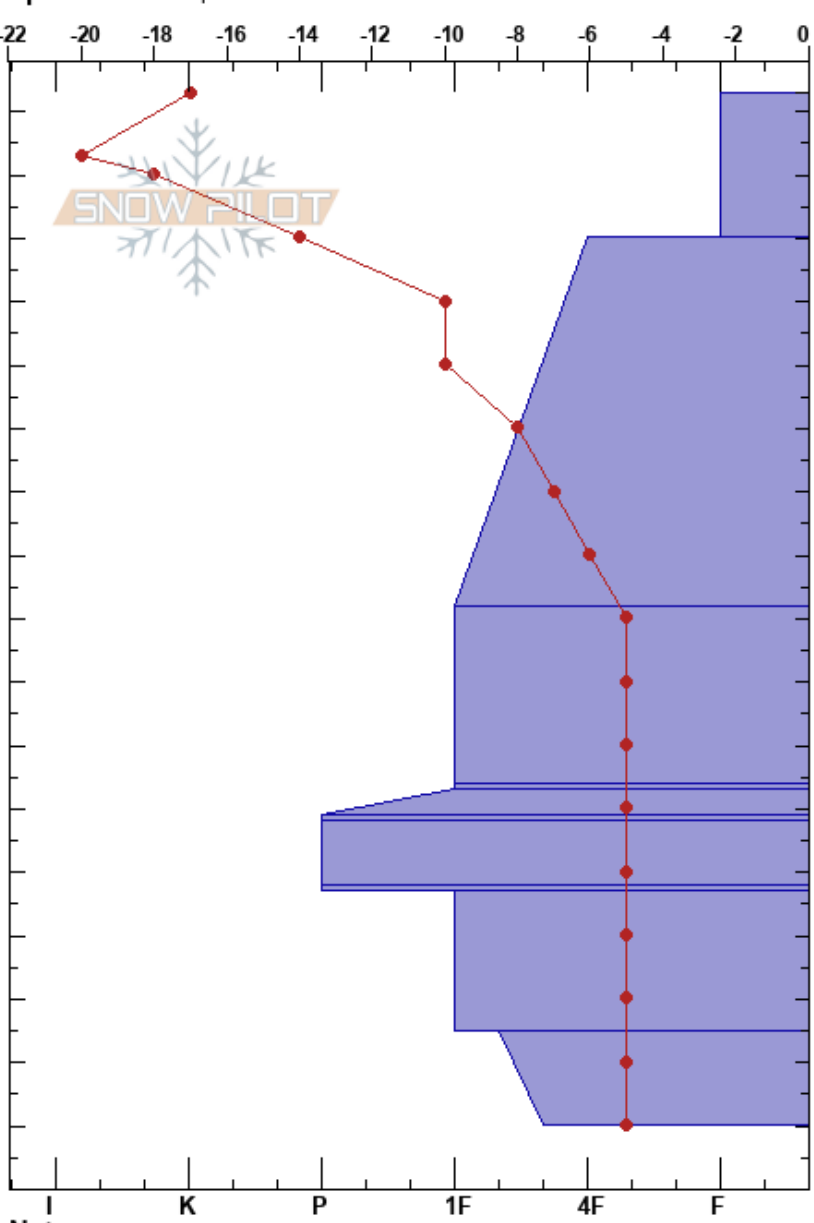

Argenta
 Wasatch Range
 UT
 Elevation: 9538 ft
 Aspect: NE
 Specifics: Poor pit location

Patrick Downing
 01/31/2023 - 11:45am
 Co-ord: 12T 443030W 4497671N
 Slope Angle: 27°
 Wind Loading: no

Stability: Good
 Air Temperature: -14°C
 Sky Cover: CLR
 Precipitation: NO
 Wind: Calm
 HS: 173
 PF: 35
 PS: 13
 25-10cm: Problematic layer

Elevation (cm)	Crystal		Moisture	ρ kg/m ³	Stability tests & Layer comments
	Form	Size			
173	*	2			
160	/	0.5-1			
150					
140					
130					
120	• (/)	0.3-0.5 (0.5)			
110					
100					
90					
80	•	0.1-0.3			
70	⊘ (•)	2-2 (0.3)			
60	•	0.1-0.3			← DTN @60cm No Results
50	⊘ (•)	2-2 (0.3)			
40	•	0.1-0.3			
30	⊘ (•)	2-2 (0.3)			
20	•	0.1-0.3			
10	⊘	2-2.5			← ECTX No Results ← CTN No Results