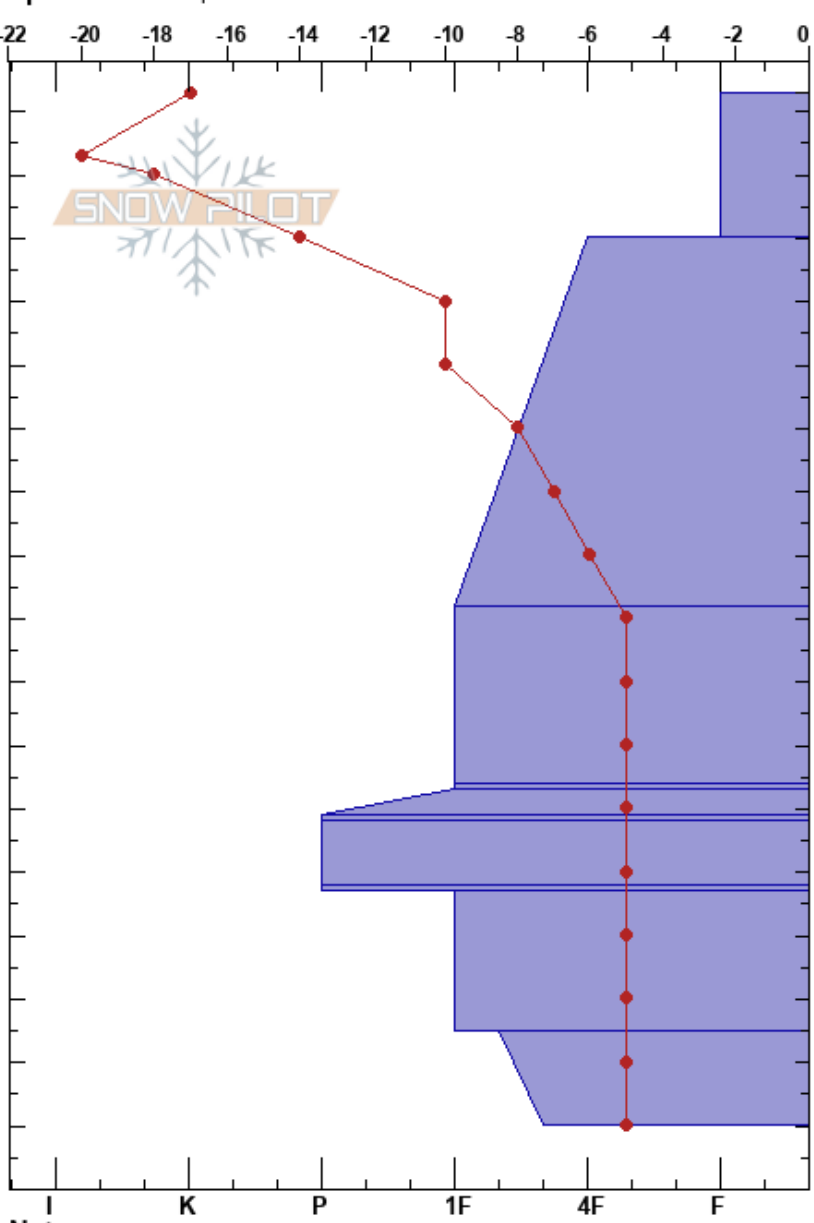

Argenta
 Wasatch Range
 UT
 Elevation: 9538 ft
 Aspect: NE
 Specifics: Poor pit location

Patrick Downing
 01/31/2023 - 11:45am
 Co-ord: 12T 443030W 4497671N
 Slope Angle: 27°
 Wind Loading: no

Stability: Good
 Air Temperature: -14°C
 Sky Cover: CLR
 Precipitation: NO
 Wind: Calm
 HS: 173
 PF: 35
 PS: 13
 25-10cm: Problematic layer

Form	Crystal Size	Moisture	ρ kg/m ³	Stability tests & Layer comments
*	2			
/	0.5-1			
• (/)	0.3-0.5 (0.5)			
•	0.1-0.3			
⊗ (•)	2-2 (0.3)			
•	0.1-0.3			← DTN @60cm No Results
⊗ (•)	2-2 (0.3)			
•	0.1-0.3			
⊗ (•)	2-2 (0.3)			
•	0.1-0.3			
⊖	2-2.5			← ECTX No Results ← CTN No Results