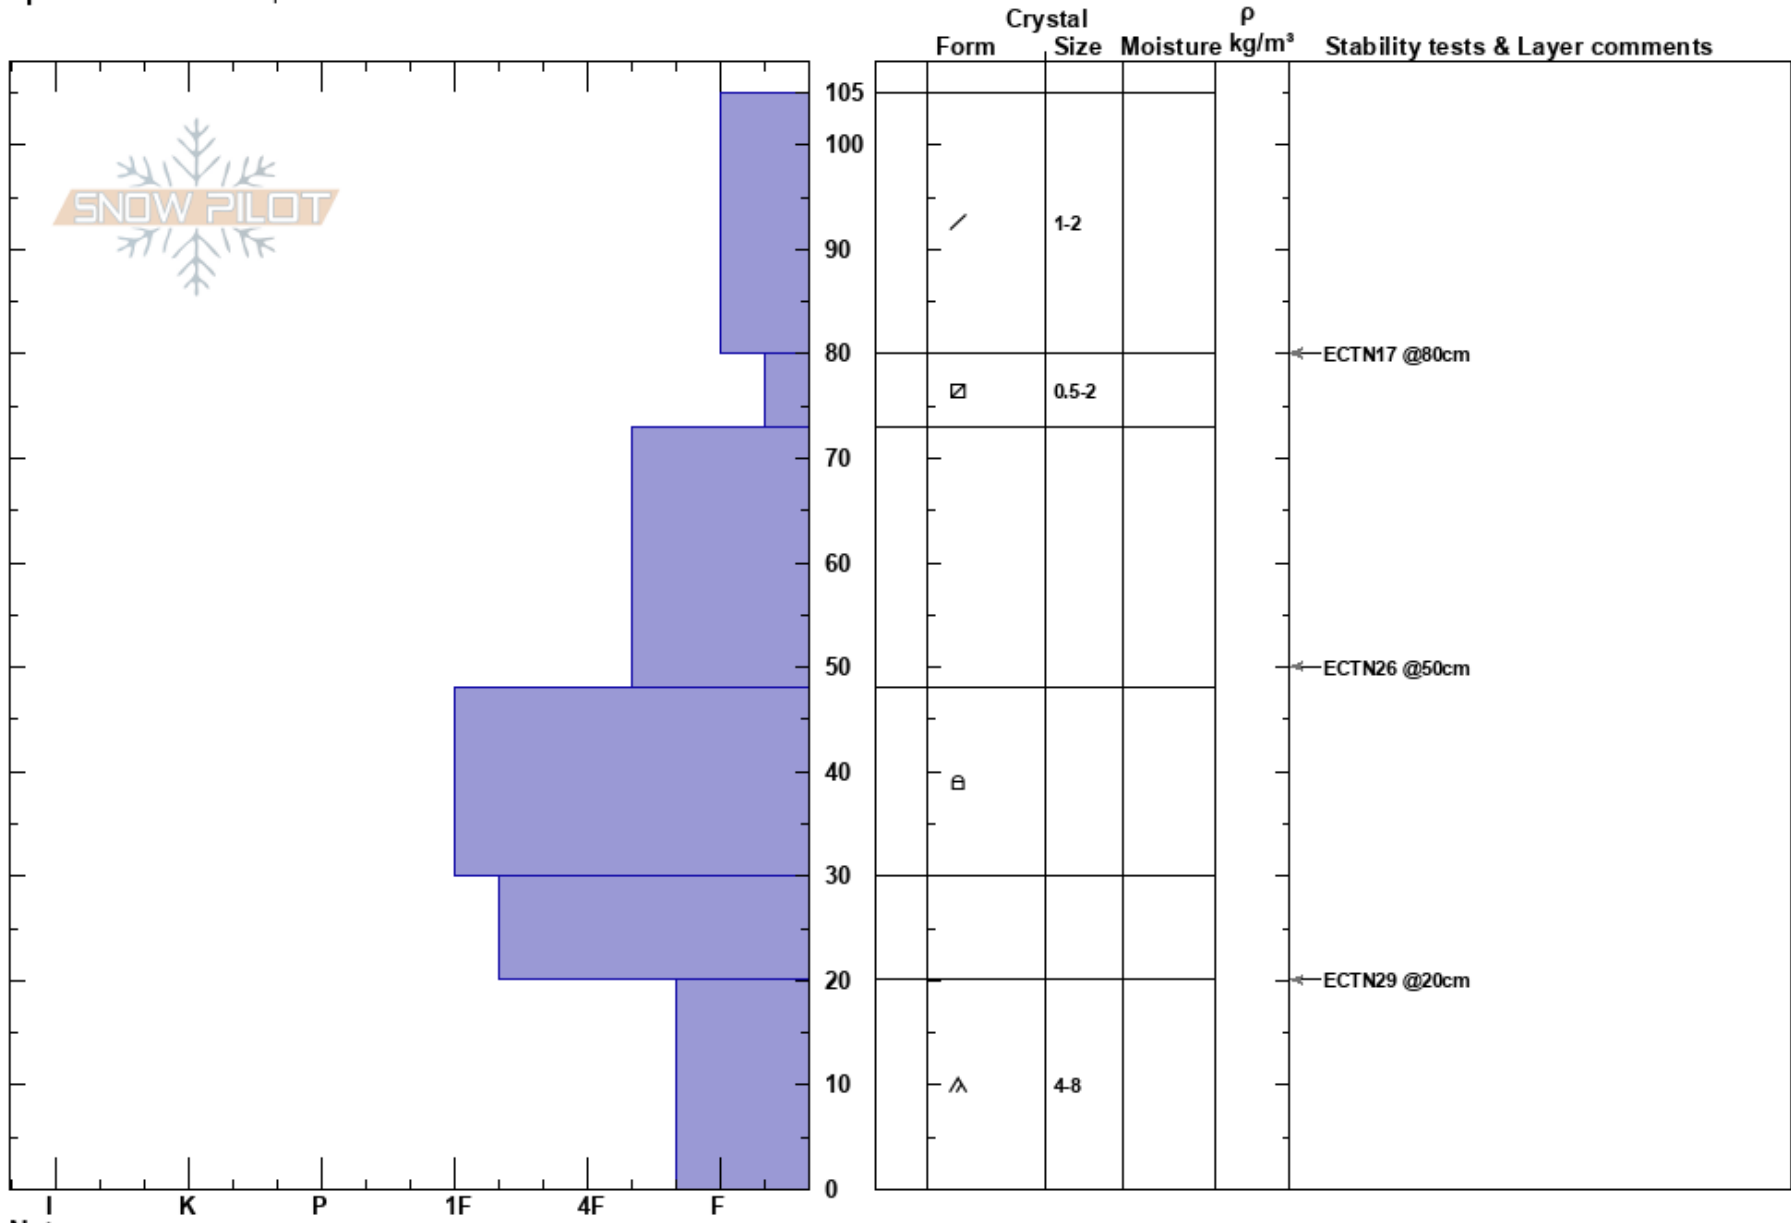

Giant Country
 Uinta Range
 UT
Elevation: 10201 ft
Aspect: 41°
Specifics: We skied slope

Jason Boyer
 01/31/2023 - 10:30am
Co-ord: 40.83857N, -111.06784W
Slope Angle: 48°
Wind Loading: no

Stability: Good **HS:** 105 **Layer Notes:**
Air Temperature: 80-73cm: Problematic layer
Sky Cover: CLR
Precipitation: NO
Wind: NE Light Breeze

Notes: Depth hoar showing signs of sintering.