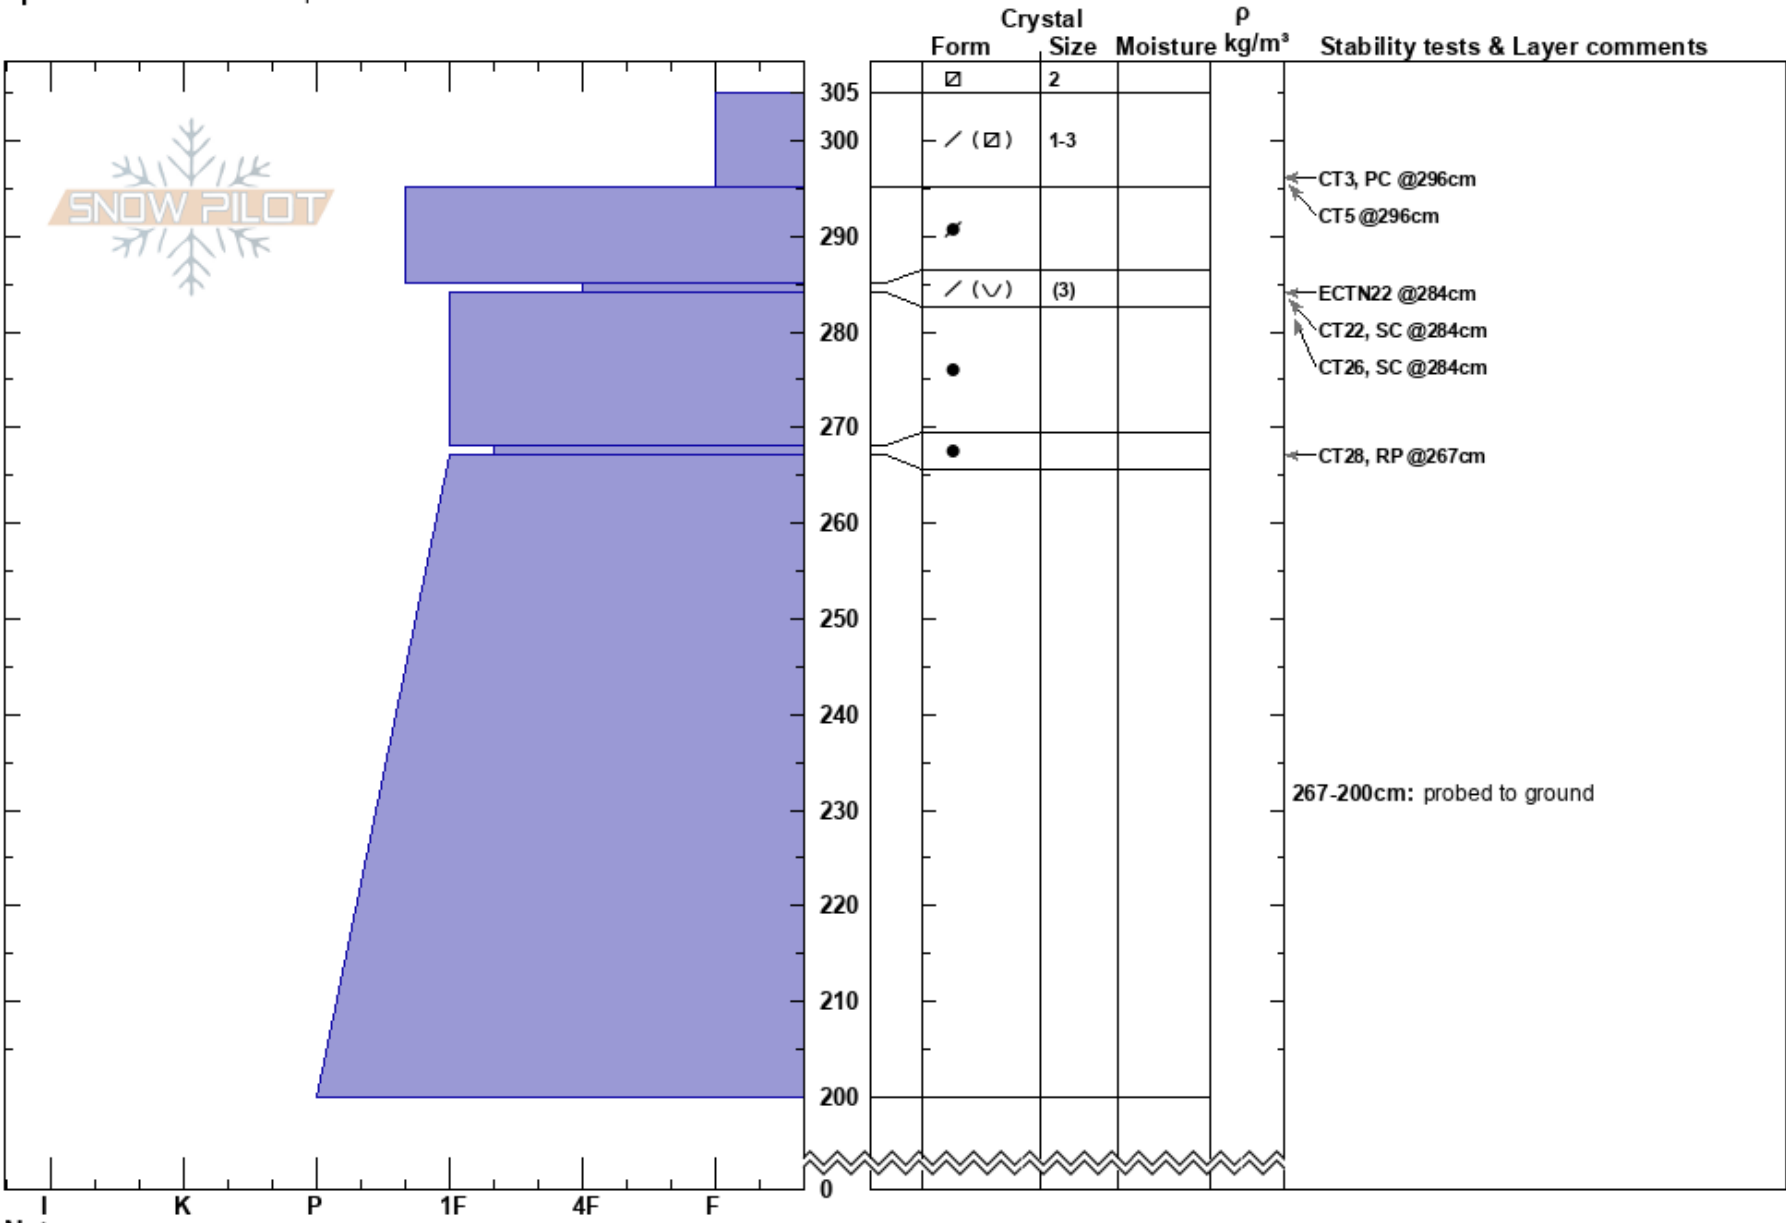

Below South
 Carson Range
 NV
 Elevation: 8322 ft
 Aspect: E
 Specifics: Ski tracks on slope

wendy antibus
 01/31/2023 - 2:00pm
 Co-ord: 39.31200N, -119.86988W
 Slope Angle: 28°
 Wind Loading: previous

Stability:
 Air Temperature:
 Sky Cover: CLR
 Precipitation: NO
 Wind: E Light Breeze

HS: 305
 PF: 20
 PS: 10
 Layer Notes:
 285-284cm: partially intact SH
 285-284cm: Problematic layer
 267-200cm: probed to ground