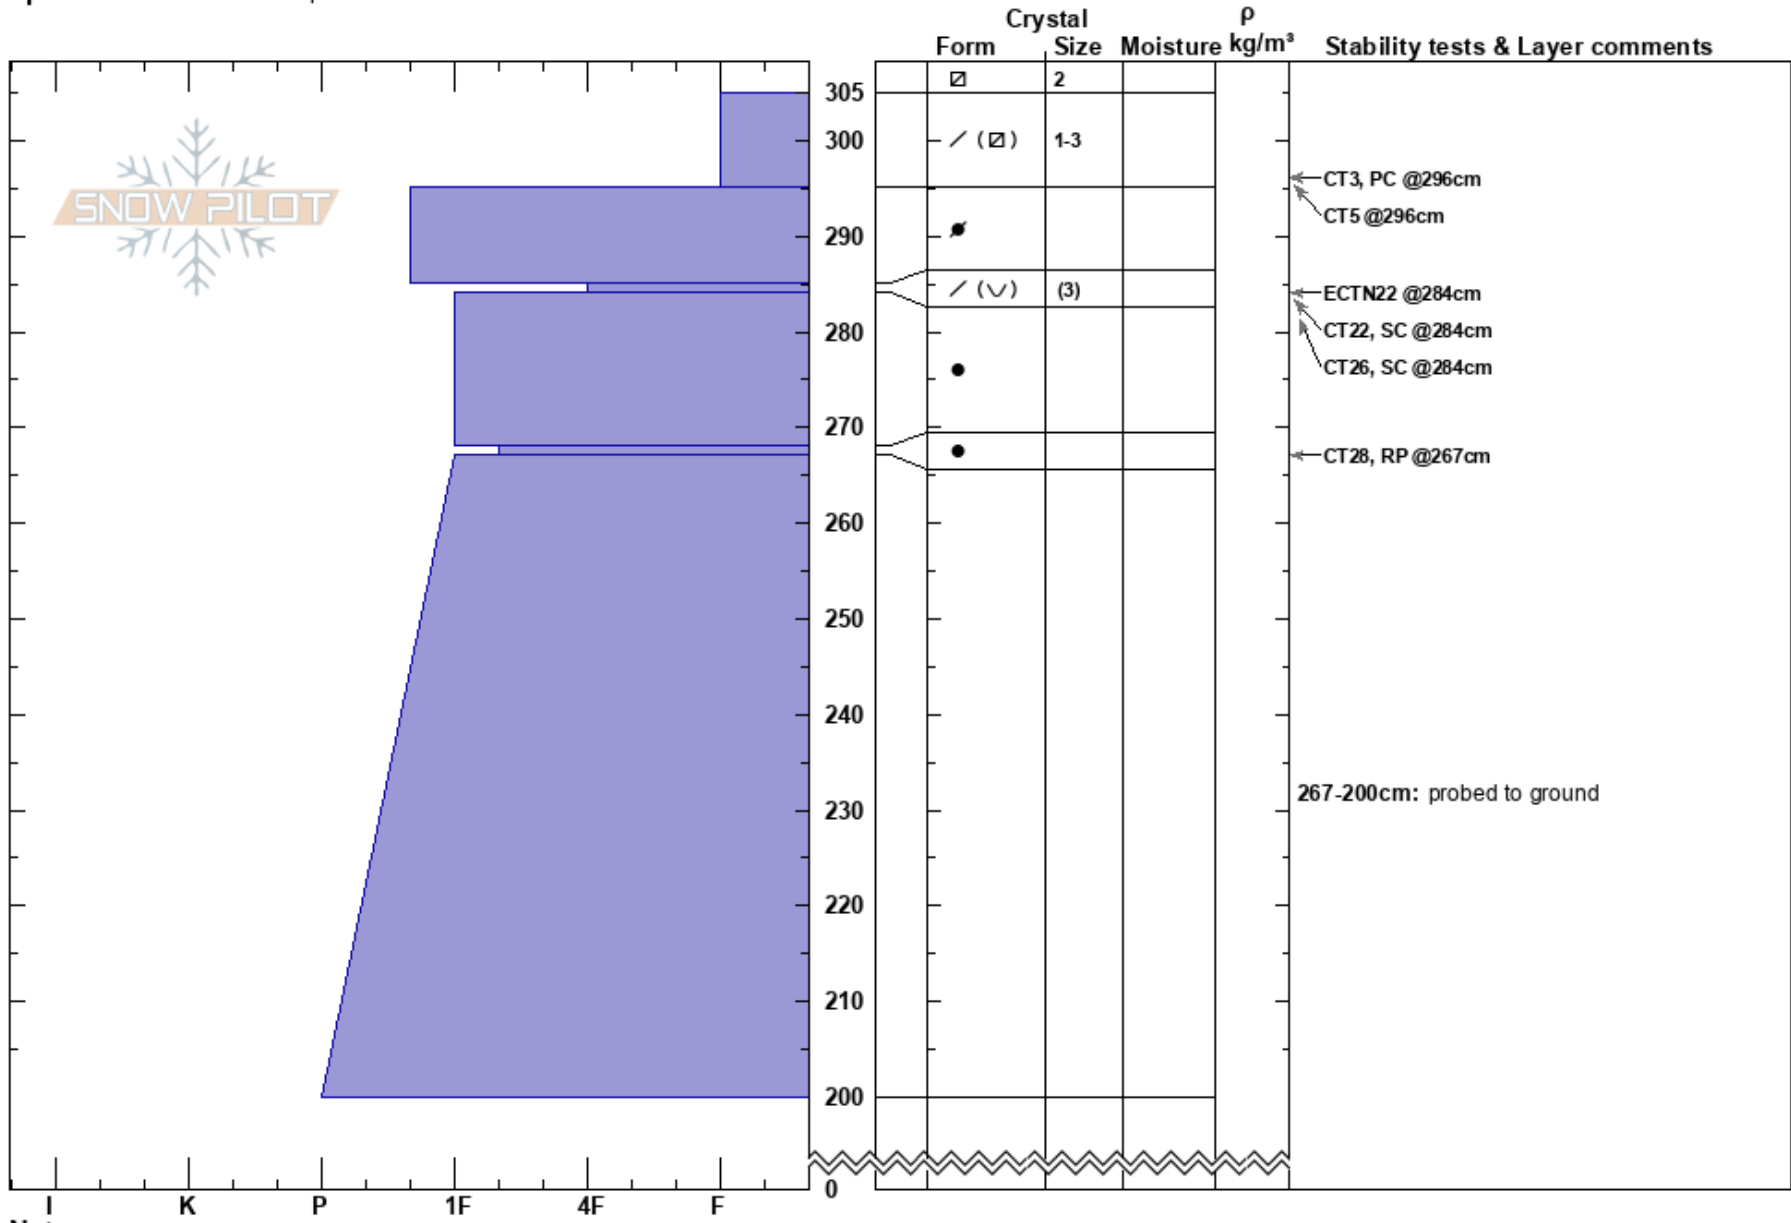

Below South
 Carson Range
 NV
 Elevation: 8322 ft
 Aspect: E
 Specifics: Ski tracks on slope

wendy antibus
 01/31/2023 - 2:00pm
 Co-ord: 39.31200N, -119.86988W
 Slope Angle: 28°
 Wind Loading: previous

Stability:
 Air Temperature:
 Sky Cover: CLR
 Precipitation: NO
 Wind: E Light Breeze

HS: 305
 PF: 20
 PS: 10
 285-284cm: partially intact SH
 285-284cm: Problematic layer
 267-200cm: probed to ground

Notes: