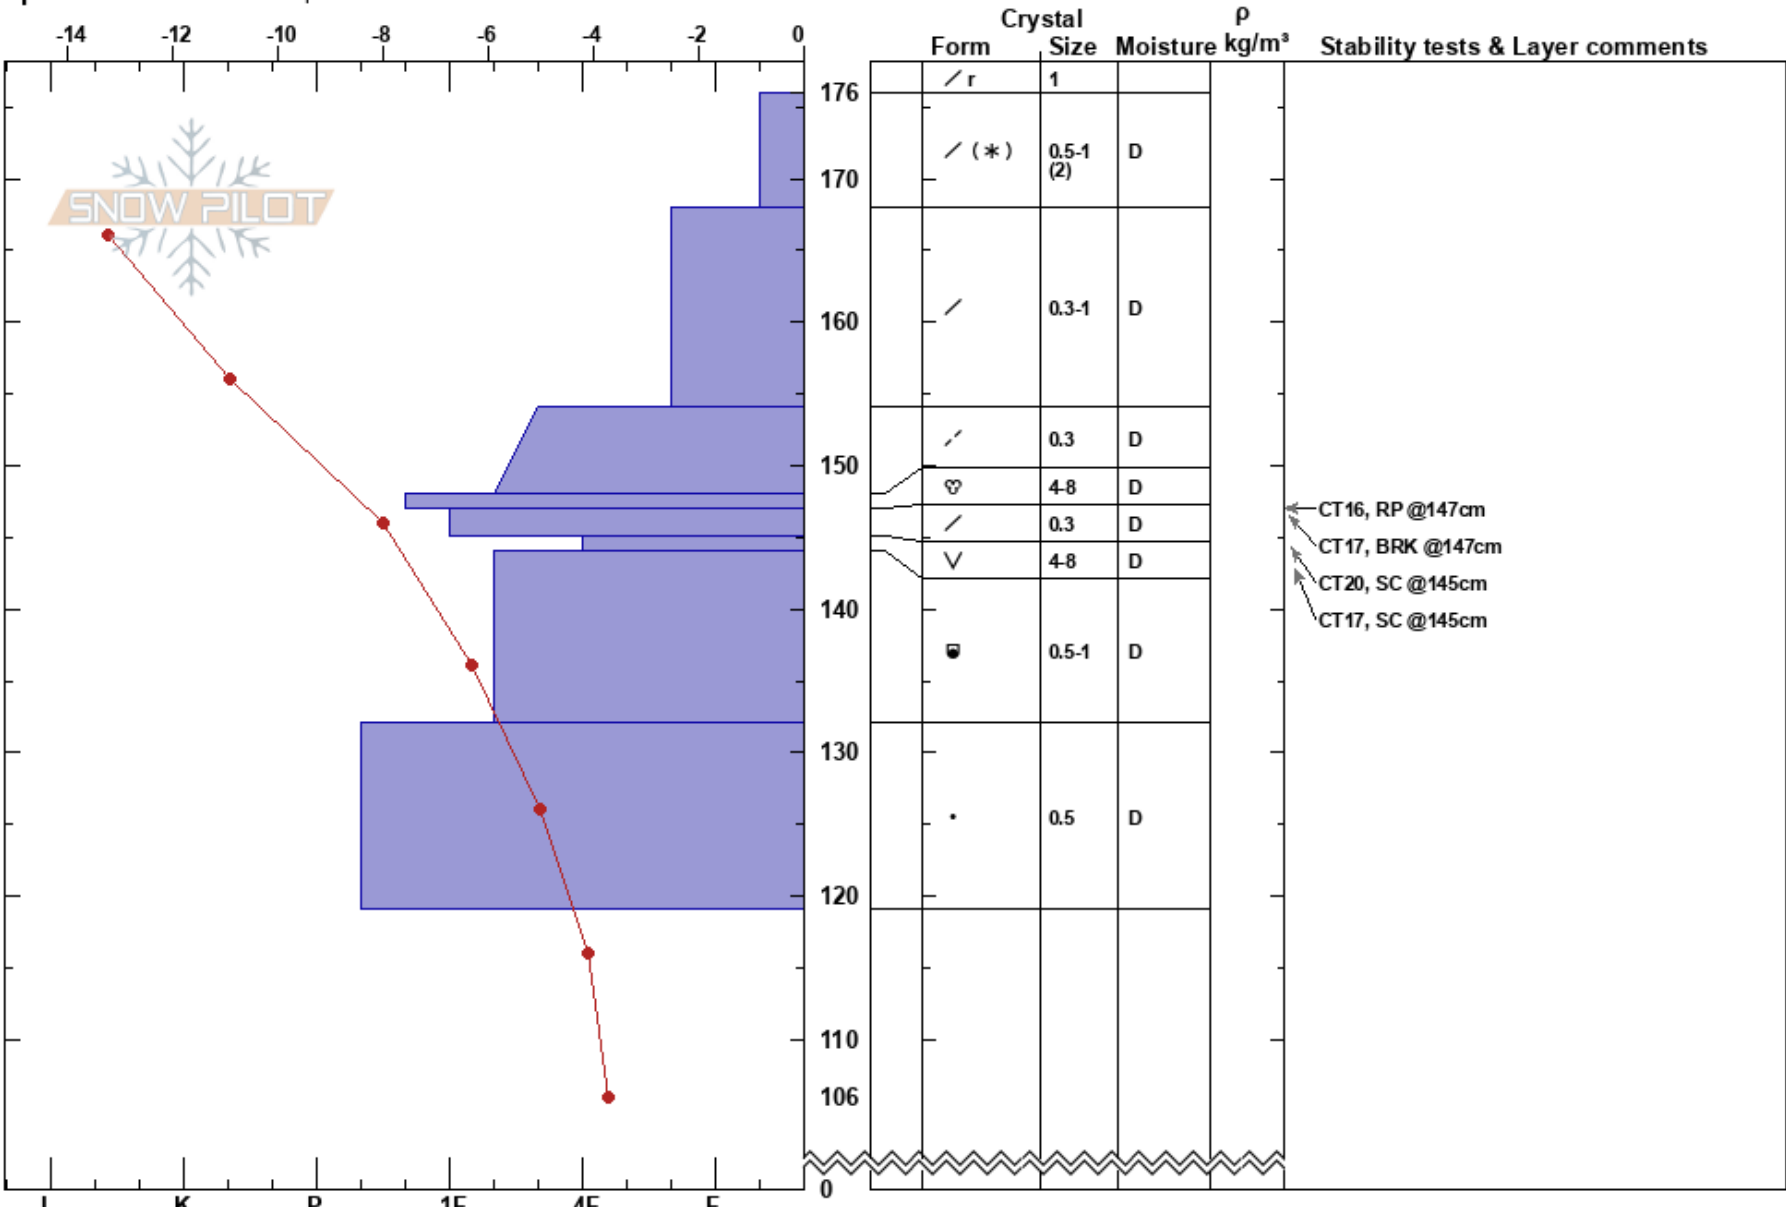

Cherry Bowl
 Bear River Range
 UT
 Elevation: 8371 ft
 Aspect: NE
 Specifics: Ski tracks on slope

Noah Sievers
 01/31/2023 - 2:26pm
 Co-ord: 41.39411N, -111.73621W
 Slope Angle:
 Wind Loading:

Stability: Fair
 Air Temperature: -10.9°C
 Sky Cover: CLR
 Precipitation: NO
 Wind: Calm
 HS: 176
 PF: 60
 PS: 15
 145-144cm: 20230122 SH
 145-144cm: Problematic layer