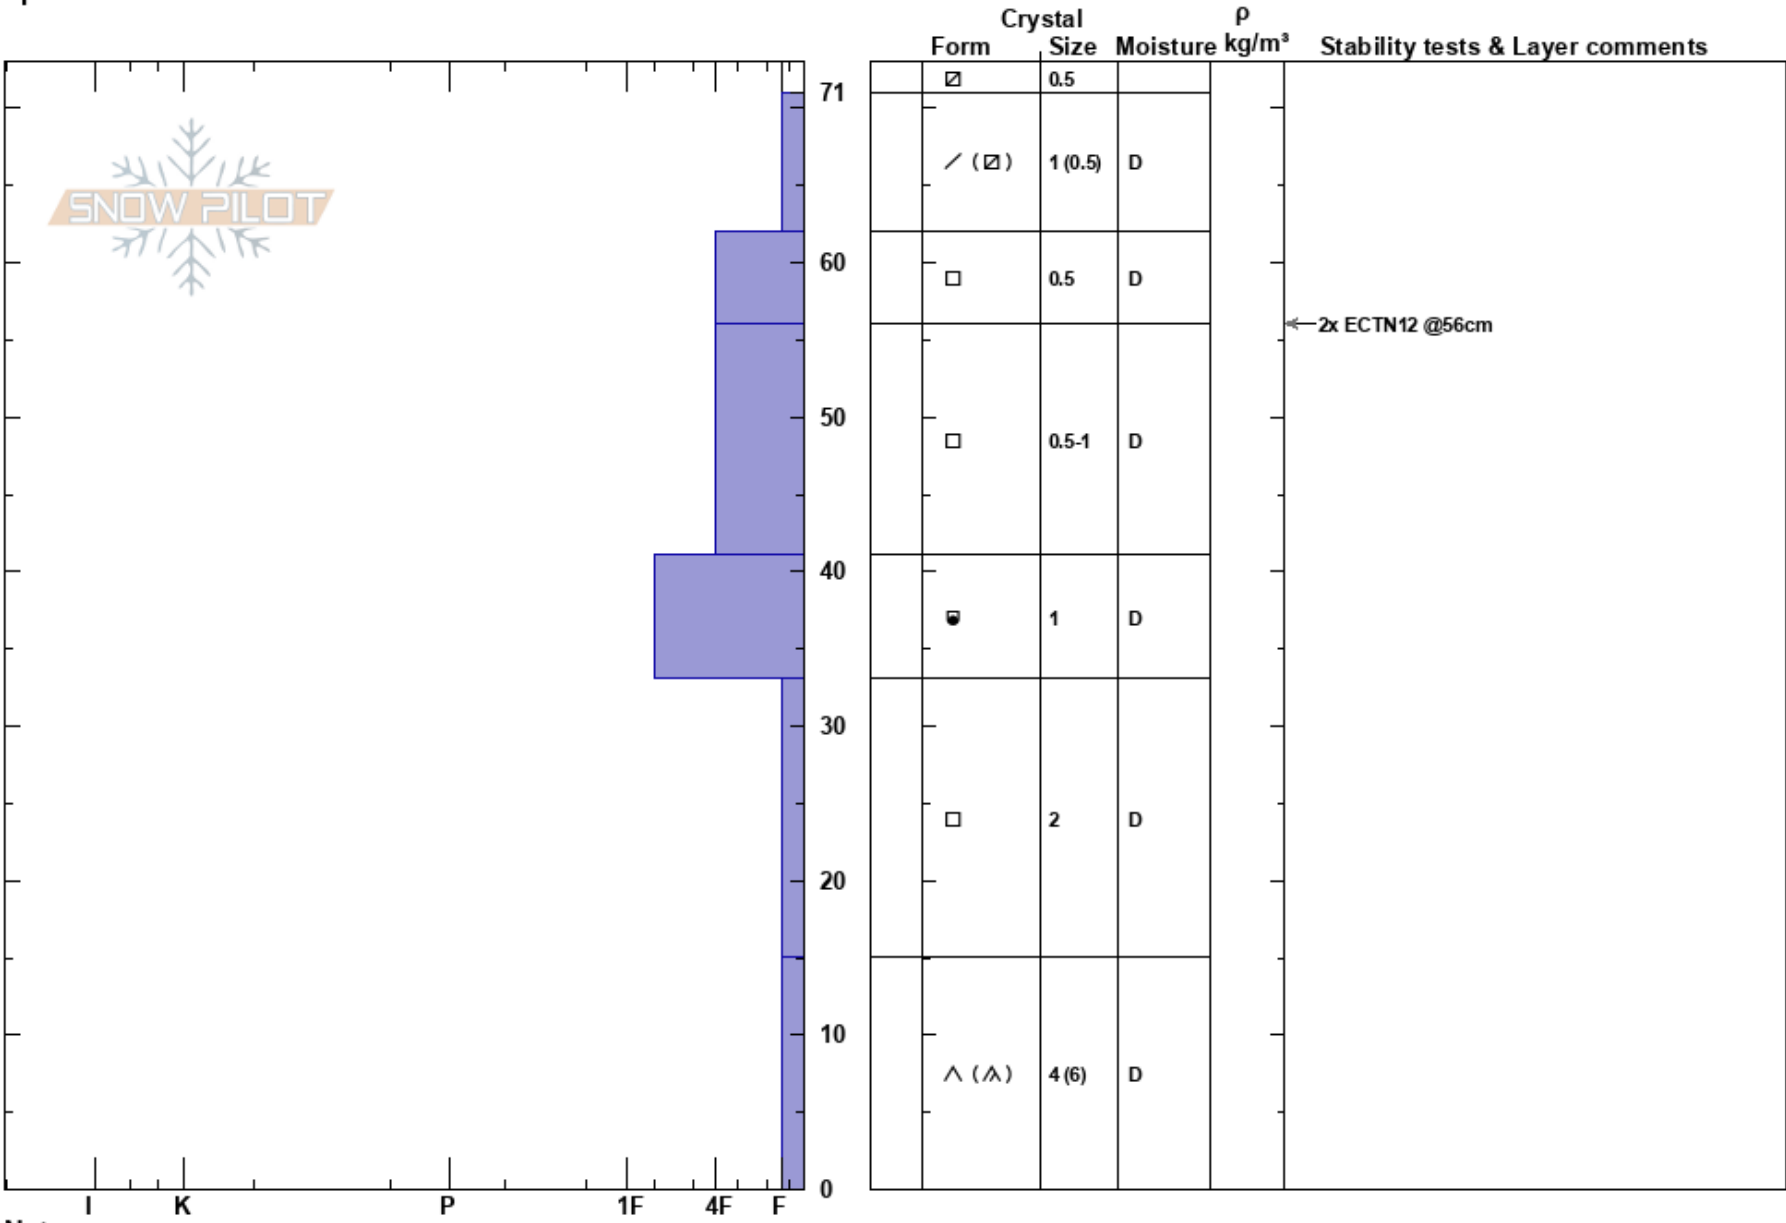

230131 Graveline SW
 Vail/Summit County
 CO
Elevation: 11626 ft
Aspect: SW
Specifics:

Ryan Zarter
 01/31/2023 - 12:00pm
Co-ord: 39.46250N, -106.15810W
Slope Angle: 27°
Wind Loading: no

Stability:
Air Temperature: -10°C
Sky Cover: CLR
Precipitation: NO
Wind: W Light Breeze

Layer Notes:

HS: 71
PF: 30
PS: 70

Notes: