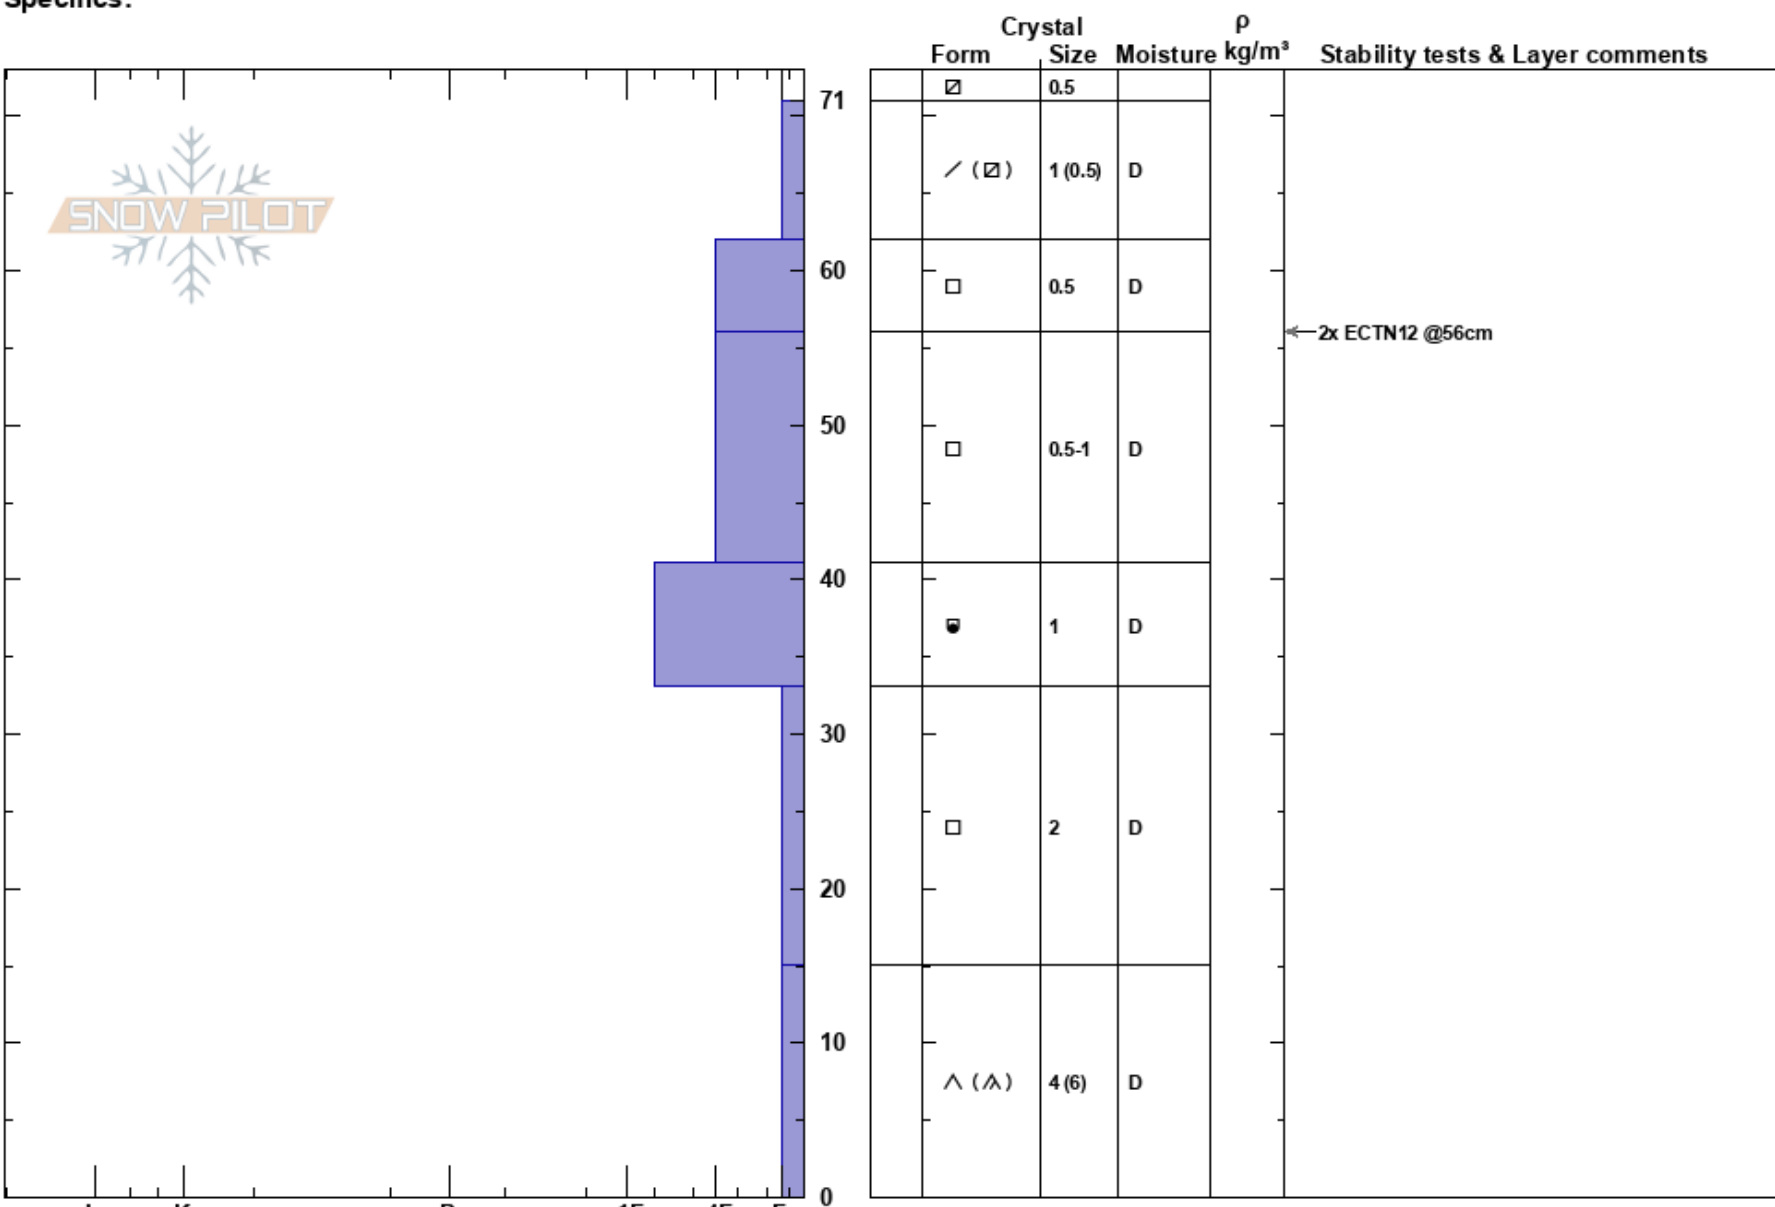

230131 Graveline SW
 Vail/Summit County
 CO
Elevation: 11626 ft
Aspect: SW
Specifics:

Ryan Zarter
 01/31/2023 - 12:00pm
Co-ord: 39.46250N, -106.15810W
Slope Angle: 27°
Wind Loading: no

Stability:
Air Temperature: -10°C
Sky Cover: CLR
Precipitation: NO
Wind: W Light Breeze

Layer Notes:

HS: 71
PF: 30
PS: 70

Notes: