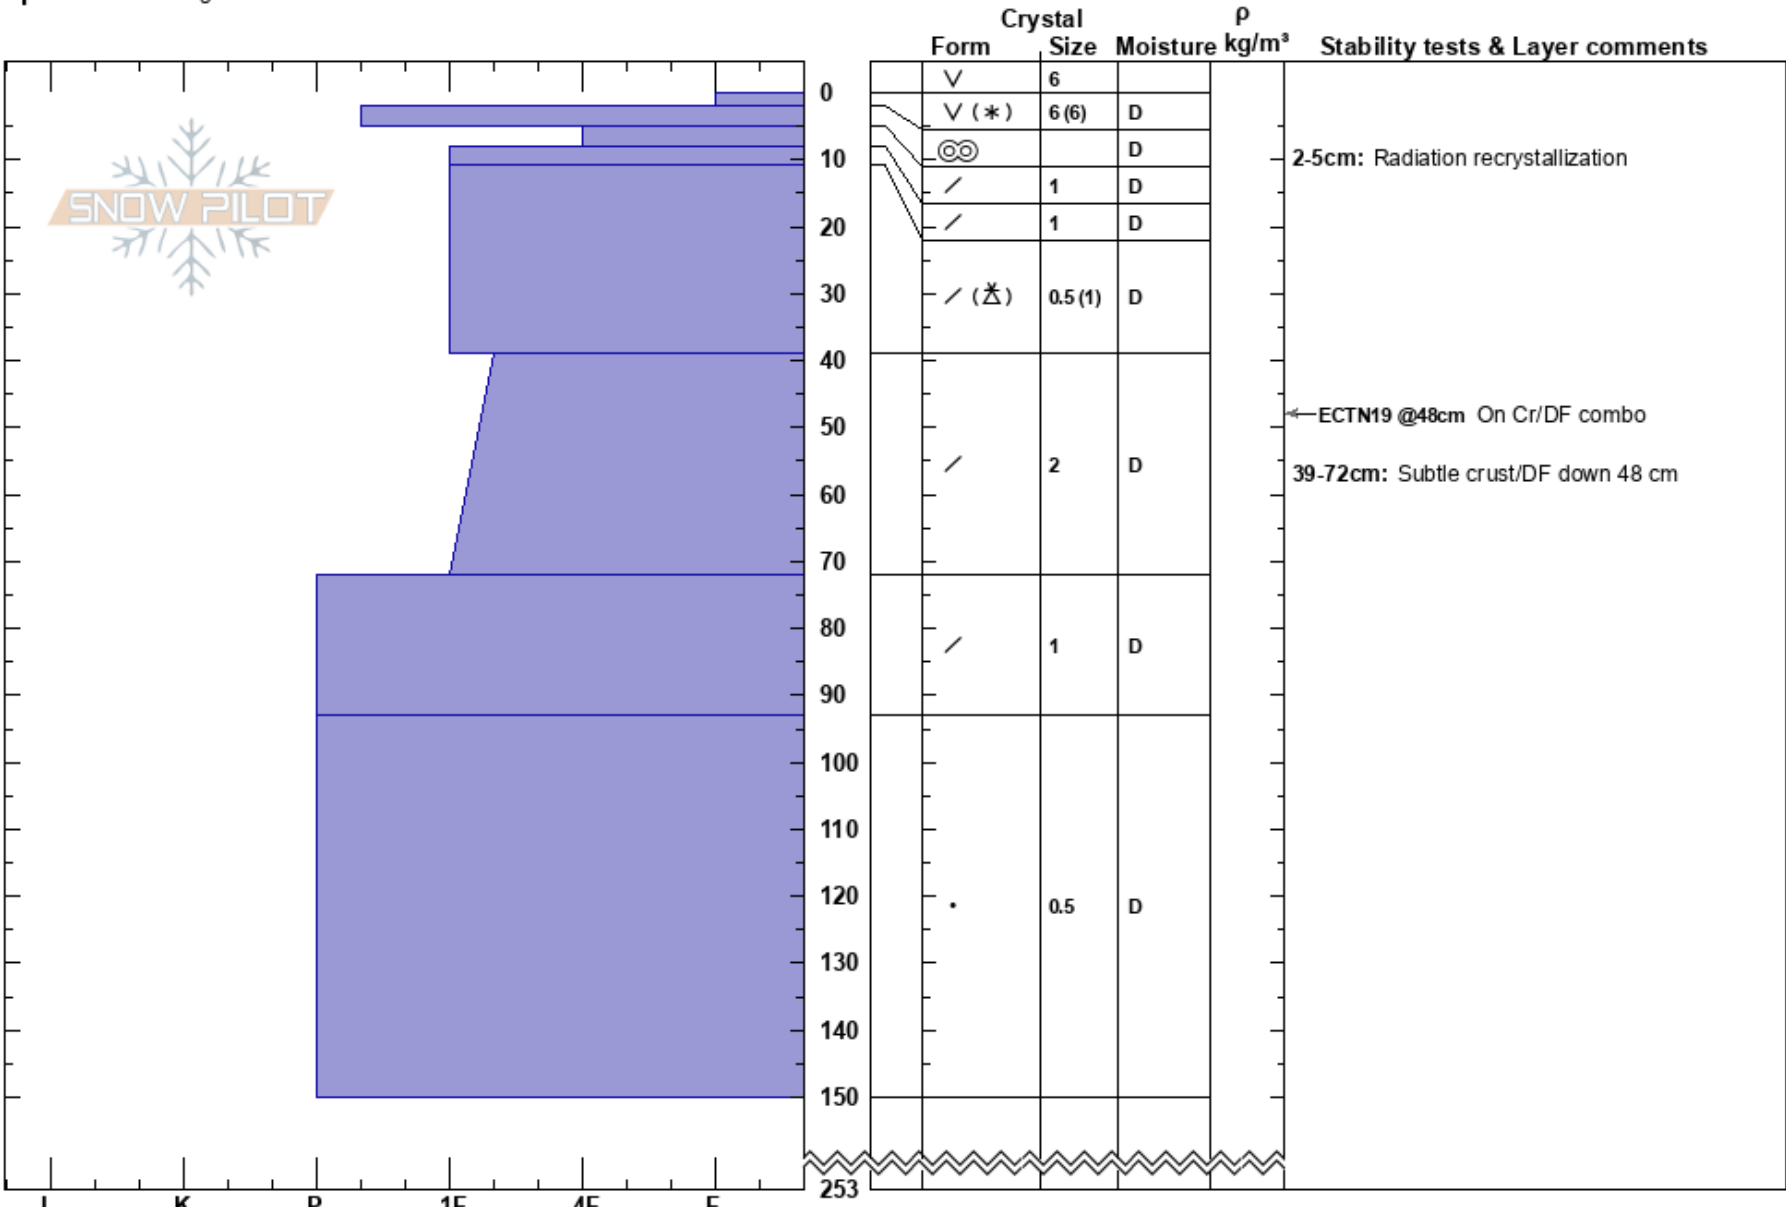

GT8 High
 Wasatch Range
 UT
 Elevation: 9600 ft
 Aspect: SW
 Specifics: Pit dug in a Ski Area

Johanna Kelly
 01/31/2023 - 12:00pm
 Co-ord:
 Slope Angle: 30°
 Wind Loading: no

Stability: Good
 Air Temperature: -7.5°C
 Sky Cover: CLR
 Precipitation: NO
 Wind: Calm

HS:253
 Layer Notes:
 2-5cm: Radiation recrystallization
 39-72cm: Subtle crust/DF down 48 cm
 39-72cm: Problematic layer

Notes: