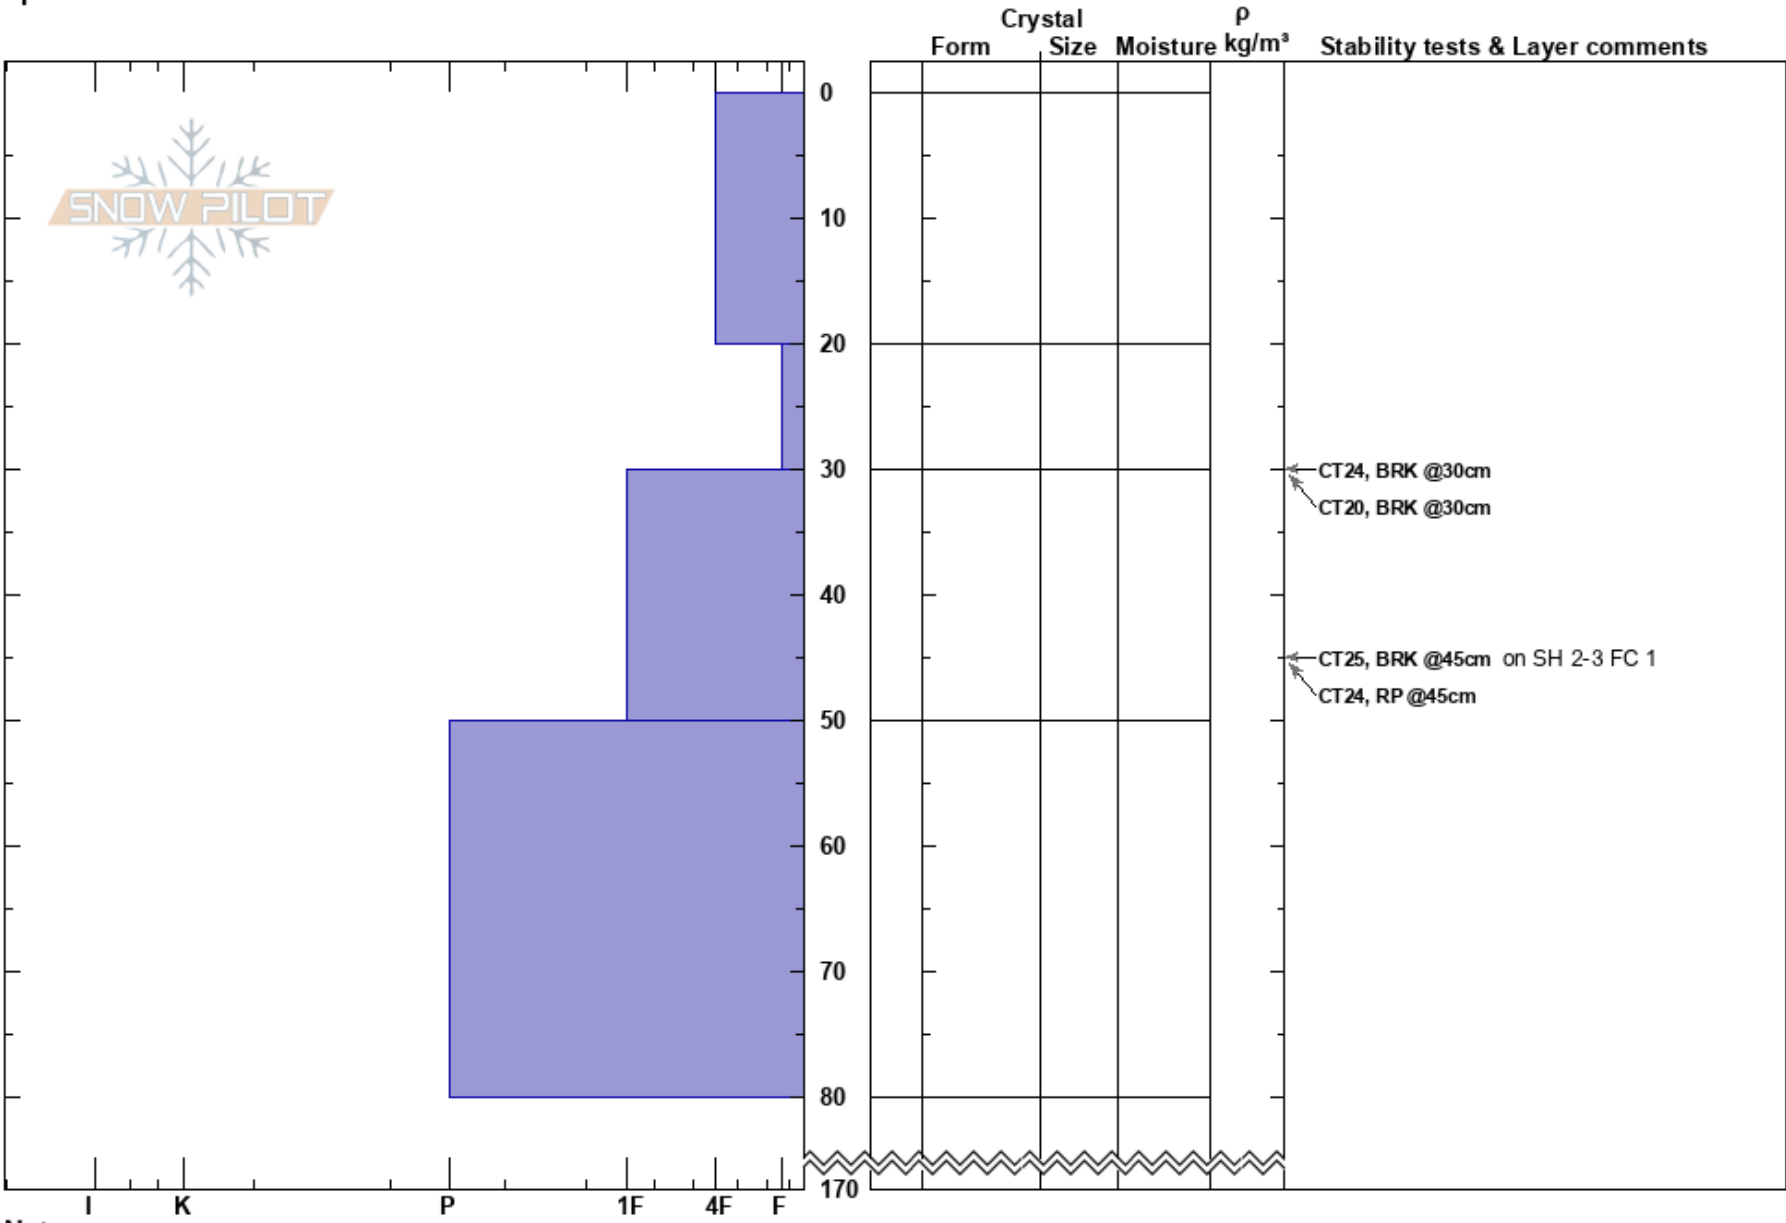

Lynx TP
 Monashee
 BC
 Elevation: 2000 m
 Aspect: 90°
 Specifics:

Keefer Lake
 30/01/2023 - 10:40
 Co-ord:
 Slope Angle: 40°
 Wind Loading:

Stability:
 Air Temperature: -13°C
 Sky Cover: FEW
 Precipitation: NO
 Wind: Calm

HS: 170

Layer Notes:

Notes: