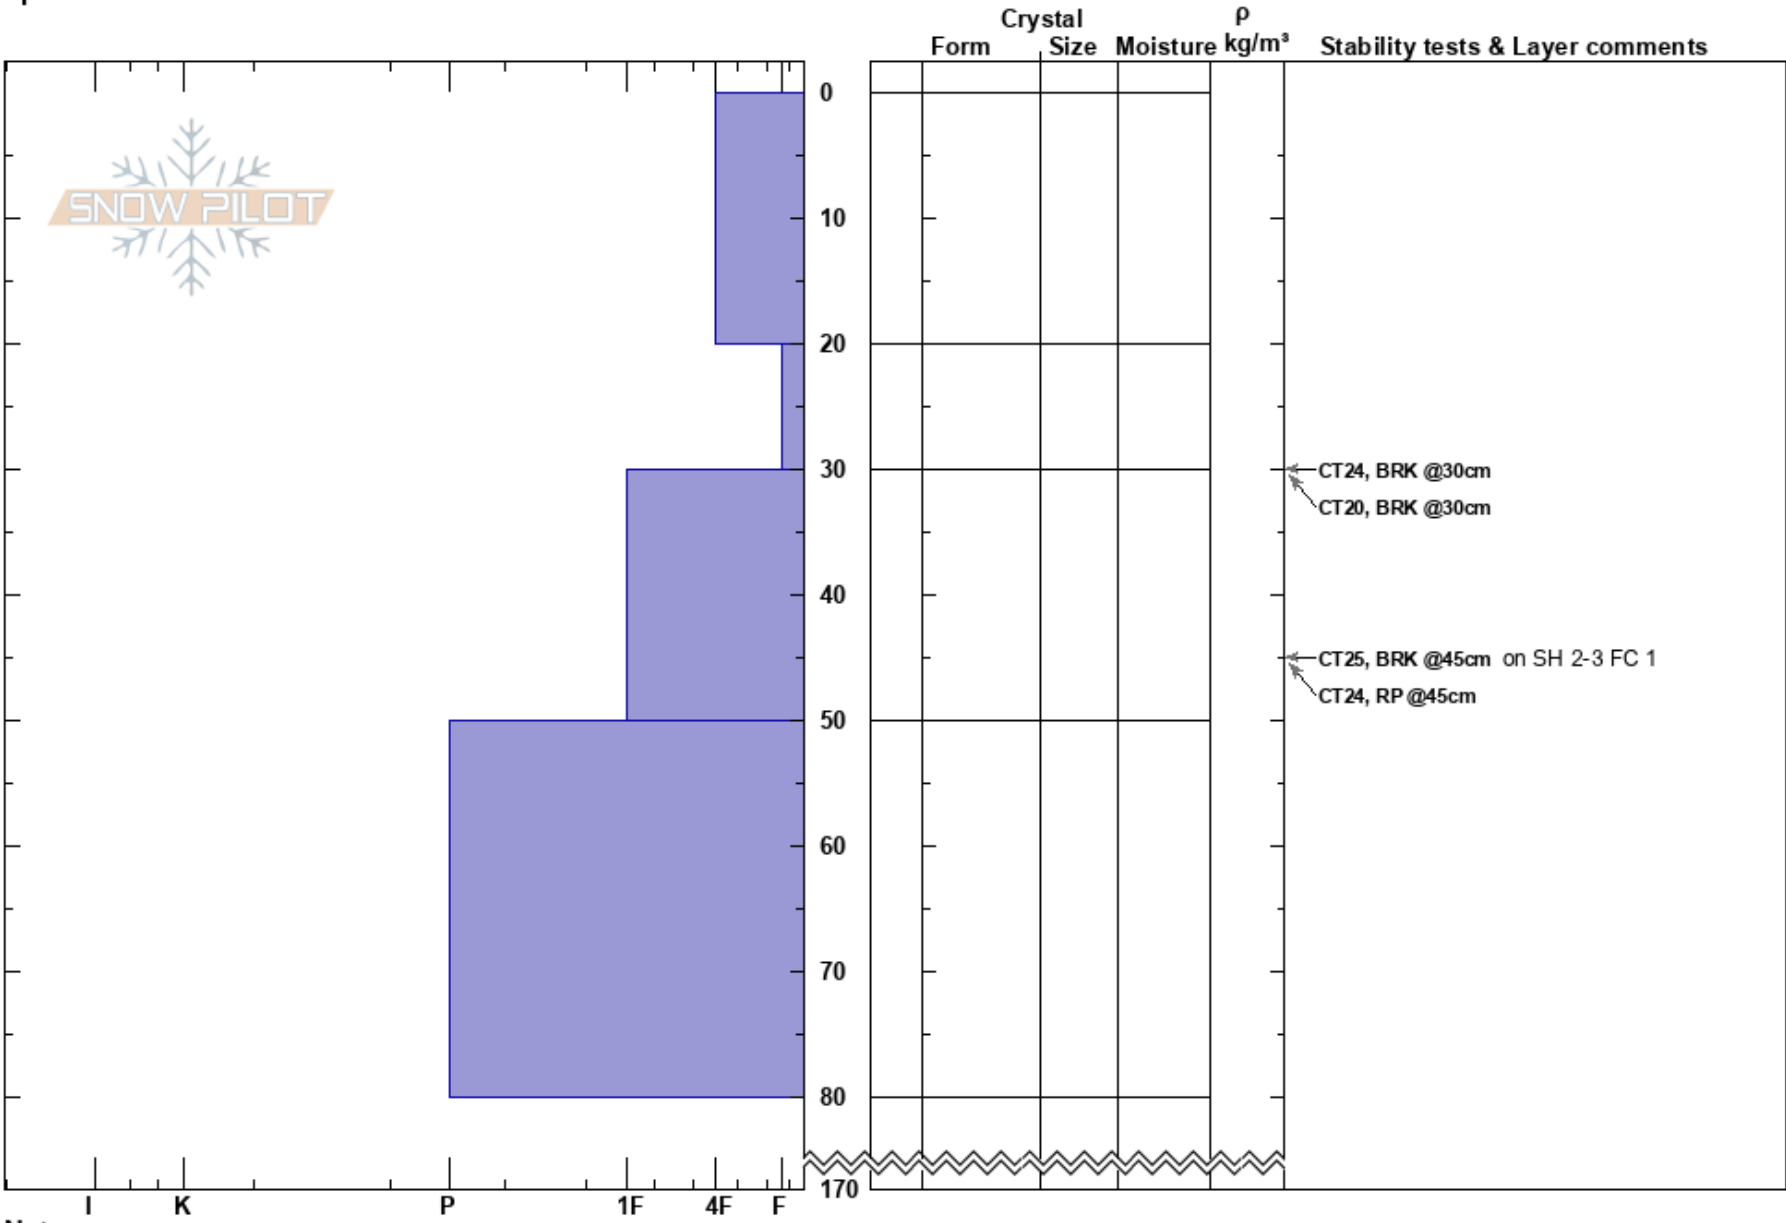

Lynx TP  
 Monashee  
 BC  
 Elevation: 2000 m  
 Aspect: 90°  
 Specifics:

Keefer Lake  
 30/01/2023 - 10:40  
 Co-ord:  
 Slope Angle: 40°  
 Wind Loading:

Stability:  
 Air Temperature: -13°C  
 Sky Cover: FEW  
 Precipitation: NO  
 Wind: Calm

HS: 170

Layer Notes:

Notes: