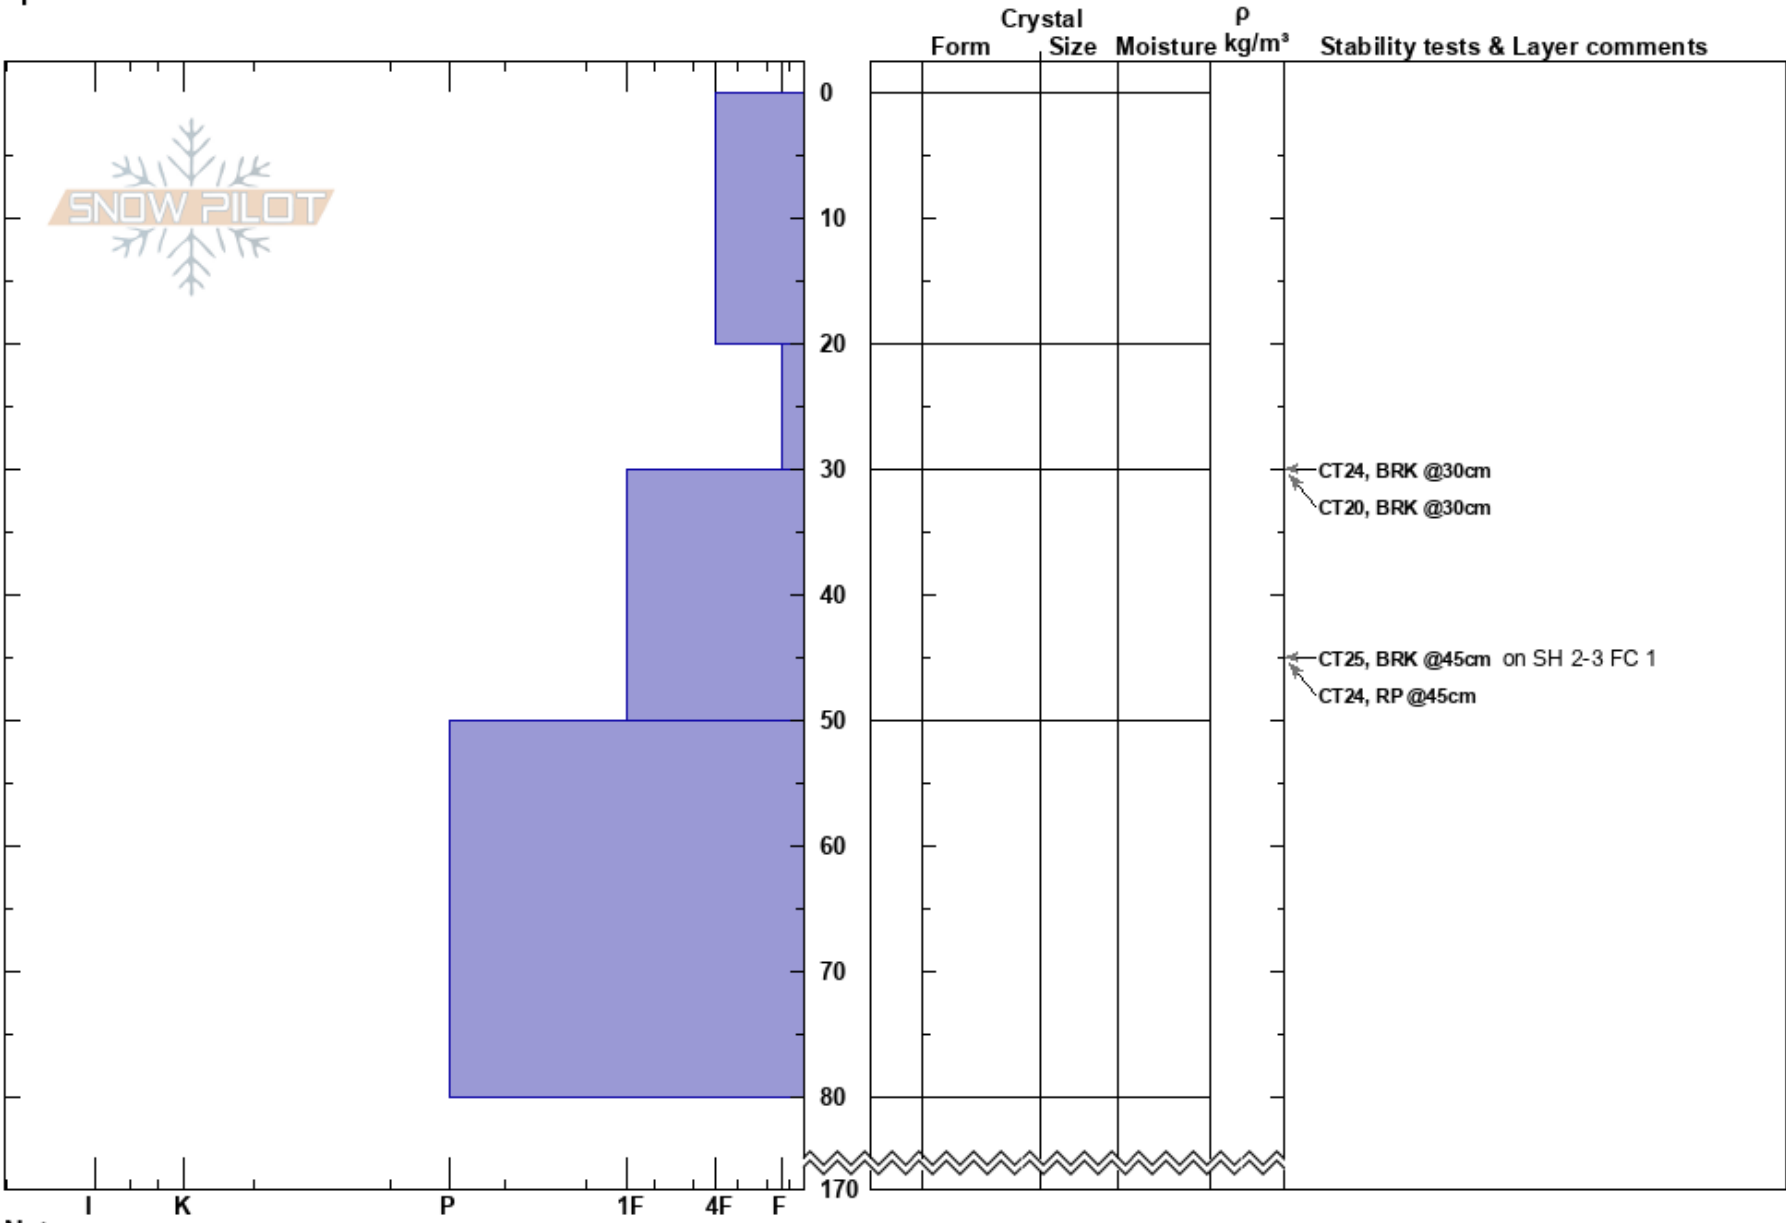

Lynx TP  
 Monashee  
 BC  
 Elevation: 2000 m  
 Aspect: 90°  
 Specifics:

Keefer Lake  
 30/01/2023 - 10:40  
 Co-ord:  
 Slope Angle: 40°  
 Wind Loading:

Stability:  
 Air Temperature: -13°C  
 Sky Cover: FEW  
 Precipitation: NO  
 Wind: Calm

HS: 170 Layer Notes:

Notes: