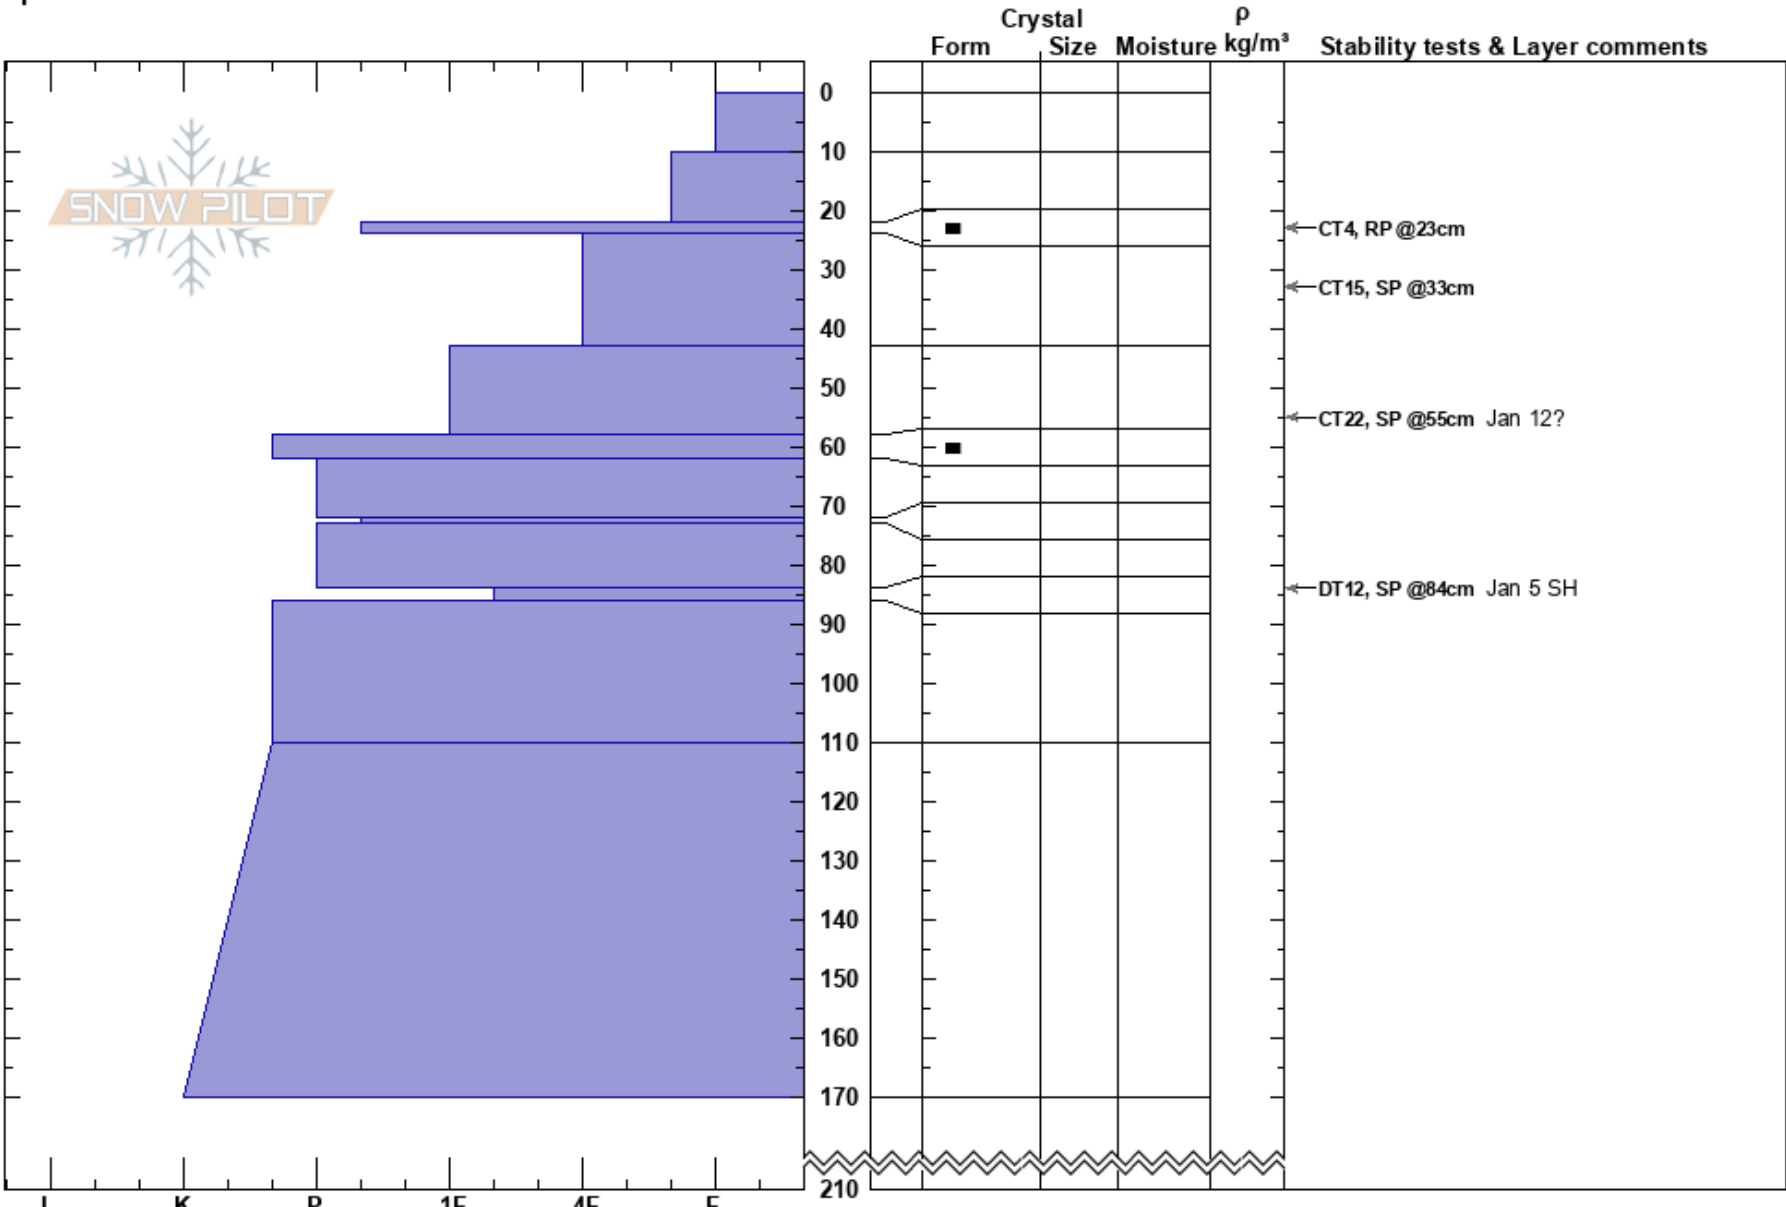

South Park  
 Monashee  
 BC  
 Elevation: 1670 m  
 Aspect: S  
 Specifics:

Shawn West  
 31/01/2023 - 09:45  
 Co-ord:  
 Slope Angle: 38°  
 Wind Loading:

Stability:  
 Air Temperature: -18°C  
 Sky Cover: CLR  
 Precipitation: NO  
 Wind: NE Light Breeze

HS:210  
 PF: 50  
 PS: 25  
 43-58cm: Problematic layer

Notes: