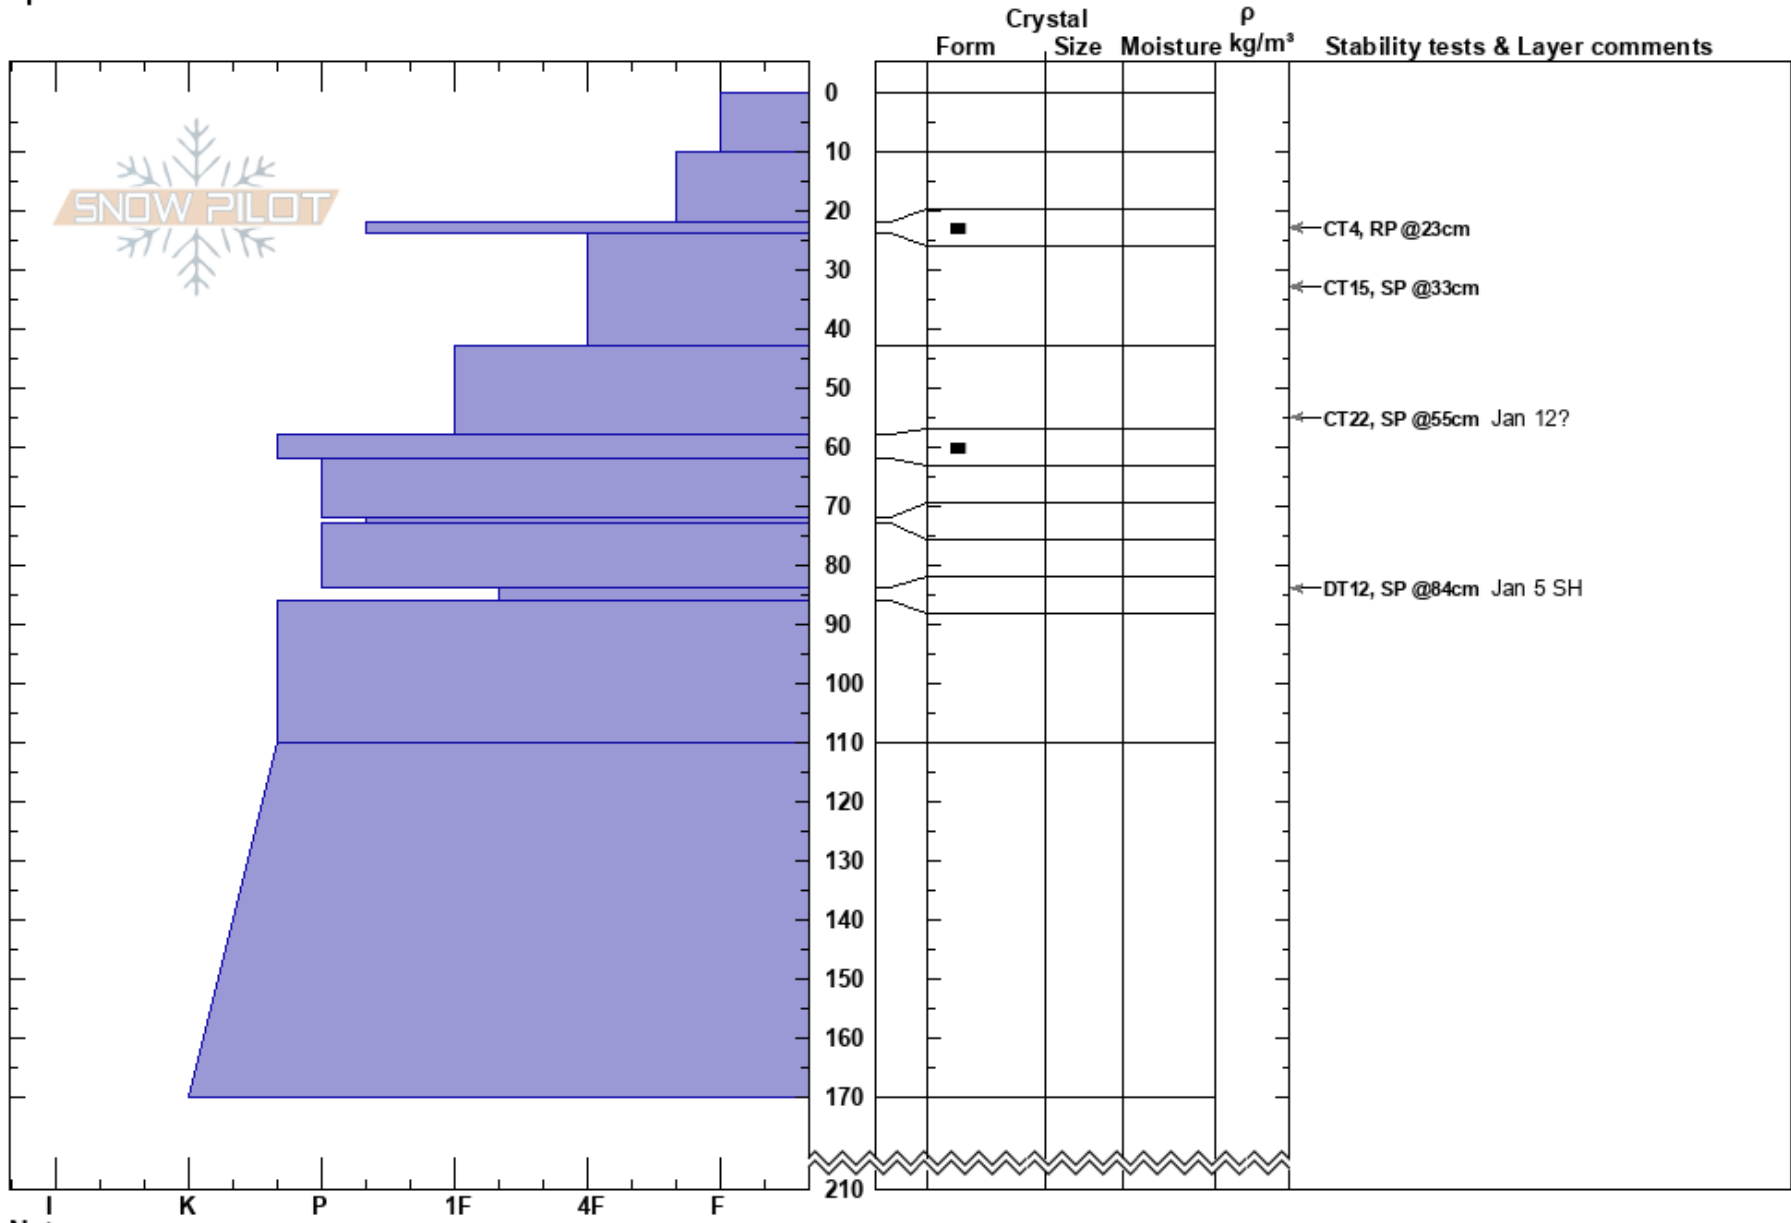

South Park
 Monashee
 BC
 Elevation: 1670 m
 Aspect: S
 Specifics:

Shawn West
 31/01/2023 - 09:45
 Co-ord:
 Slope Angle: 38°
 Wind Loading:

Stability:
 Air Temperature: -18°C
 Sky Cover: CLR
 Precipitation: NO
 Wind: NE Light Breeze

HS:210
 PF: 50 43-58cm: Problematic layer
 PS: 25

Notes: