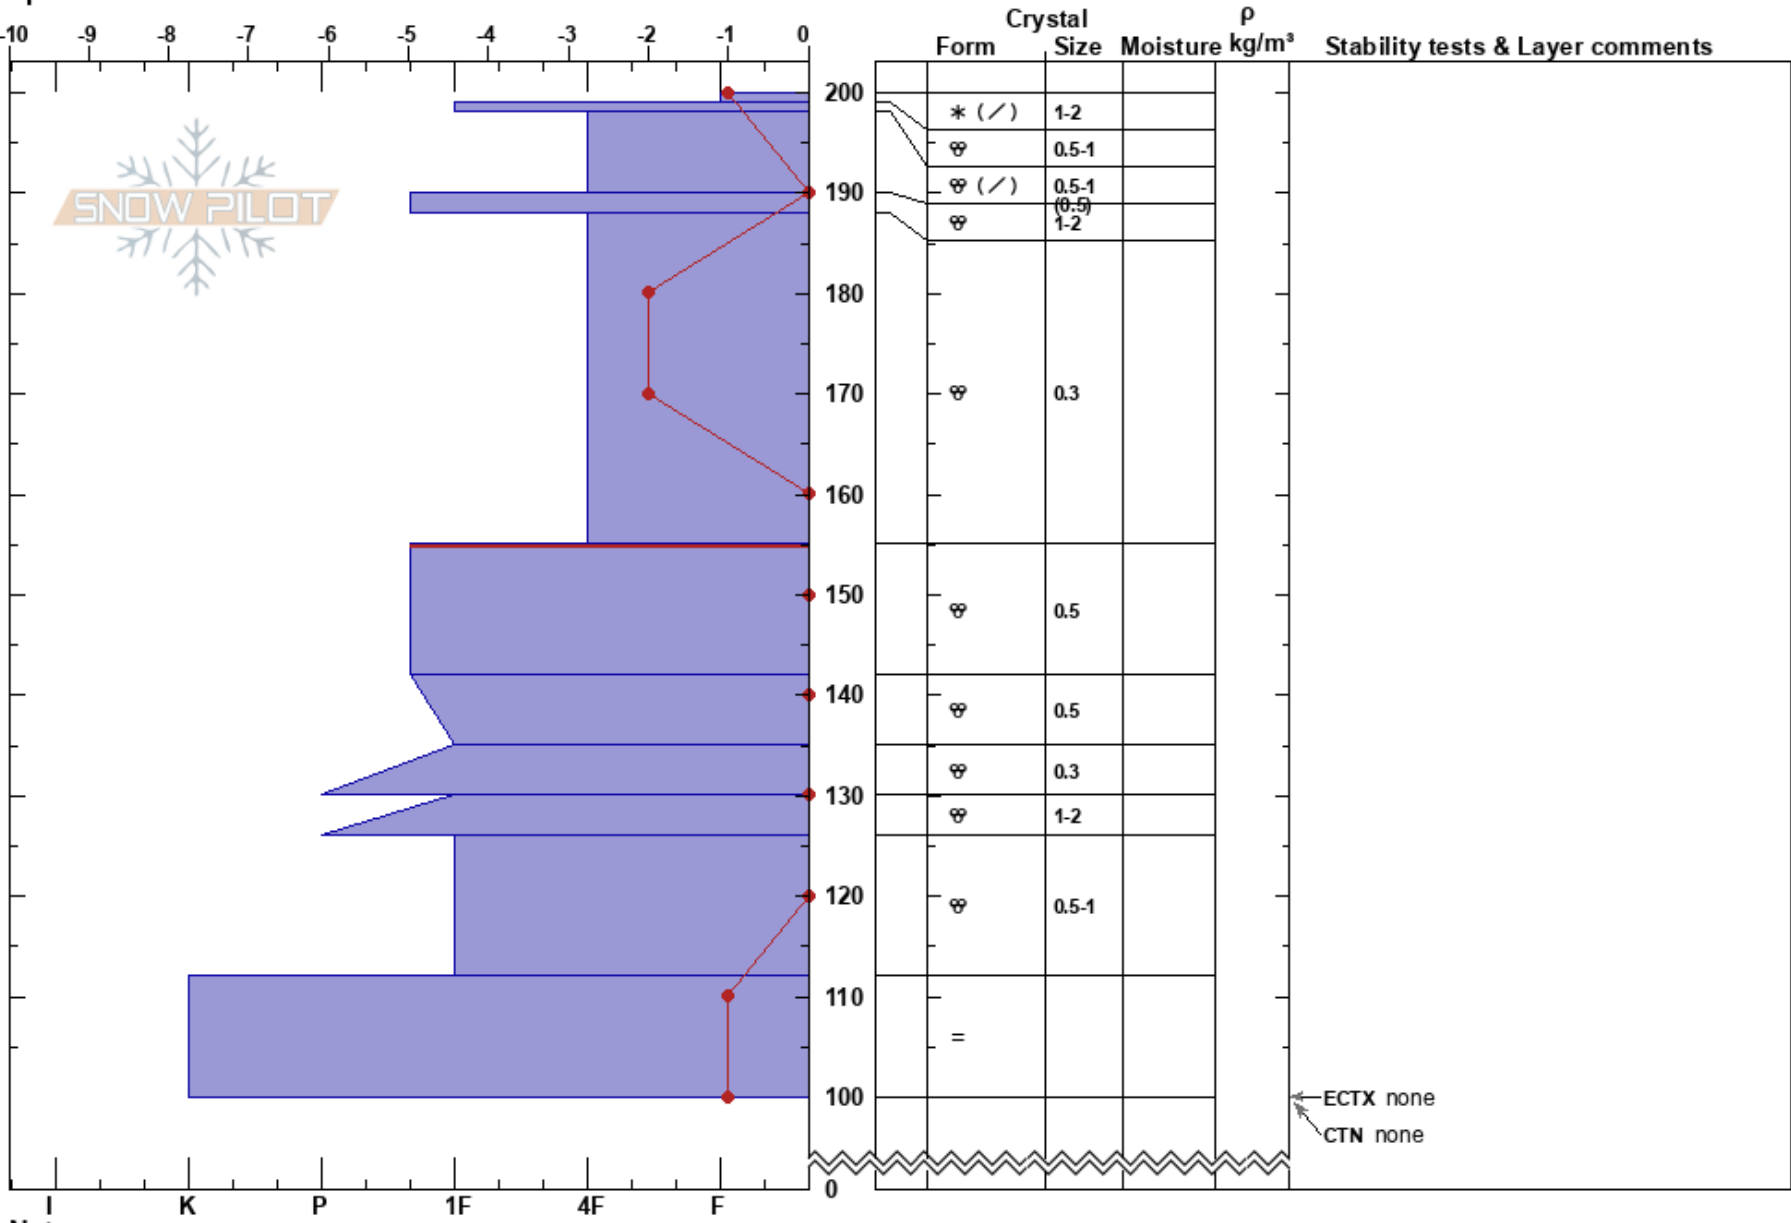

Avy2\_Commonwealth  
 Snoqualmie Pass  
 WA  
 Elevation: 3746 ft  
 Aspect: 130°  
 Specifics:

Lindsey Yap  
 01/28/2023 - 11:15am  
 Co-ord: 47.44105N, -121.40265W  
 Slope Angle: 30°  
 Wind Loading: no

Stability: Good  
 Air Temperature: 0°C  
 Sky Cover: OVC  
 Precipitation: S-1  
 Wind: N Calm

HS:200  
 PF: 38 155-142cm: Problematic layer  
 PS: 15

Notes: