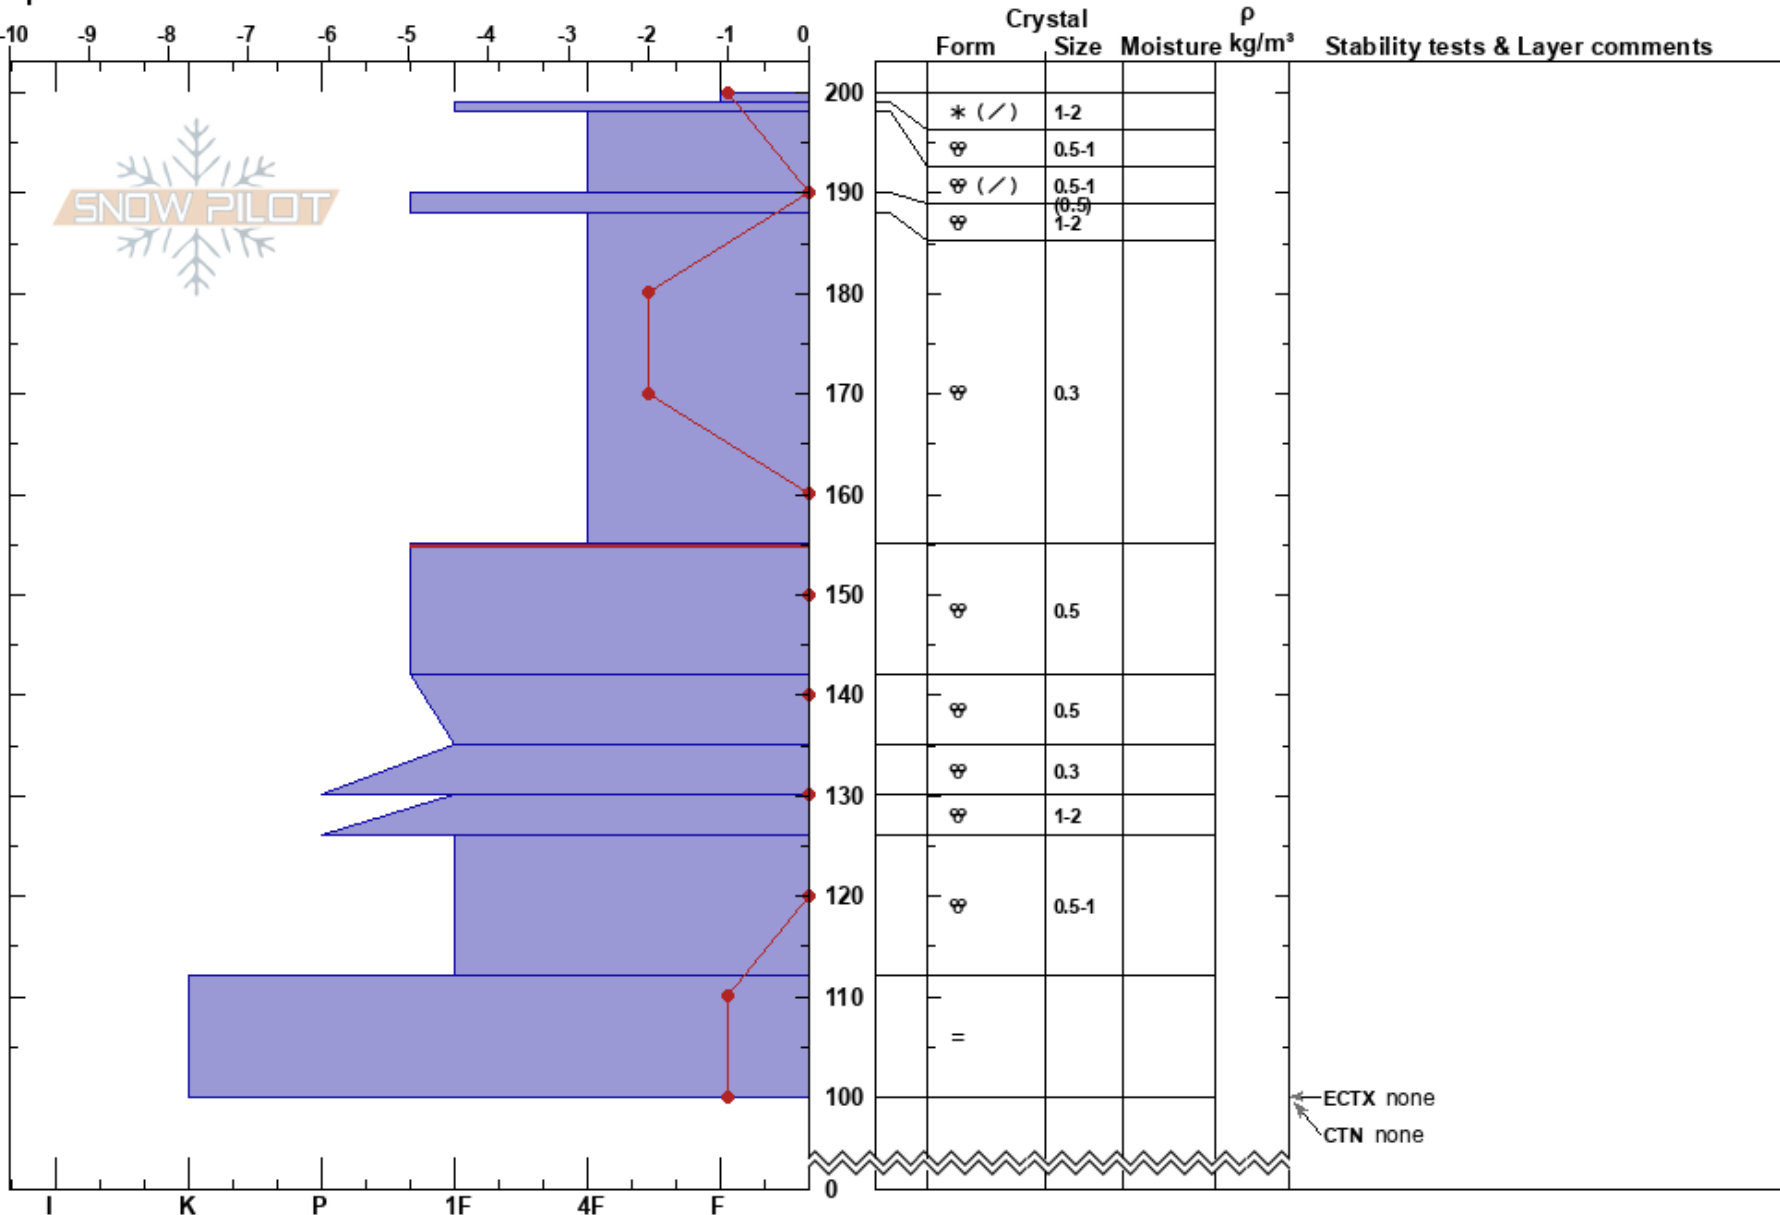

Avy2\_Commonwealth  
 Snoqualmie Pass  
 WA  
 Elevation: 3746 ft  
 Aspect: 130°  
 Specifics:

Lindsey Yap  
 01/28/2023 - 11:15am  
 Co-ord: 47.44105N, -121.40265W  
 Slope Angle: 30°  
 Wind Loading: no

Stability: Good  
 Air Temperature: 0°C  
 Sky Cover: OVC  
 Precipitation: S-1  
 Wind: N Calm

HS:200  
 PF: 38 155-142cm: Problematic layer  
 PS: 15

Notes: