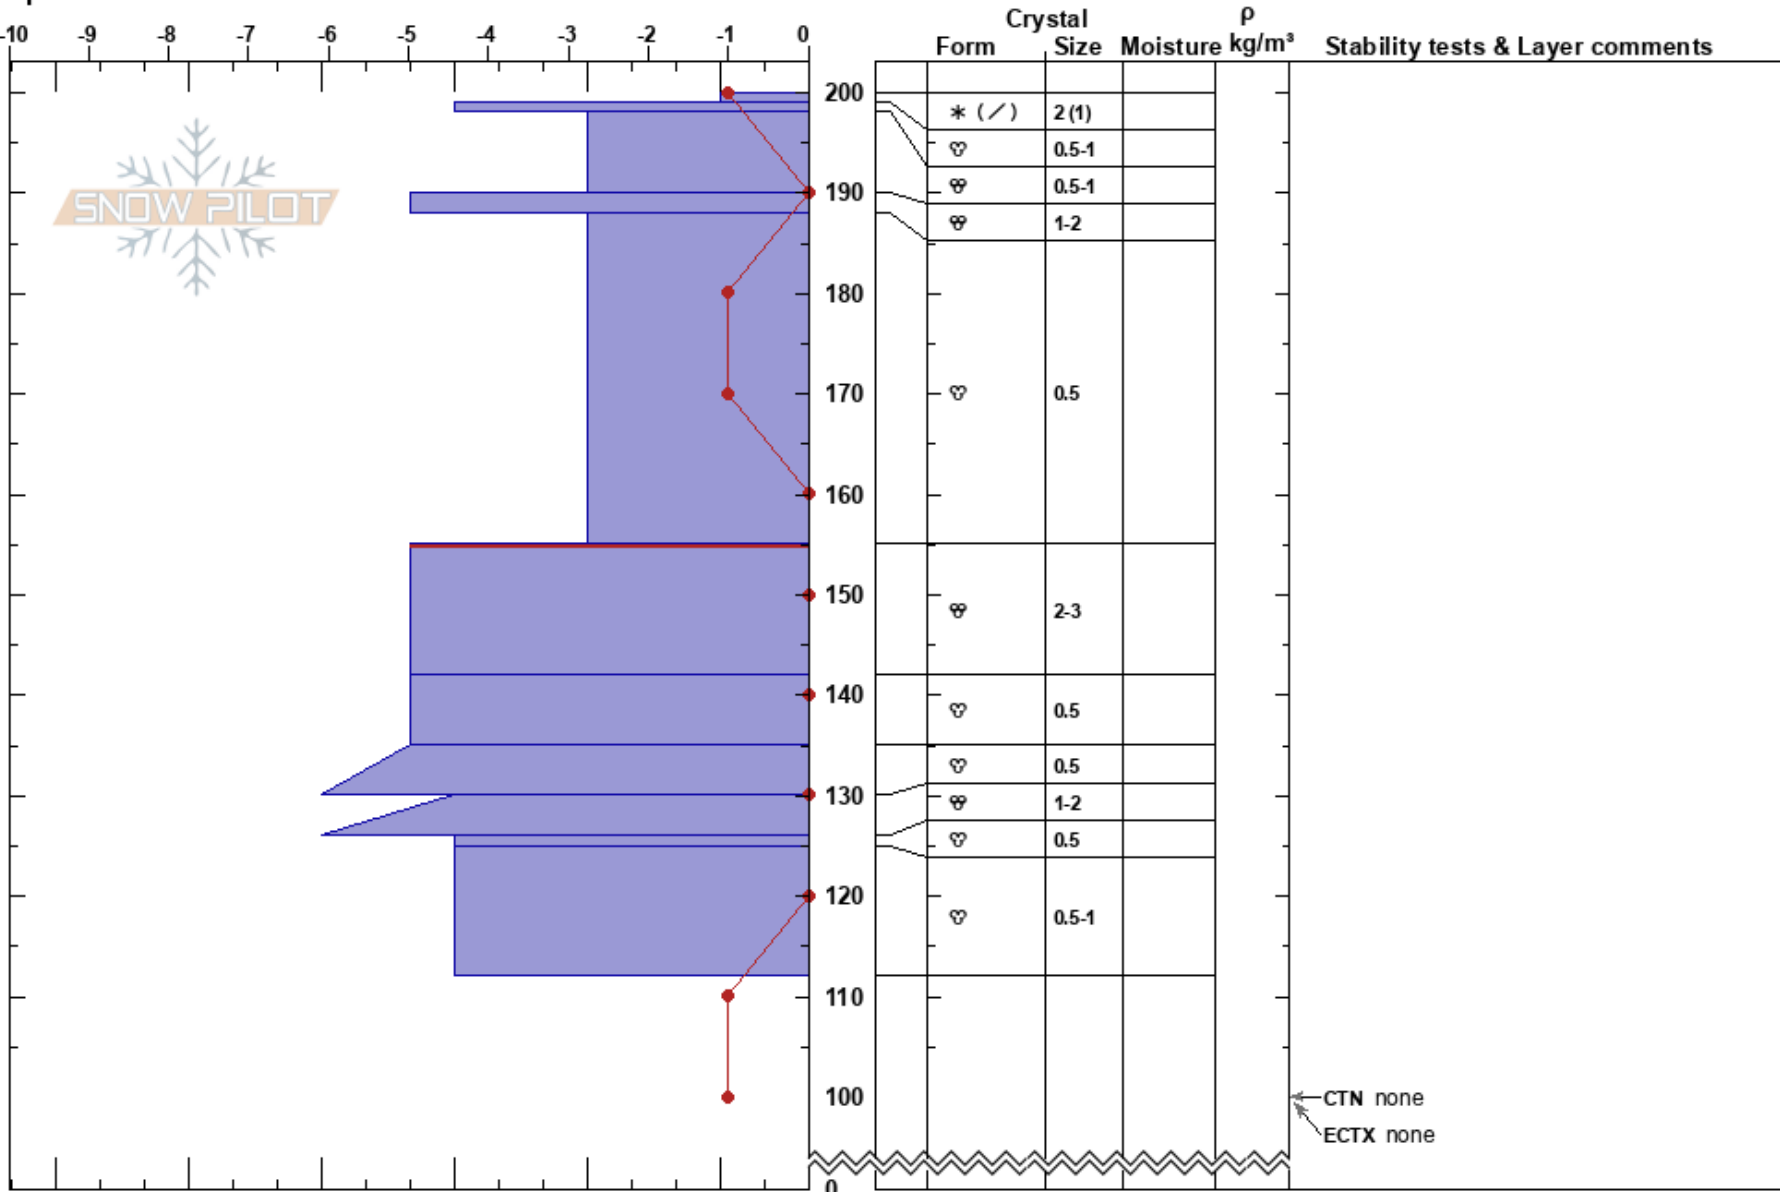

AVY 2 Commonwealth  
 Central Cascades, West  
 WA

Chris Convis  
 01/28/2023 - 11:15am  
 Co-ord: 47.44290N, -121.40076W  
 Slope Angle: 30°  
 Wind Loading: no

Stability:  
 Air Temperature: 0°C  
 Sky Cover: OVC  
 Precipitation: S-1  
 Wind: N Calm

HS:200  
 PF: 38 155-142cm: Problematic layer  
 PS: 15

Elevation: 1159 m  
 Aspect: 130°  
 Specifics:

Notes: