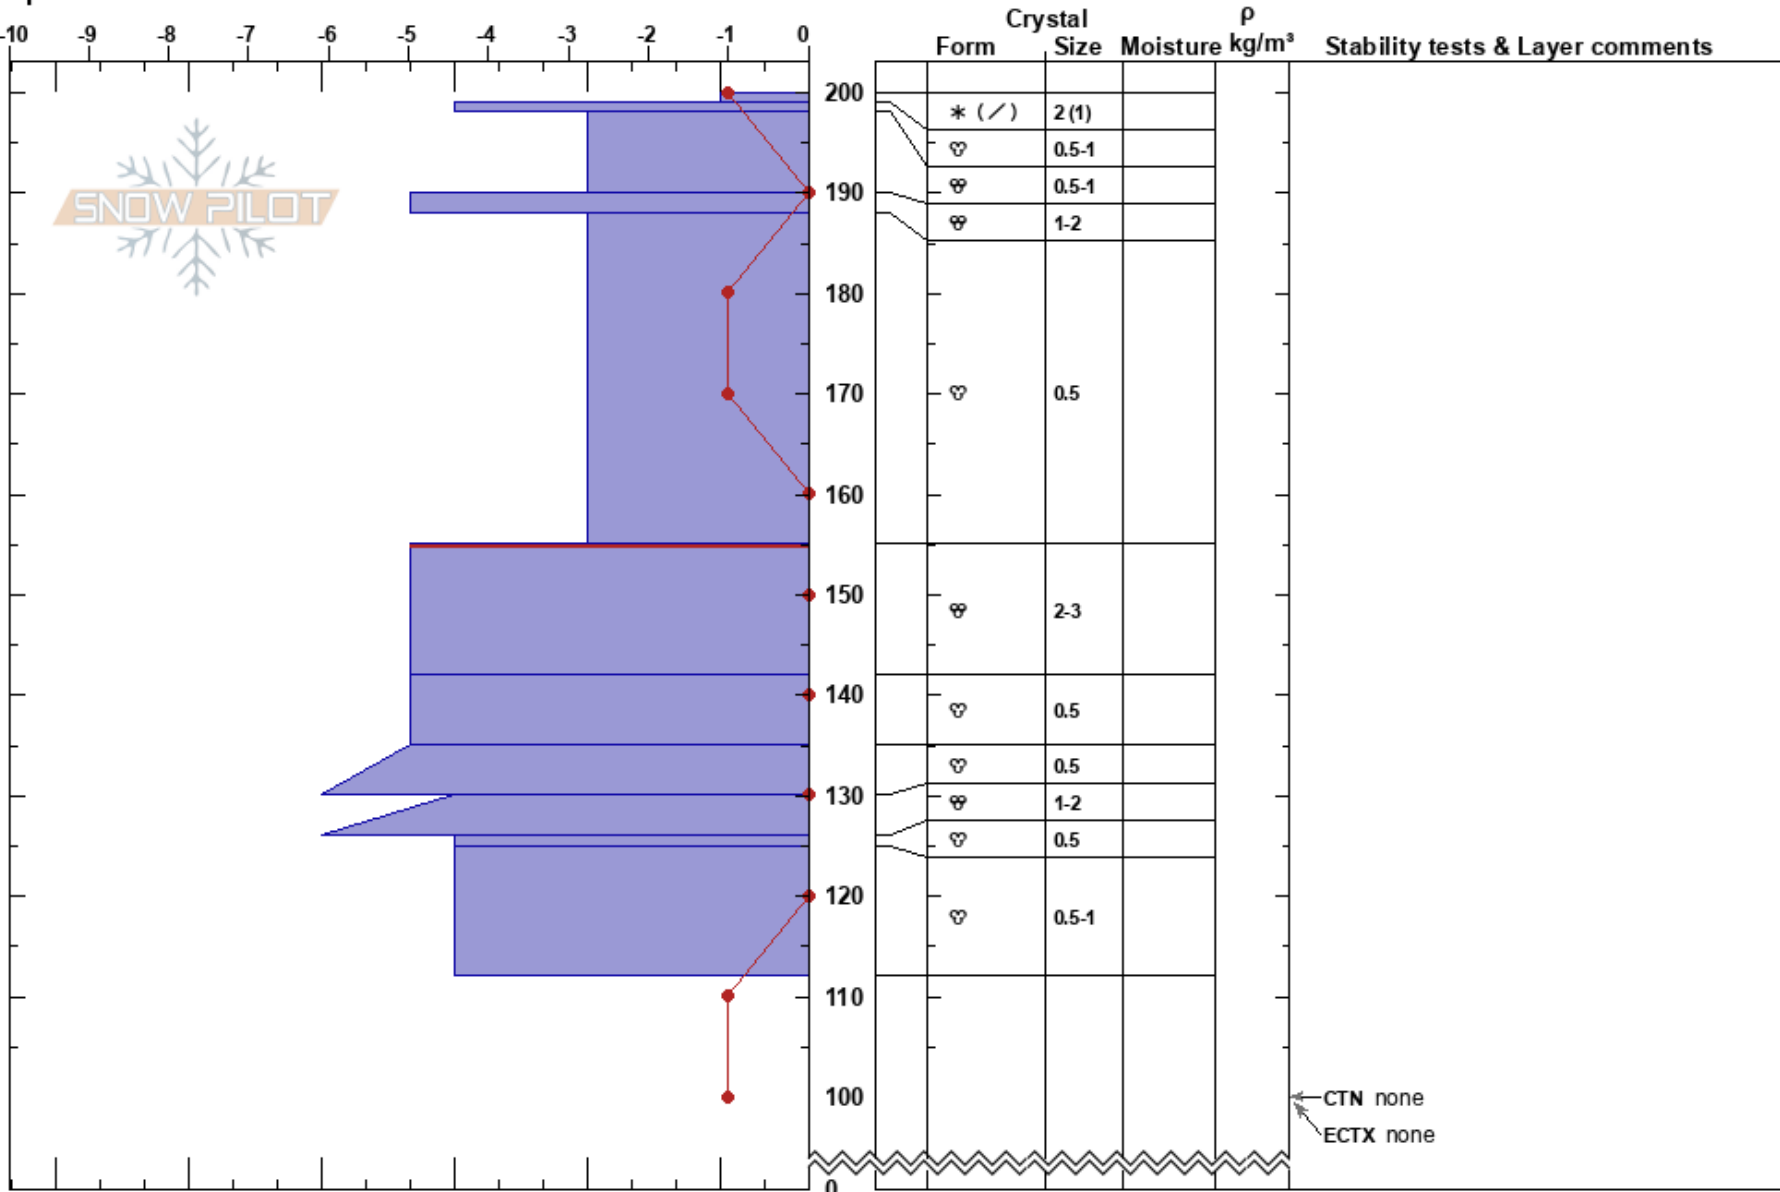

AVY 2 Commonwealth
 Central Cascades, West
 WA

Chris Convis
 01/28/2023 - 11:15am
 Co-ord: 47.44290N, -121.40076W
 Slope Angle: 30°
 Wind Loading: no

Stability:
 Air Temperature: 0°C
 Sky Cover: OVC
 Precipitation: S-1
 Wind: N Calm

HS:200
 PF: 38 155-142cm: Problematic layer
 PS: 15

Elevation: 1159 m
 Aspect: 130°
 Specifics:

Notes:

CTN none
 ECTX none