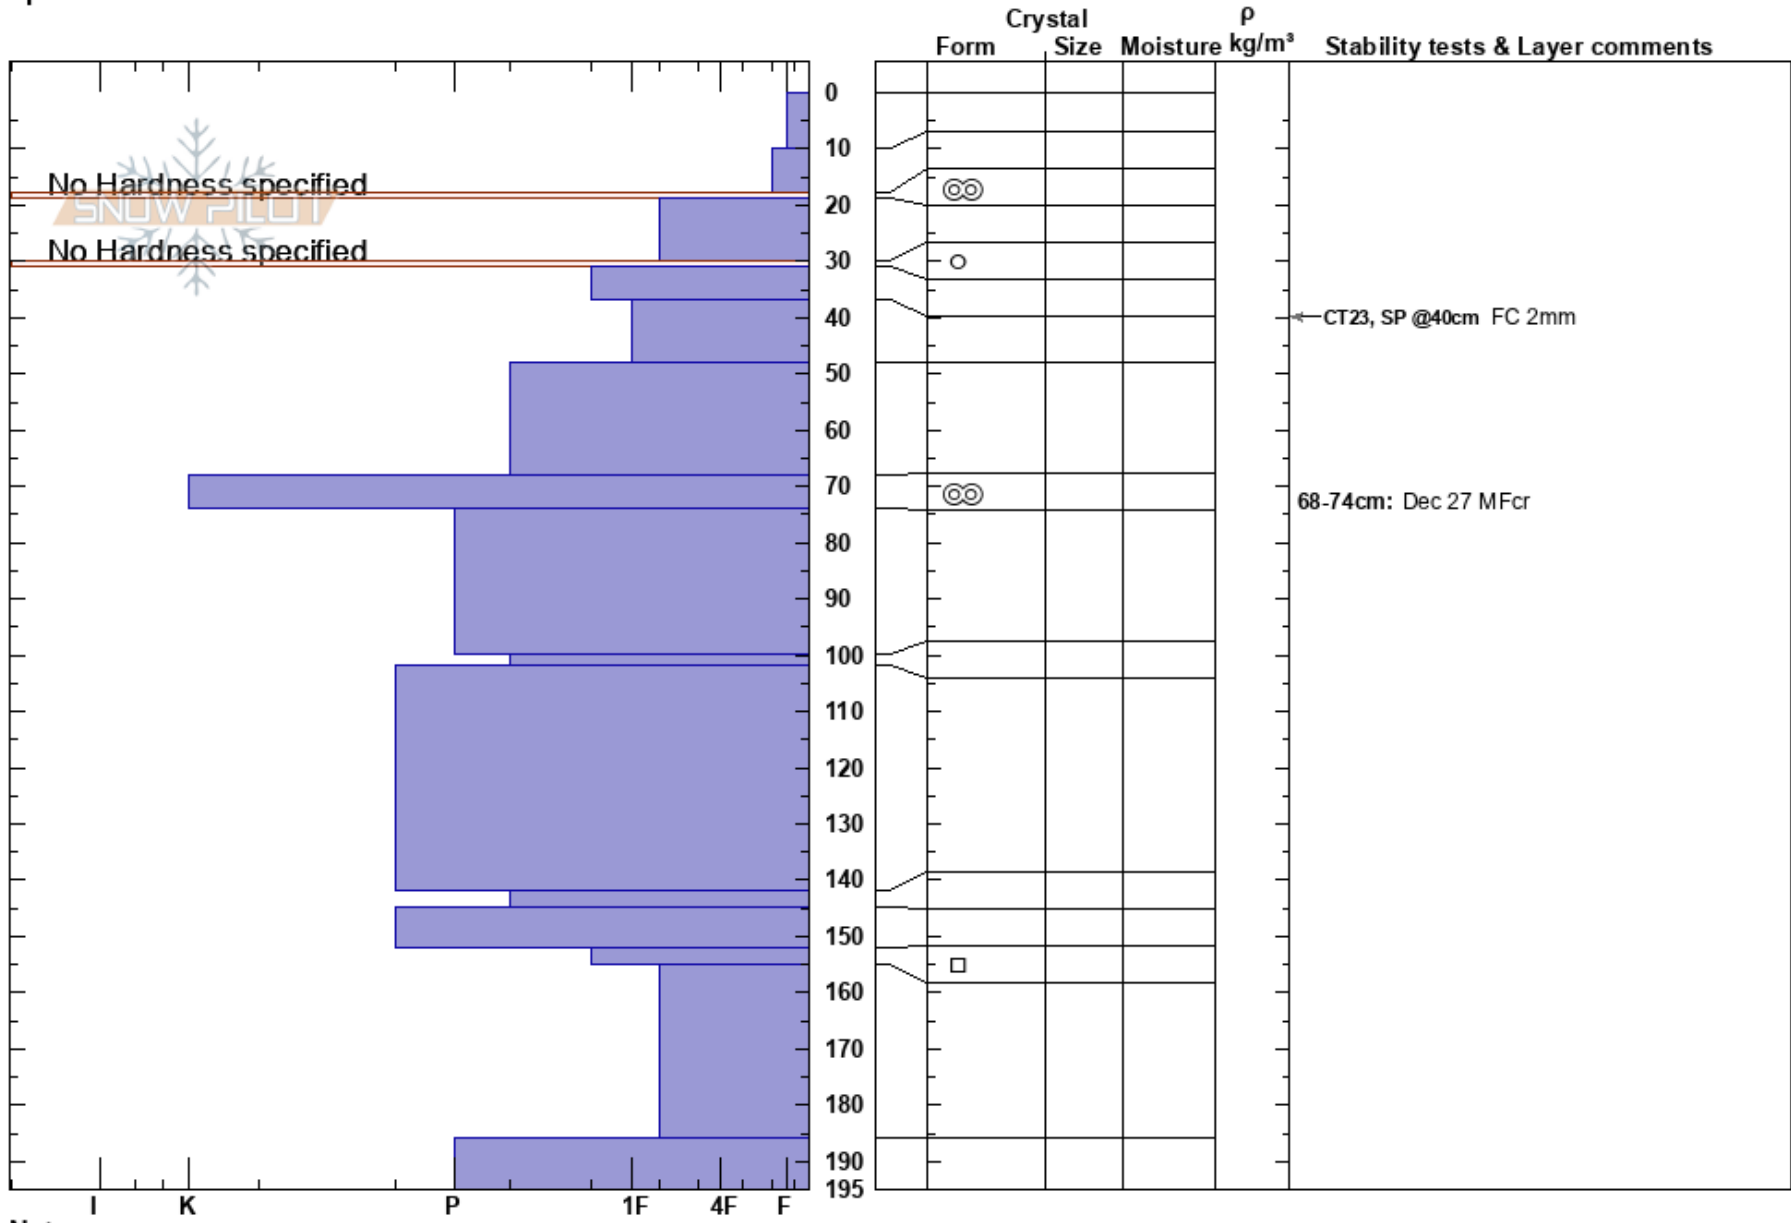

Outer Sib
 Lizard Range
 BC
 Elevation: 1900 m
 Aspect: N
 Specifics:

Last Frontier Heliskiing
 30/01/2023 - 12:00
 Co-ord:
 Slope Angle: 24°
 Wind Loading:

Stability:
 Air Temperature: -17°C
 Sky Cover: BKN
 Precipitation: S-1
 Wind: NW Light Breeze

HS: 195
 68-74cm: Dec 27 MFcr

Layer Notes:

Notes: