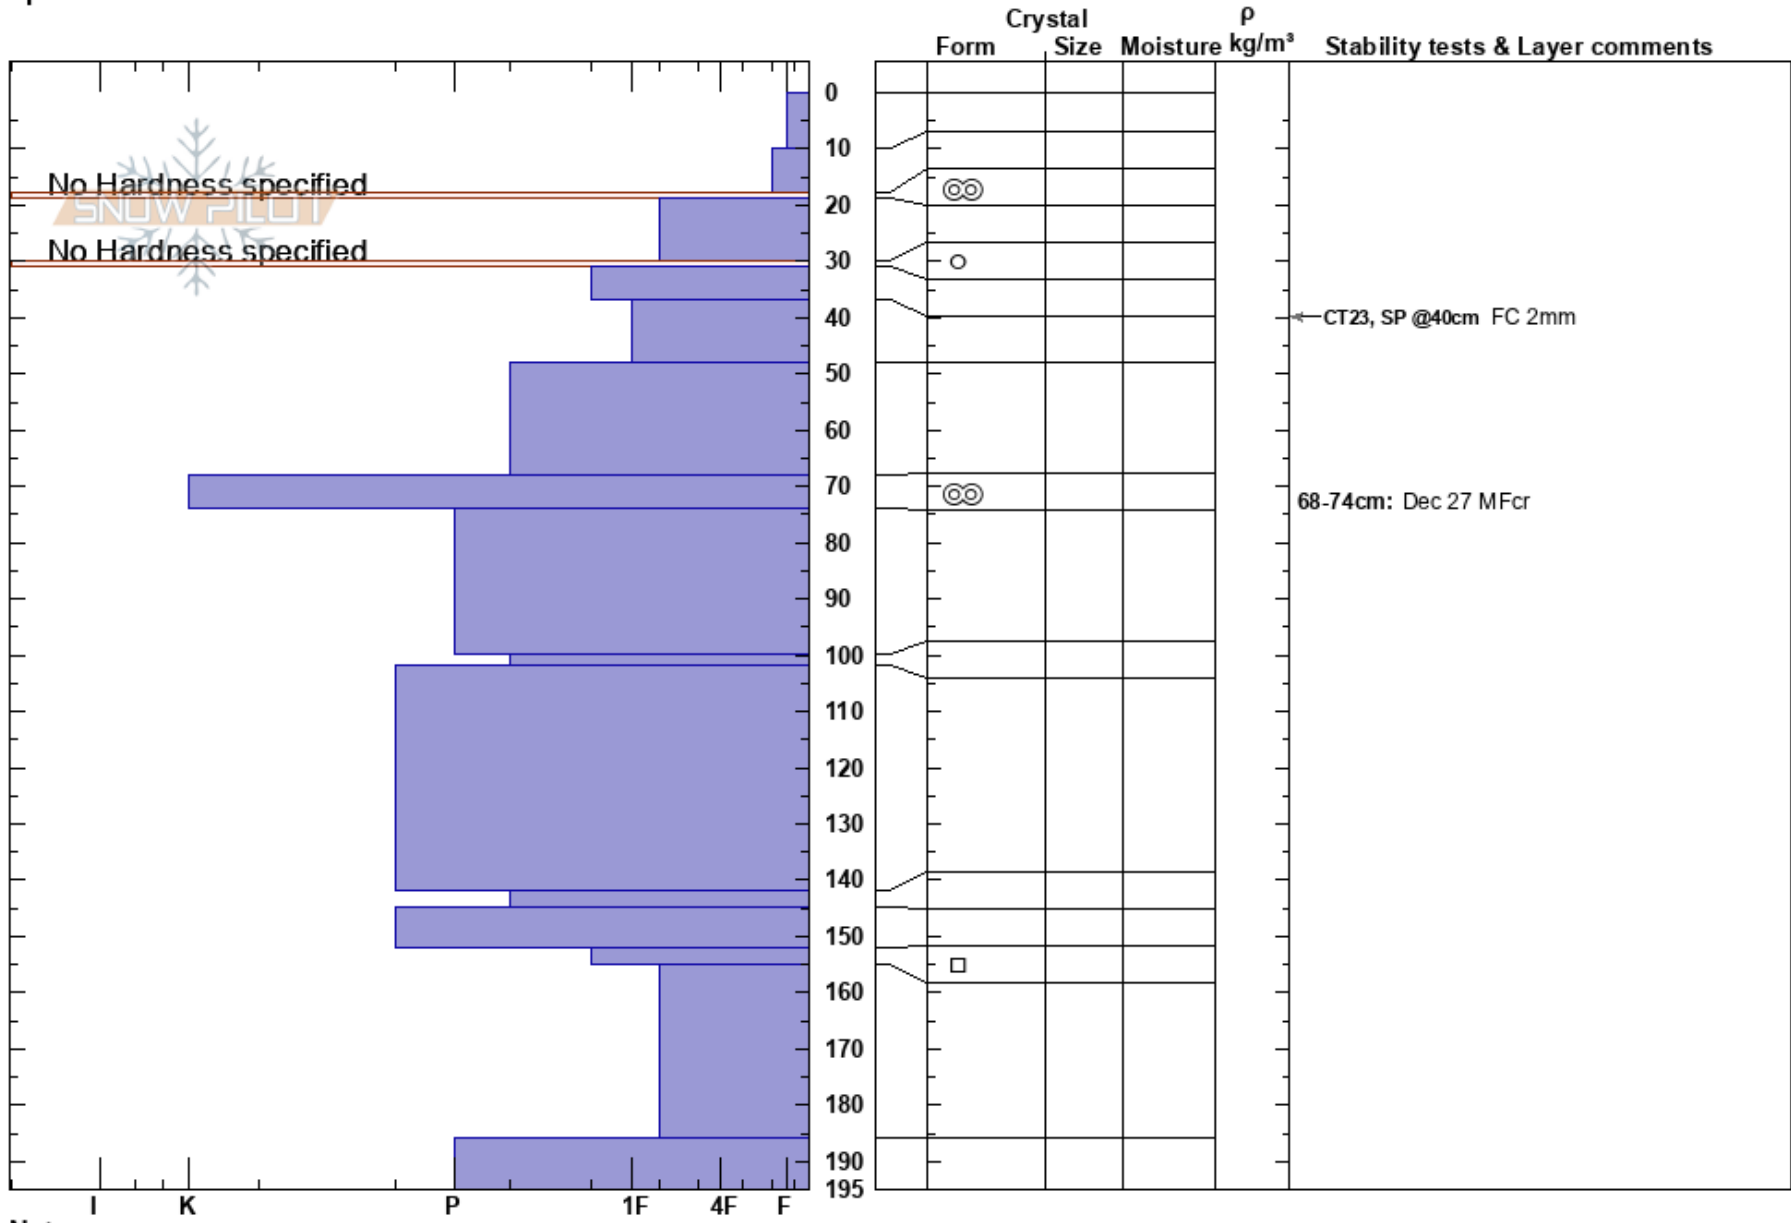

Outer Sib  
 Lizard Range  
 BC  
 Elevation: 1900 m  
 Aspect: N  
 Specifics:

Last Frontier Heliskiing  
 30/01/2023 - 12:00  
 Co-ord:  
 Slope Angle: 24°  
 Wind Loading:

Stability:  
 Air Temperature: -17°C  
 Sky Cover: BKN  
 Precipitation: S-1  
 Wind: NW Light Breeze

HS: 195  
 68-74cm: Dec 27 MFcr

Layer Notes:

Notes: