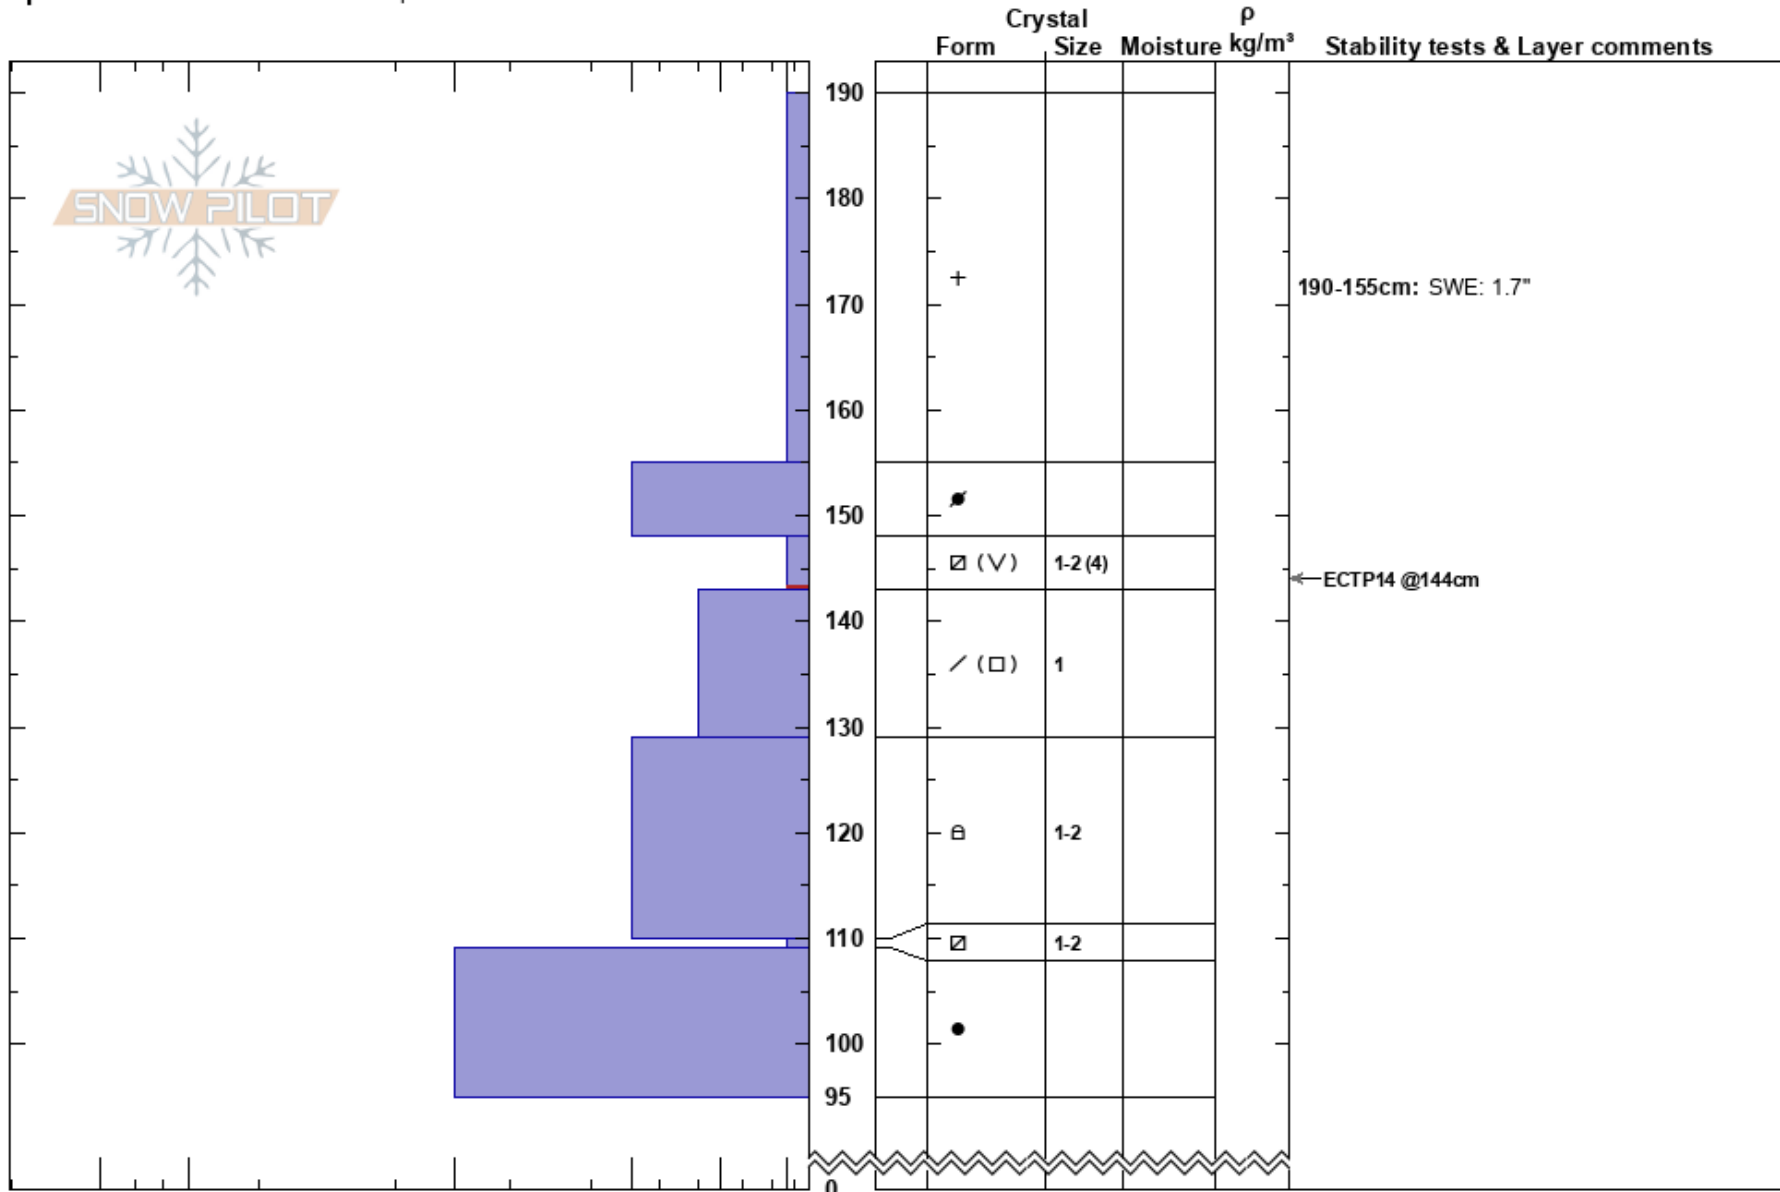

PF: 35

190-155cm: SWE: 1.7"

MT

Co-ord: 45.10130N, -109.90843W

Sky Cover: FEW

148-143cm: Problematic layer

Elevation: 10004 ft

Slope Angle: 24°

Precipitation: NO

Wind: NW Light Breeze

Aspect: 288°

Wind Loading: no

Specifics: Snowmobile tracks on slope

Notes: I K P 1F 4F F