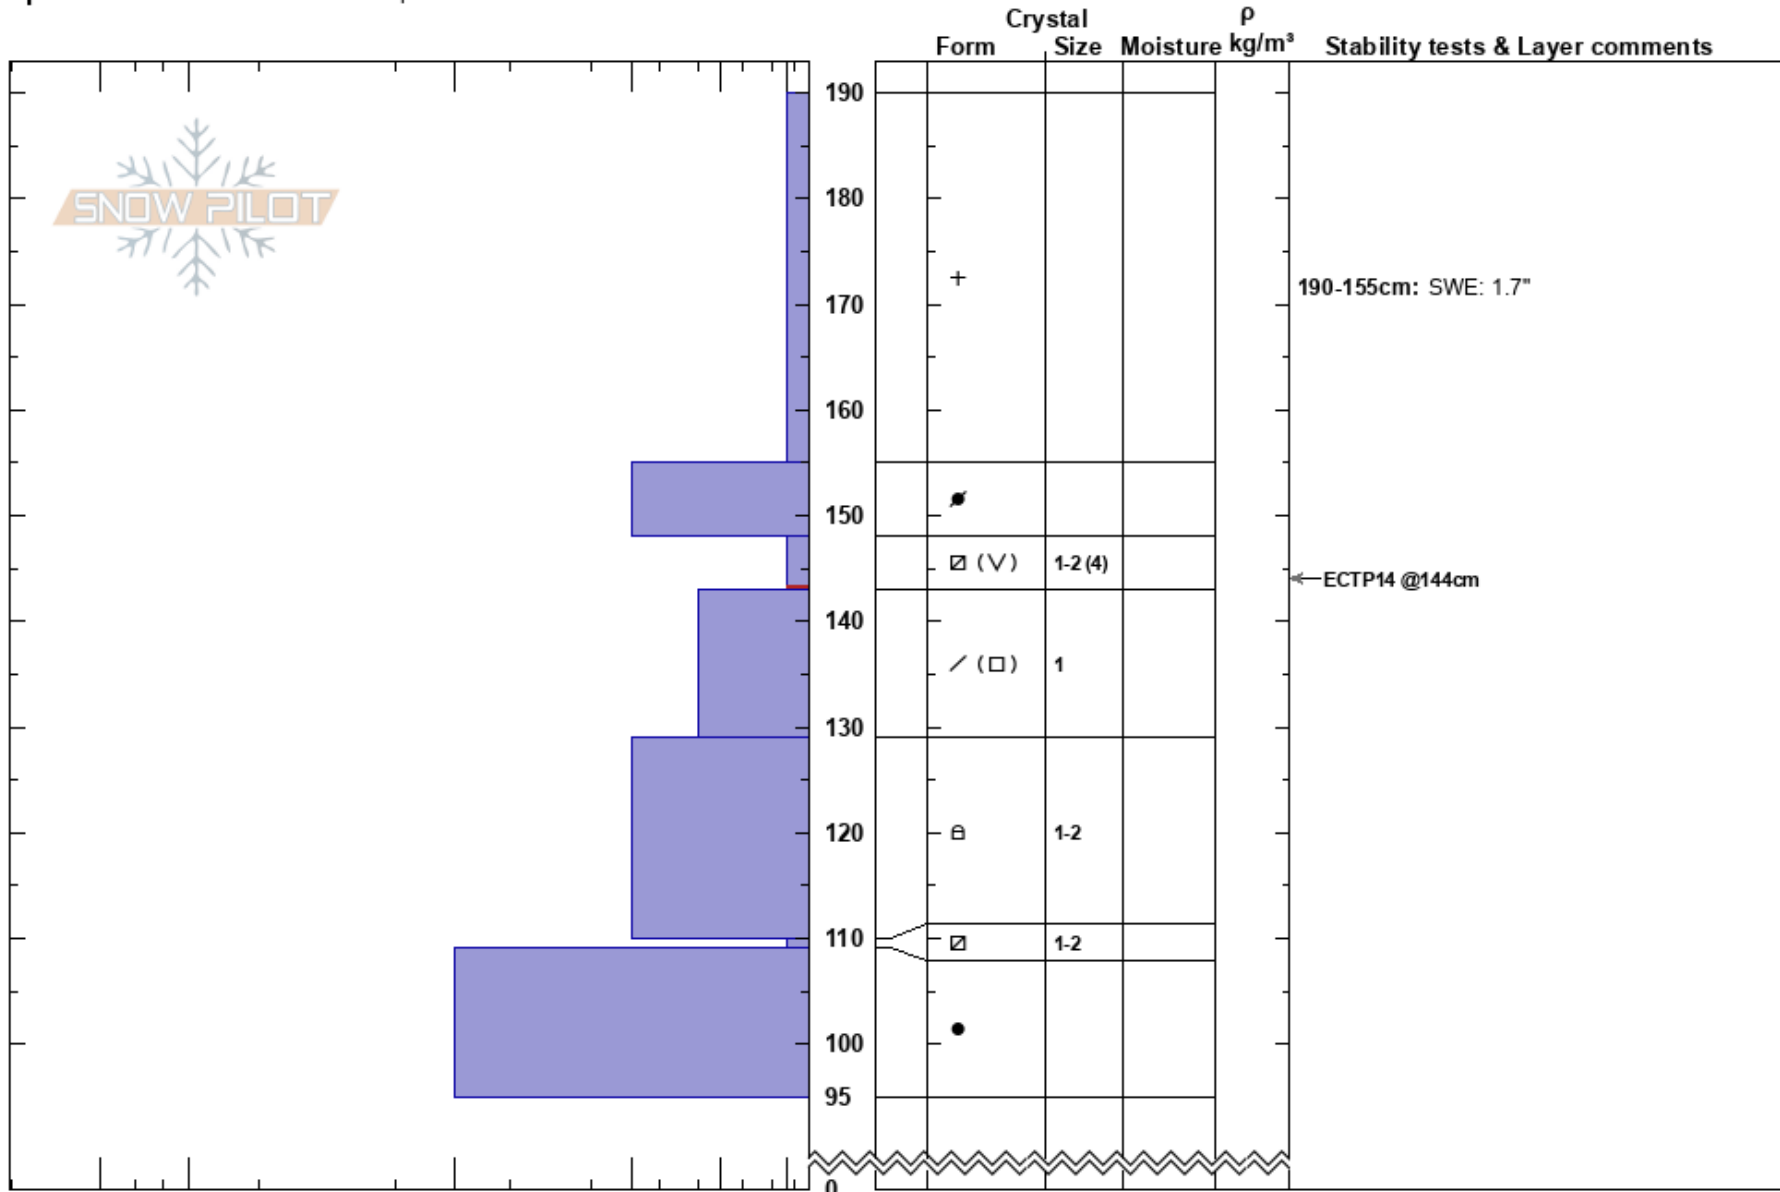

PF: 35

190-155cm: SWE: 1.7"

MT

Co-ord: 45.10130N, -109.90843W

Sky Cover: FEW

148-143cm: Problematic layer

Elevation: 10004 ft

Slope Angle: 24°

Precipitation: NO

Wind: NW Light Breeze

Aspect: 288°

Wind Loading: no

Specifics: Snowmobile tracks on slope

Notes:

I K P 1F 4F F