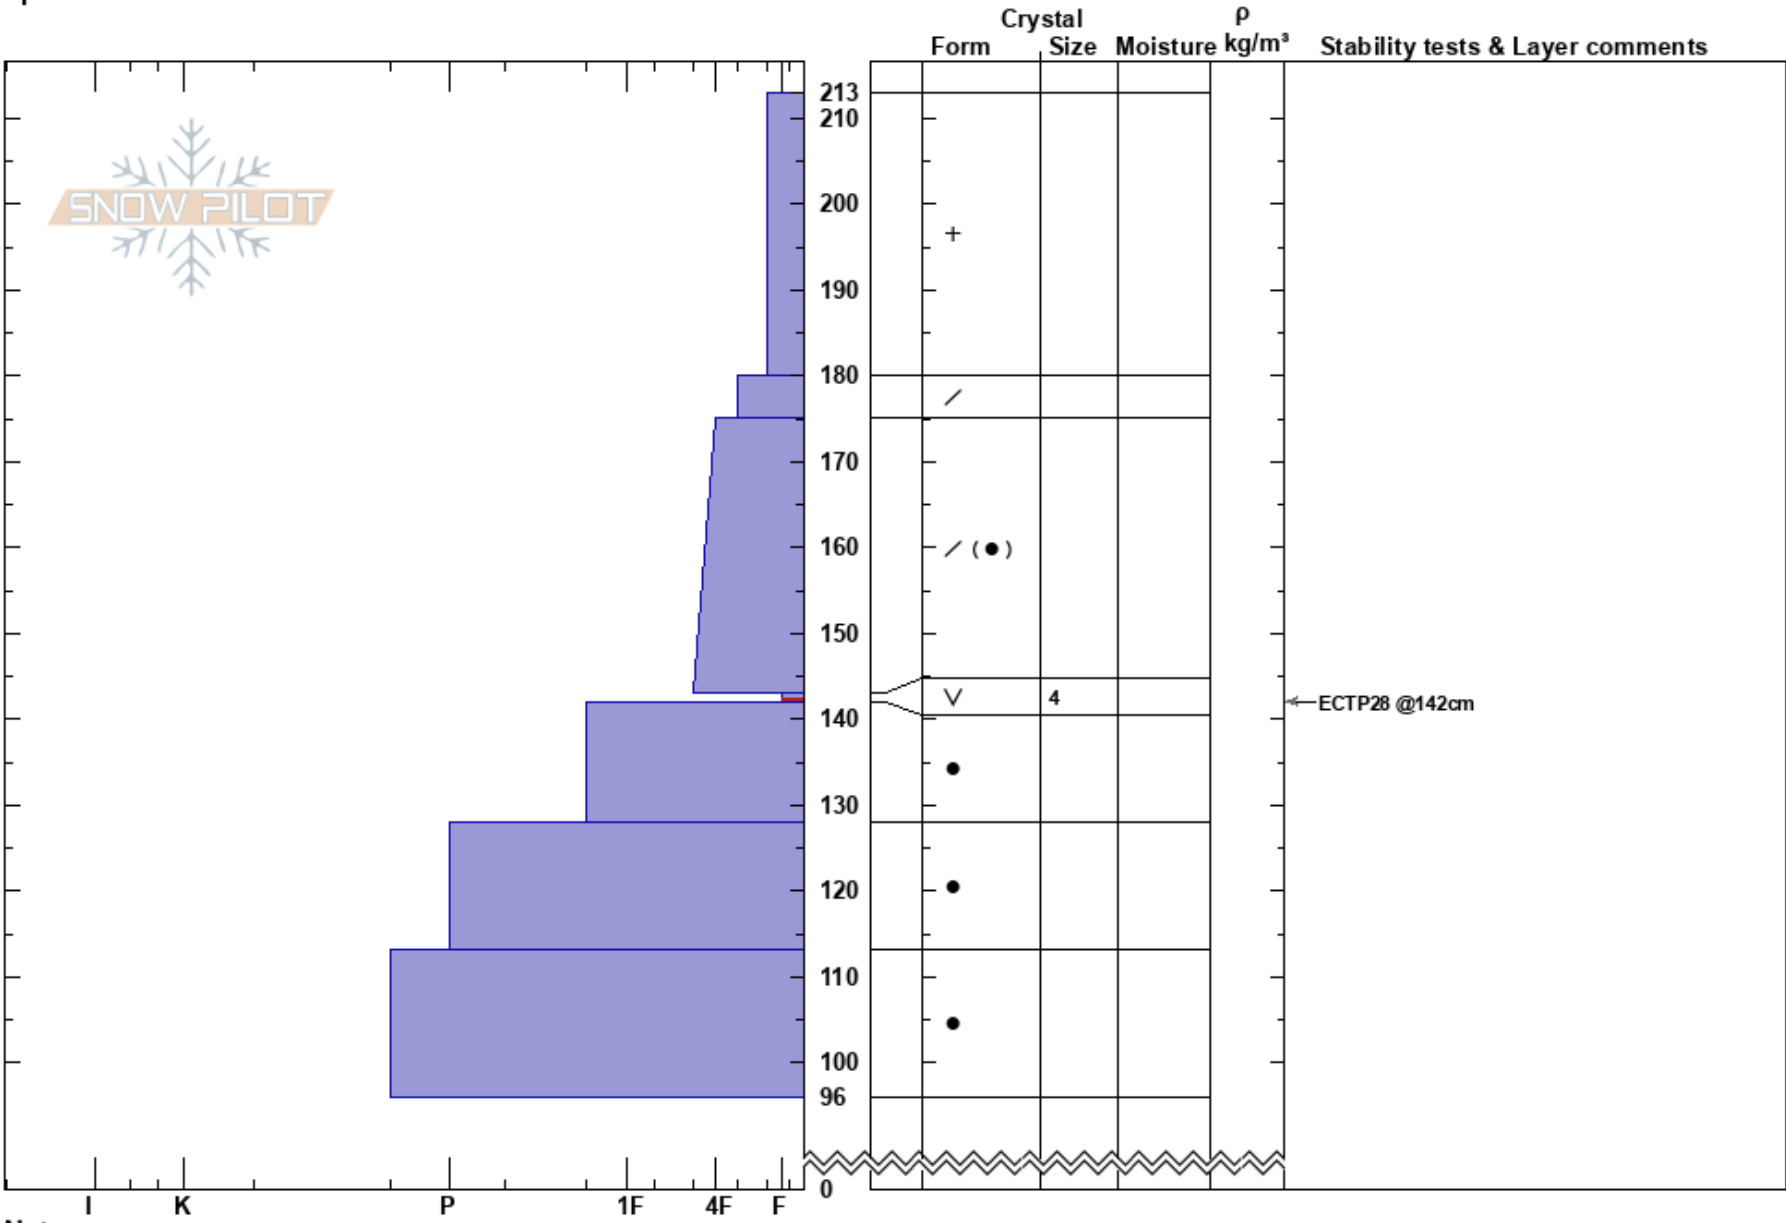

Almost Died
 Cooke City
 MT
 Elevation: 9497 ft
 Aspect: 57°
 Specifics:

Alex Haddad
 01/30/2023 - 9:32am
 Co-ord: 45.05048N, -109.93185W
 Slope Angle: 26°
 Wind Loading: no

Stability: Poor
 Air Temperature:
 Sky Cover: CLR
 Precipitation: NO
 Wind: Calm
 HS:213
 PF: 45 143-142cm: Problematic layer