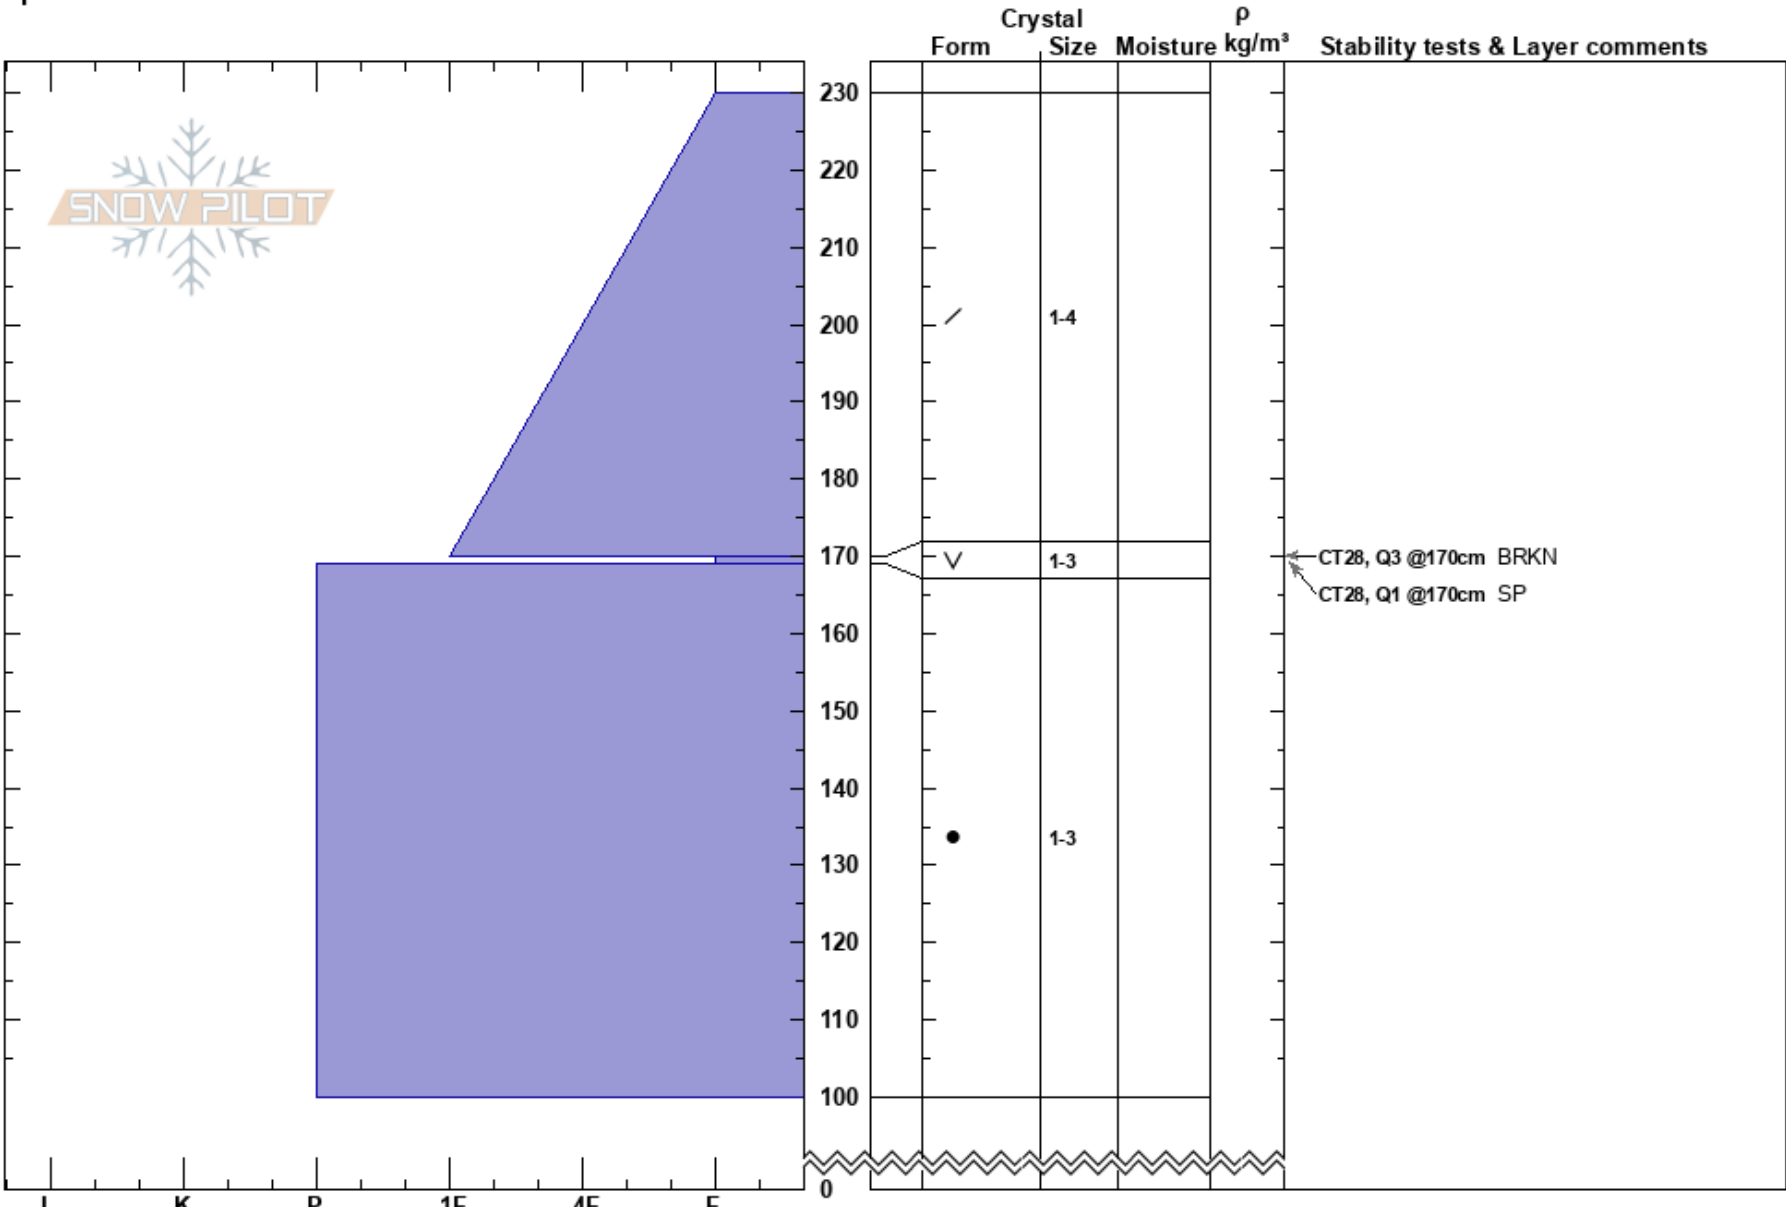

Upper Bam Bam
 Monashee
 BC
 Elevation: 2058 m
 Aspect: 45°
 Specifics:

Brock Freathy
 30/01/2023 - 11:00
 Co-ord: 50.23341N, -118.12736W
 Slope Angle: 38°
 Wind Loading:

Stability:
 Air Temperature: -13°C
 Sky Cover: CLR
 Precipitation: NO
 Wind: Calm

HS:230
 PF: 30
 PS: 20
 Layer Notes:

Notes: