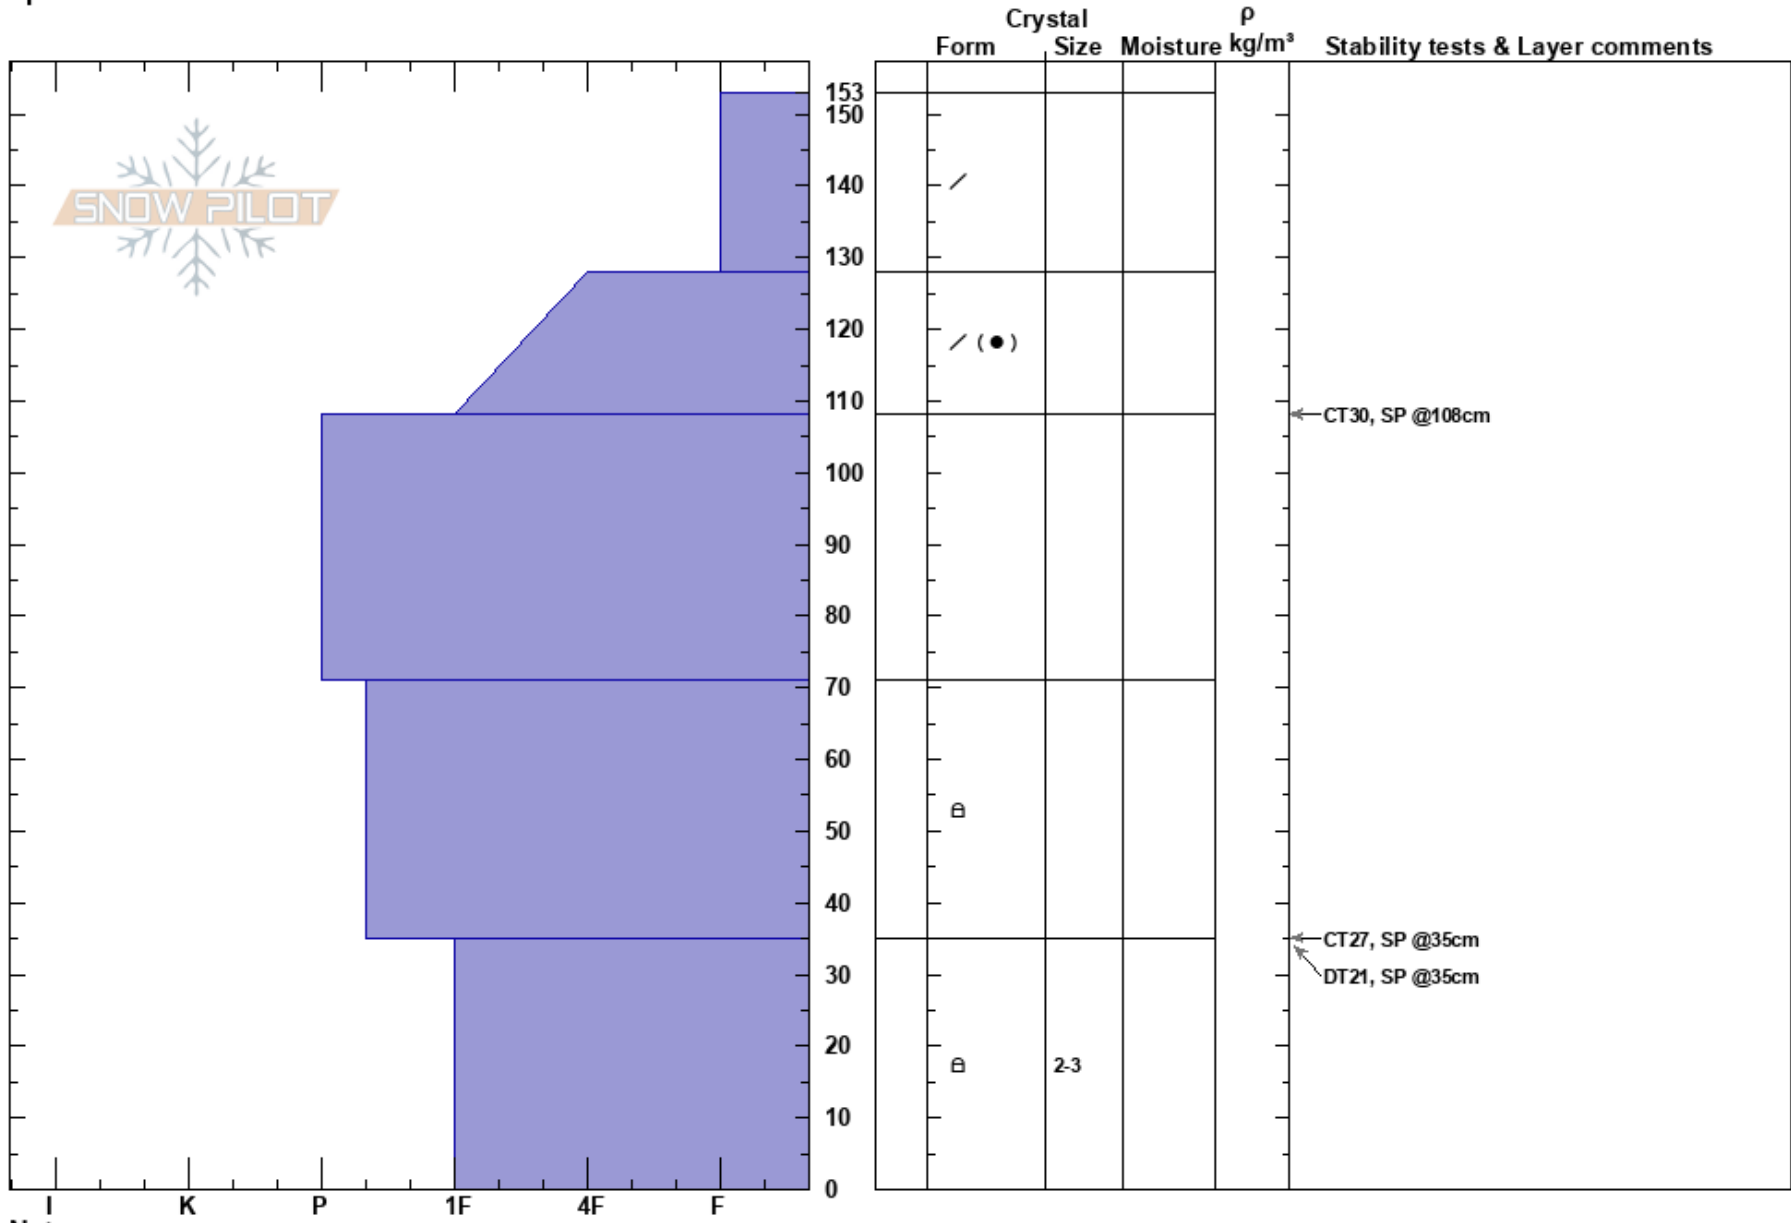

Ladies First
 Rockies
 BC
 Elevation: 1950 m
 Aspect: NW
 Specifics:

Matt Wylie
 30/01/2023 - 09:35
 Co-ord:
 Slope Angle: 28°
 Wind Loading:

Stability: **HS: 153**
 Air Temperature: -14°C **PF: 35** 128-108cm: Problematic layer
 Sky Cover: BKN **PS: 20**
 Precipitation: NO
 Wind: Calm

Notes: 2 CT tests performed on Jan 12th interface. First Test CTN.