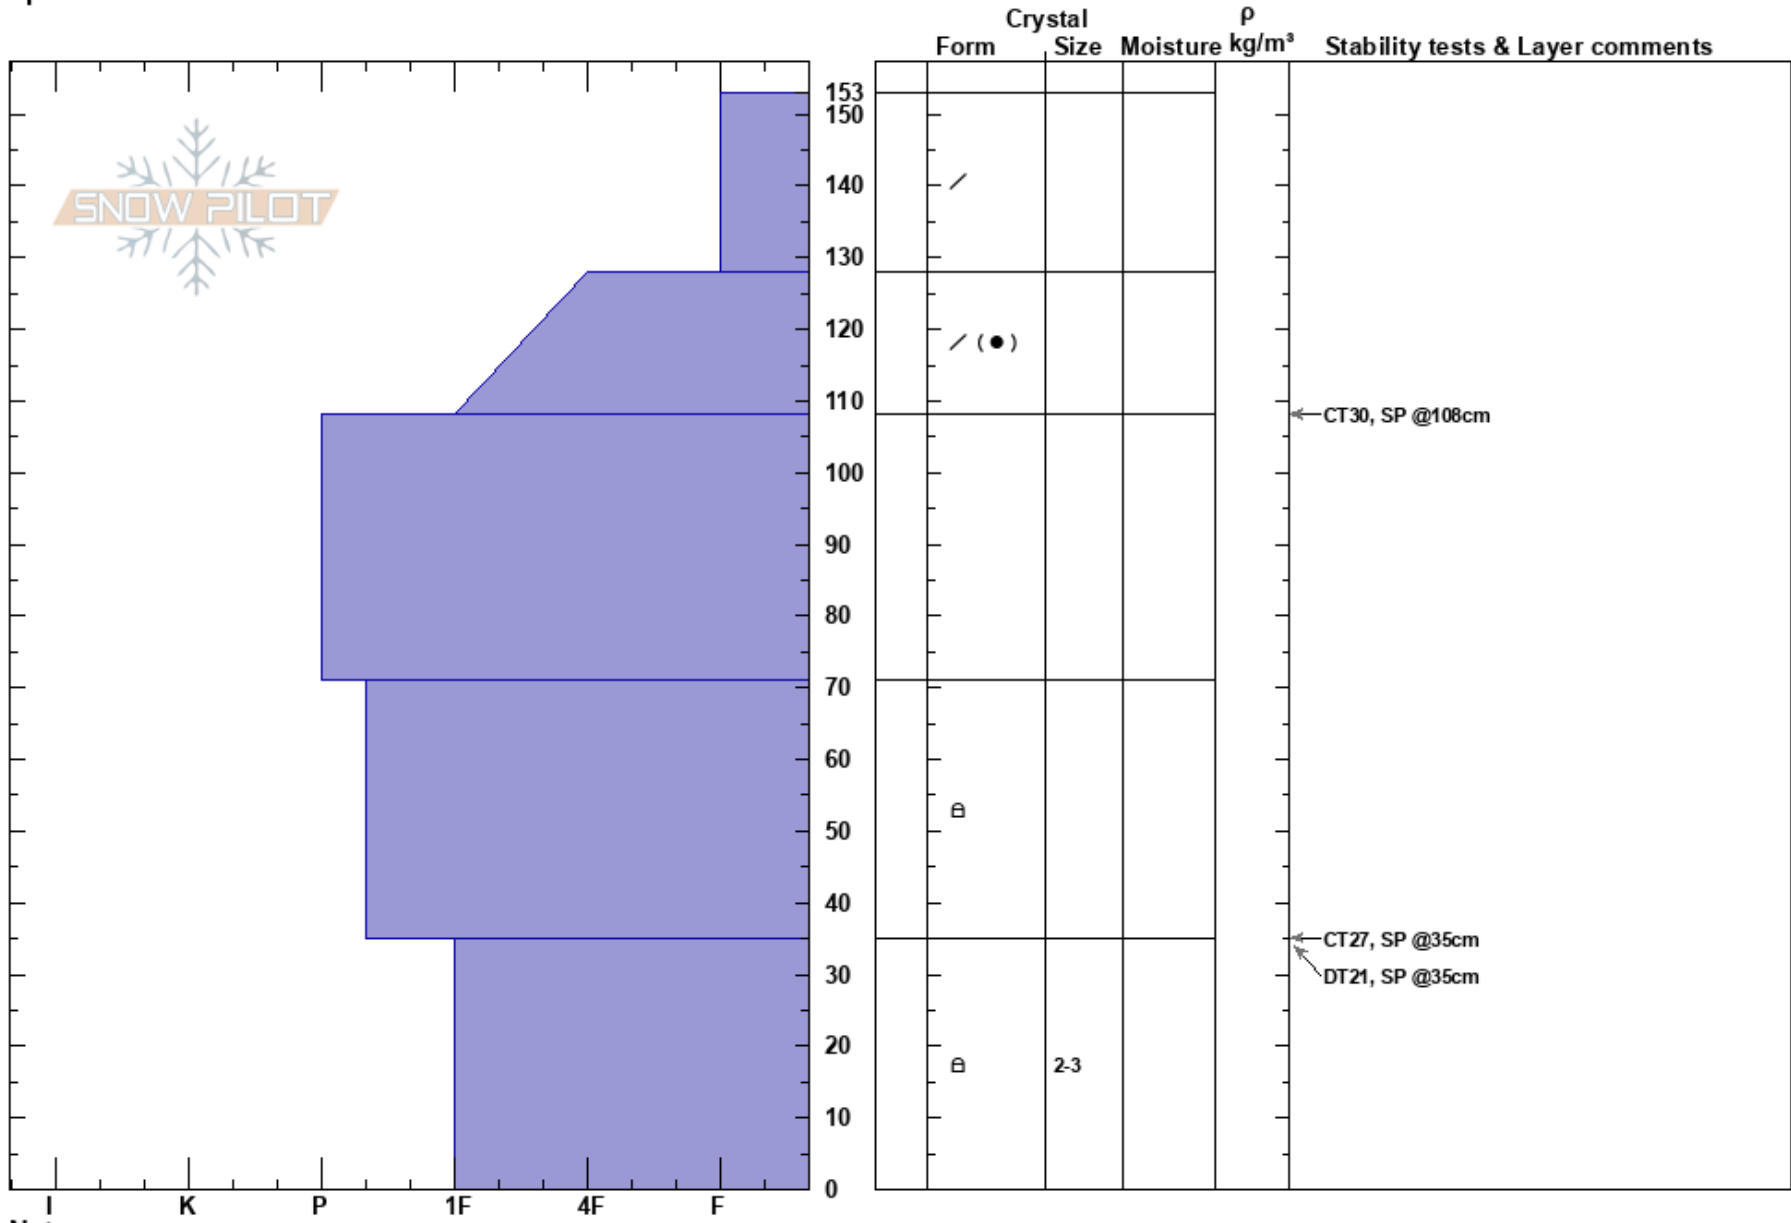

Ladies First  
 Rockies  
 BC  
 Elevation: 1950 m  
 Aspect: NW  
 Specifics:

Matt Wylie  
 30/01/2023 - 09:35  
 Co-ord:  
 Slope Angle: 28°  
 Wind Loading:

Stability: **HS: 153**  
 Air Temperature: -14°C **PF: 35** 128-108cm: Problematic layer  
 Sky Cover: BKN **PS: 20**  
 Precipitation: NO  
 Wind: Calm

Notes: 2 CT tests performed on Jan 12th interface. First Test CTN.