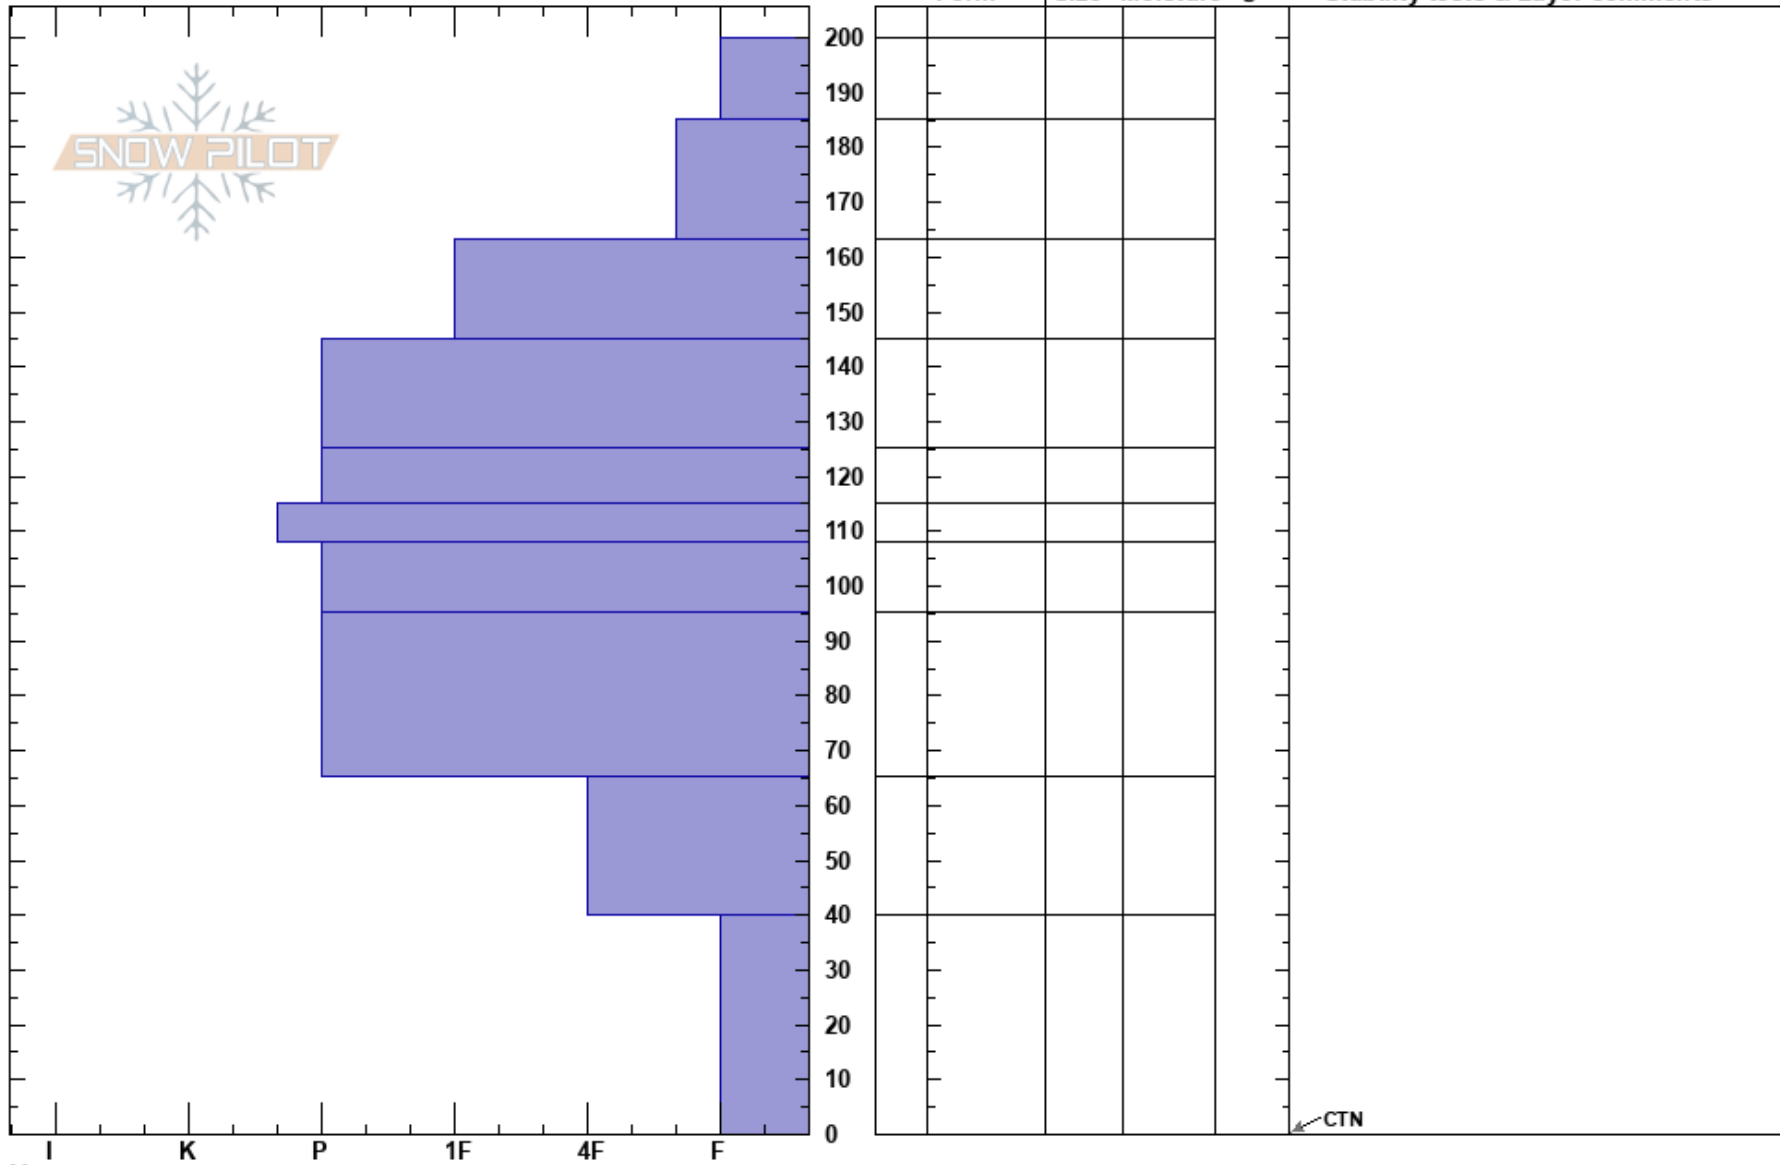

Sweetness Moraine
Rockies
BC
Elevation: 2025 m
Aspect: W
Specifics:

Shane Kroeger
30/01/2023 - 12:20
Co-ord:
Slope Angle: 28°
Wind Loading:

Stability: **HS:200**
Air Temperature: -19°C
Sky Cover: OVC
Precipitation: S-1
Wind: Calm
Layer Notes: 65-40cm: Problematic layer