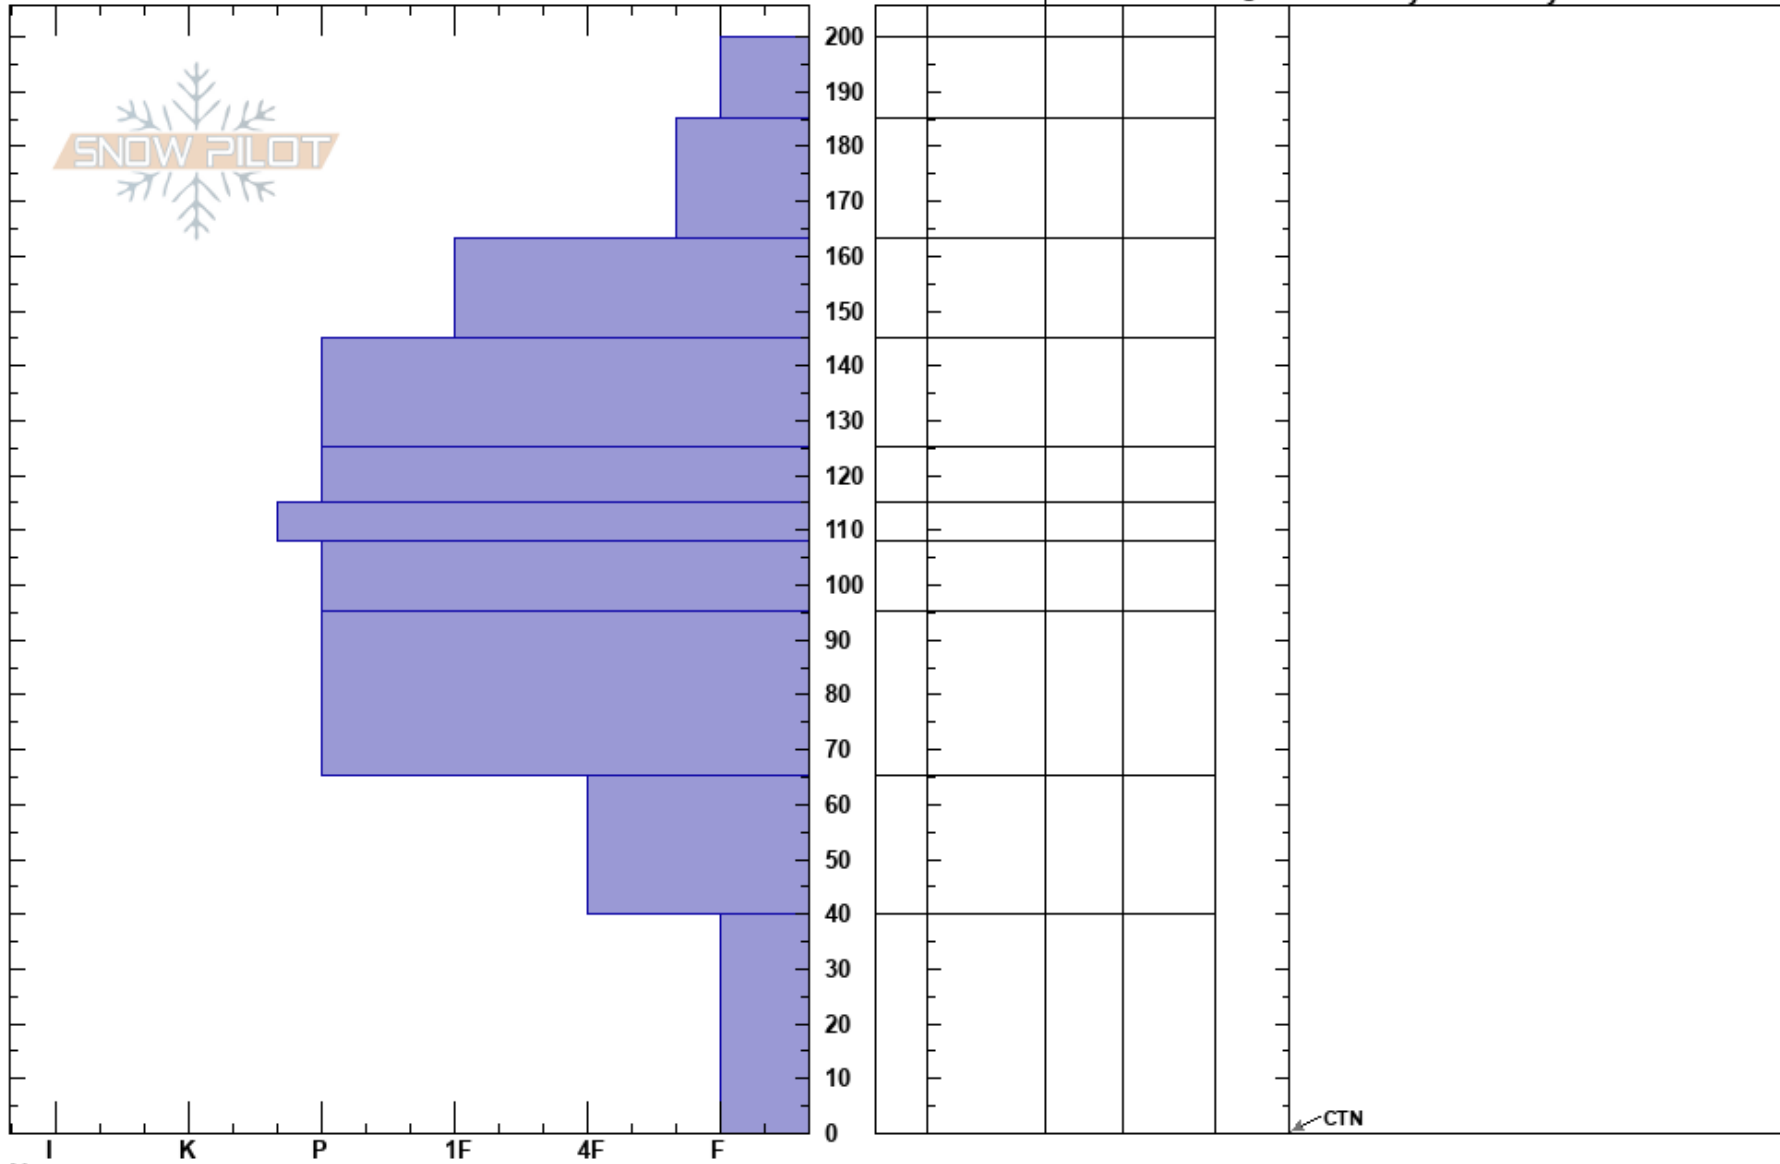

Sweetness Moraine
Rockies
BC
Elevation: 2025 m
Aspect: W
Specifics:

Shane Kroeger
30/01/2023 - 12:20
Co-ord:
Slope Angle: 28°
Wind Loading:

Stability:
Air Temperature: -19°C
Sky Cover: OVC
Precipitation: S-1
Wind: Calm

HS:200
Layer Notes:
65-40cm: Problematic layer

Notes: