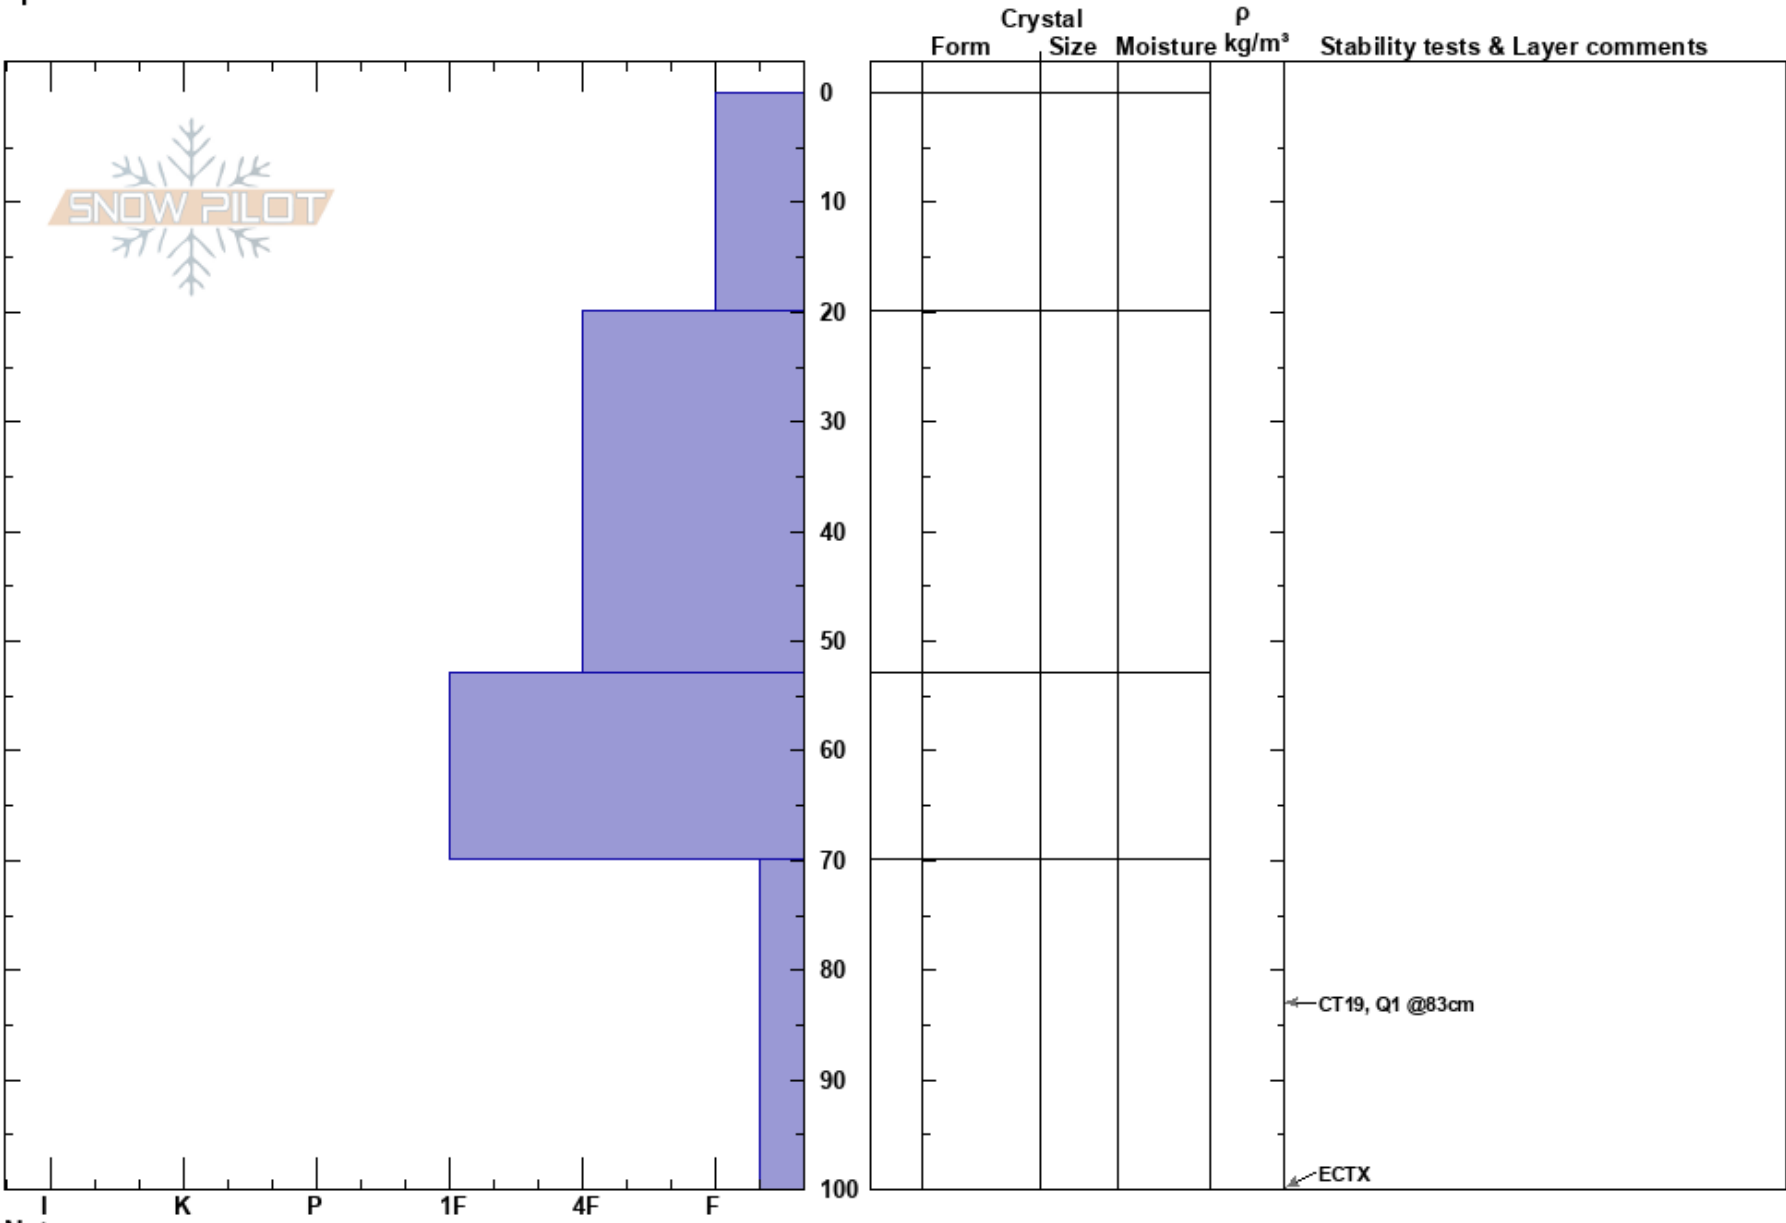

Lizard Head Pass  
 San Juan Range  
 CO  
**Elevation:** 10545 ft  
**Aspect:** S  
**Specifics:**

Tanner Taylor  
 01/30/2023 - 1:00am  
**Co-ord:** 37.80582N, -107.93788W  
**Slope Angle:** 15°  
**Wind Loading:**

**Stability:**  
**Air Temperature:** 20°F  
**Sky Cover:** OVC  
**Precipitation:** S2  
**Wind:** Light Breeze  
**HS:** 100  
**Layer Notes:**

← CT19, Q1 @83cm

← ECTX

Notes: