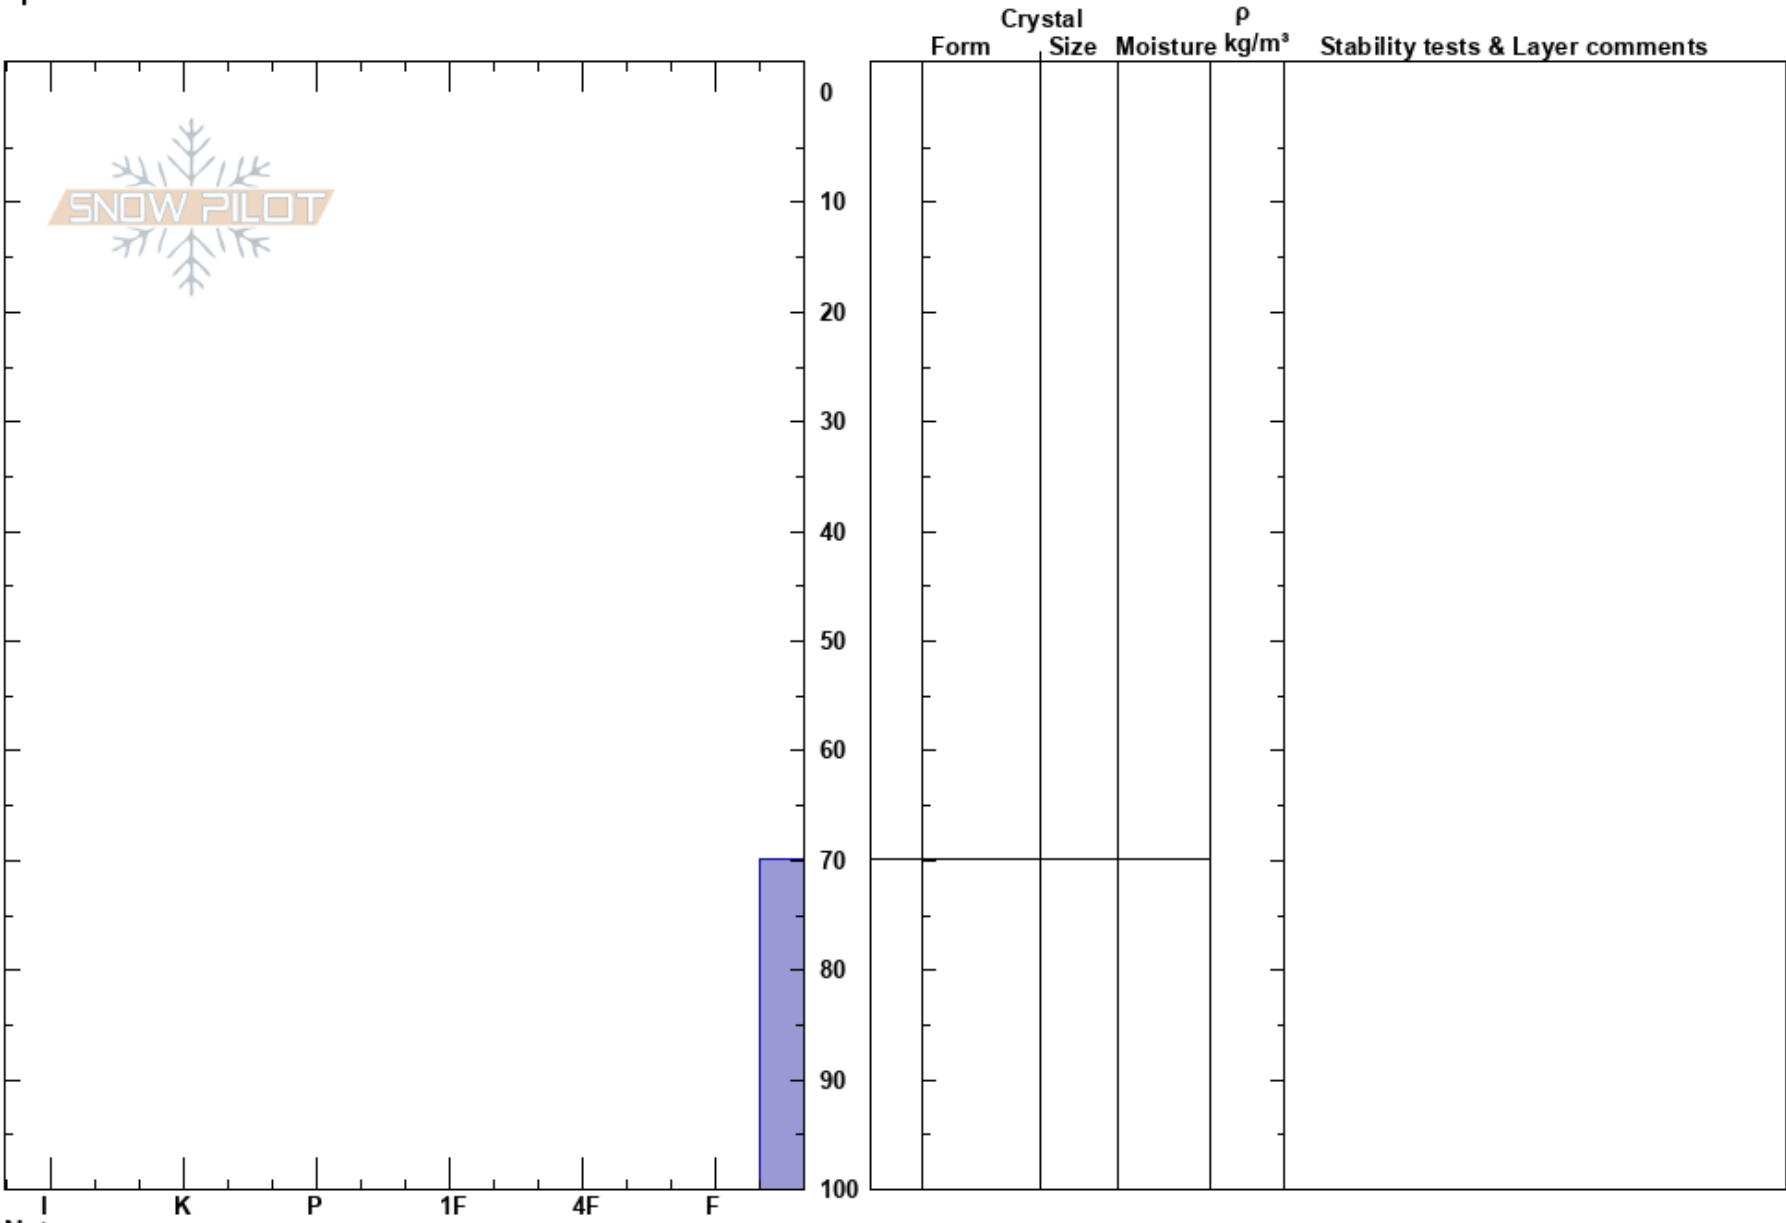

Lizard Head Pass
San Juan Range
CO
Elevation: 10525 ft
Aspect: S
Specifics:

Tanner Taylor
01/30/2023 - 1:00am
Co-ord: 37.80586N, -107.93829W
Slope Angle: 15°
Wind Loading: no

Stability:
Air Temperature: 20°F
Sky Cover: OVC
Precipitation: S1
Wind: Light Breeze

HS: 100

Layer Notes:

Notes: