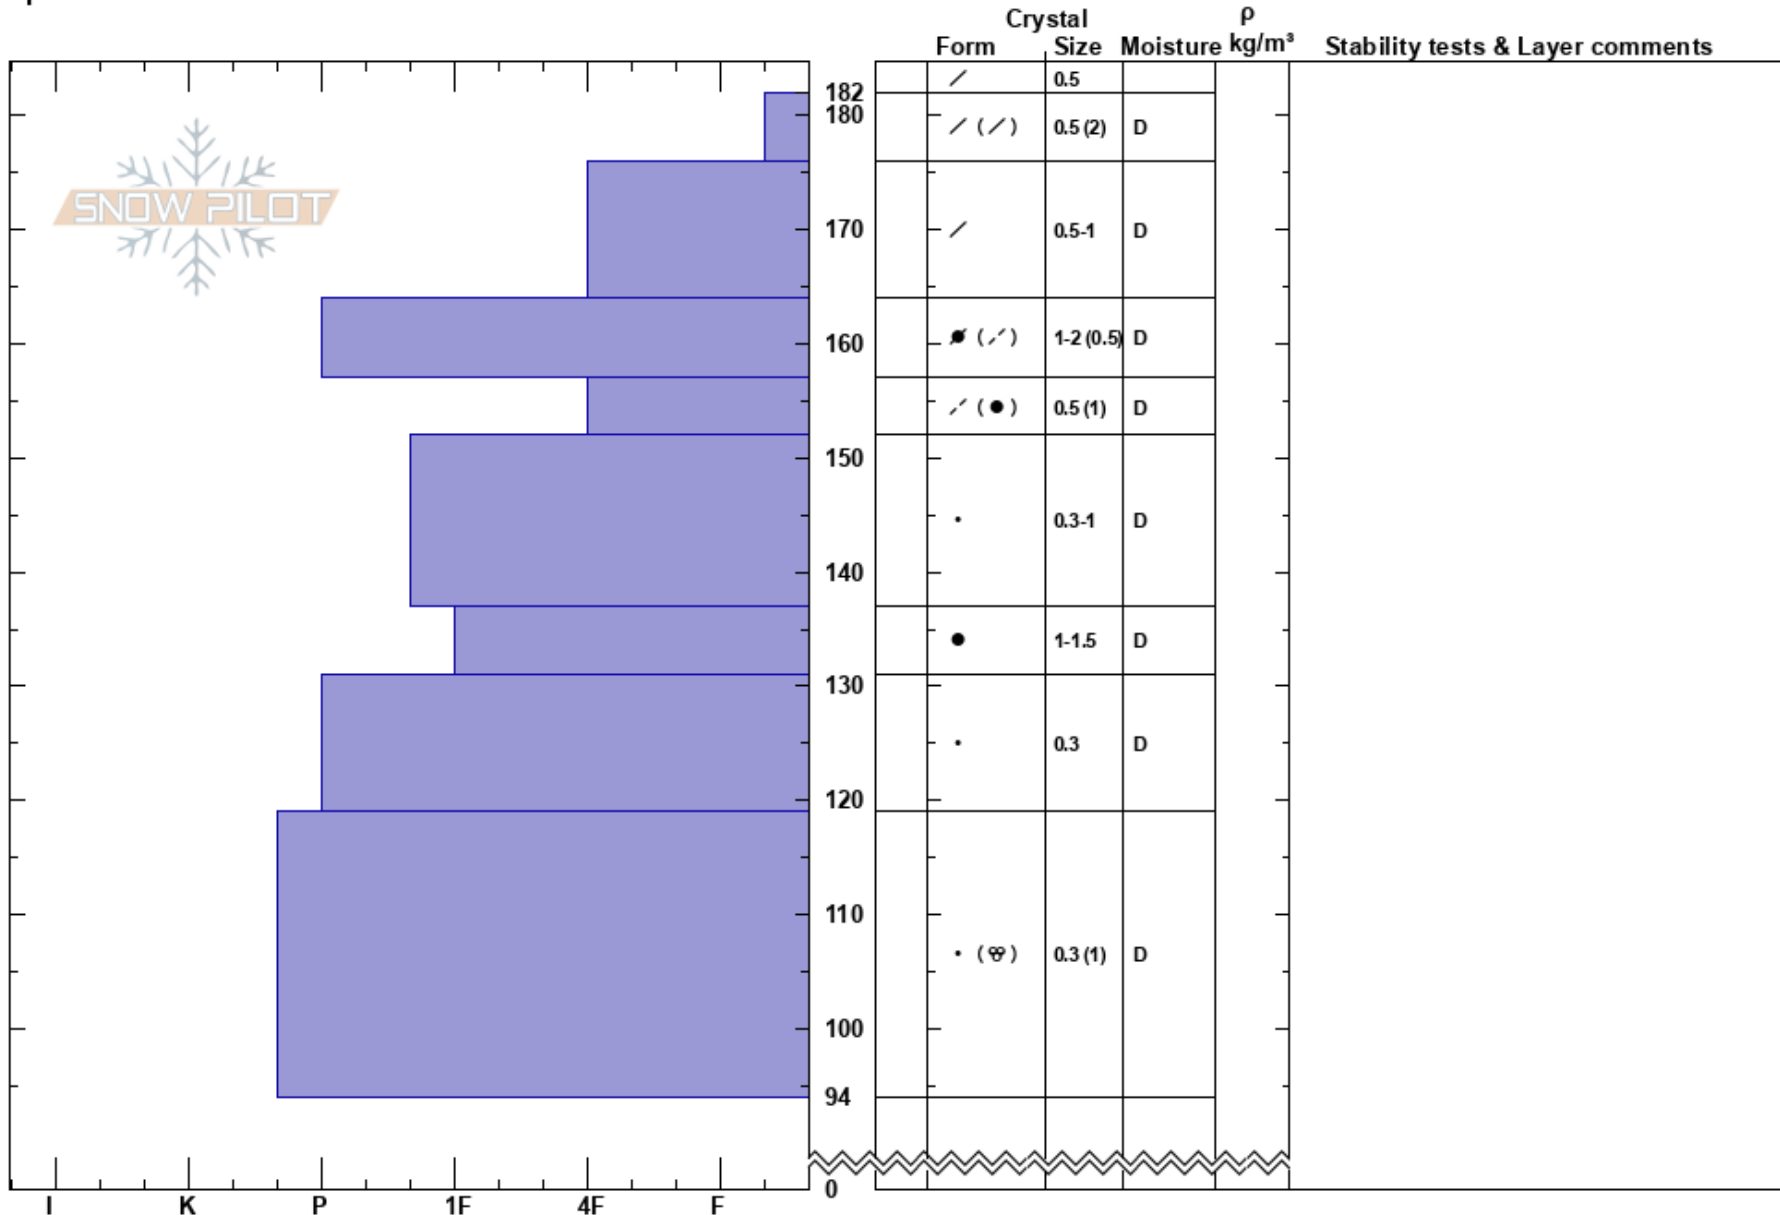

Inspiration Point
 Bear River Range
 UT
 Elevation: 8722 ft
 Aspect: W
 Specifics:

Noah Sievers
 01/30/2023 - 2:25pm
 Co-ord: 41.43490N, -111.72591W
 Slope Angle:
 Wind Loading:

Stability: Good
 Air Temperature:
 Sky Cover: CLR
 Precipitation: NO
 Wind: Calm
 HS: 182
 PF: 40
 PS: 15
 Layer Notes:
 164-157cm: Problematic layer