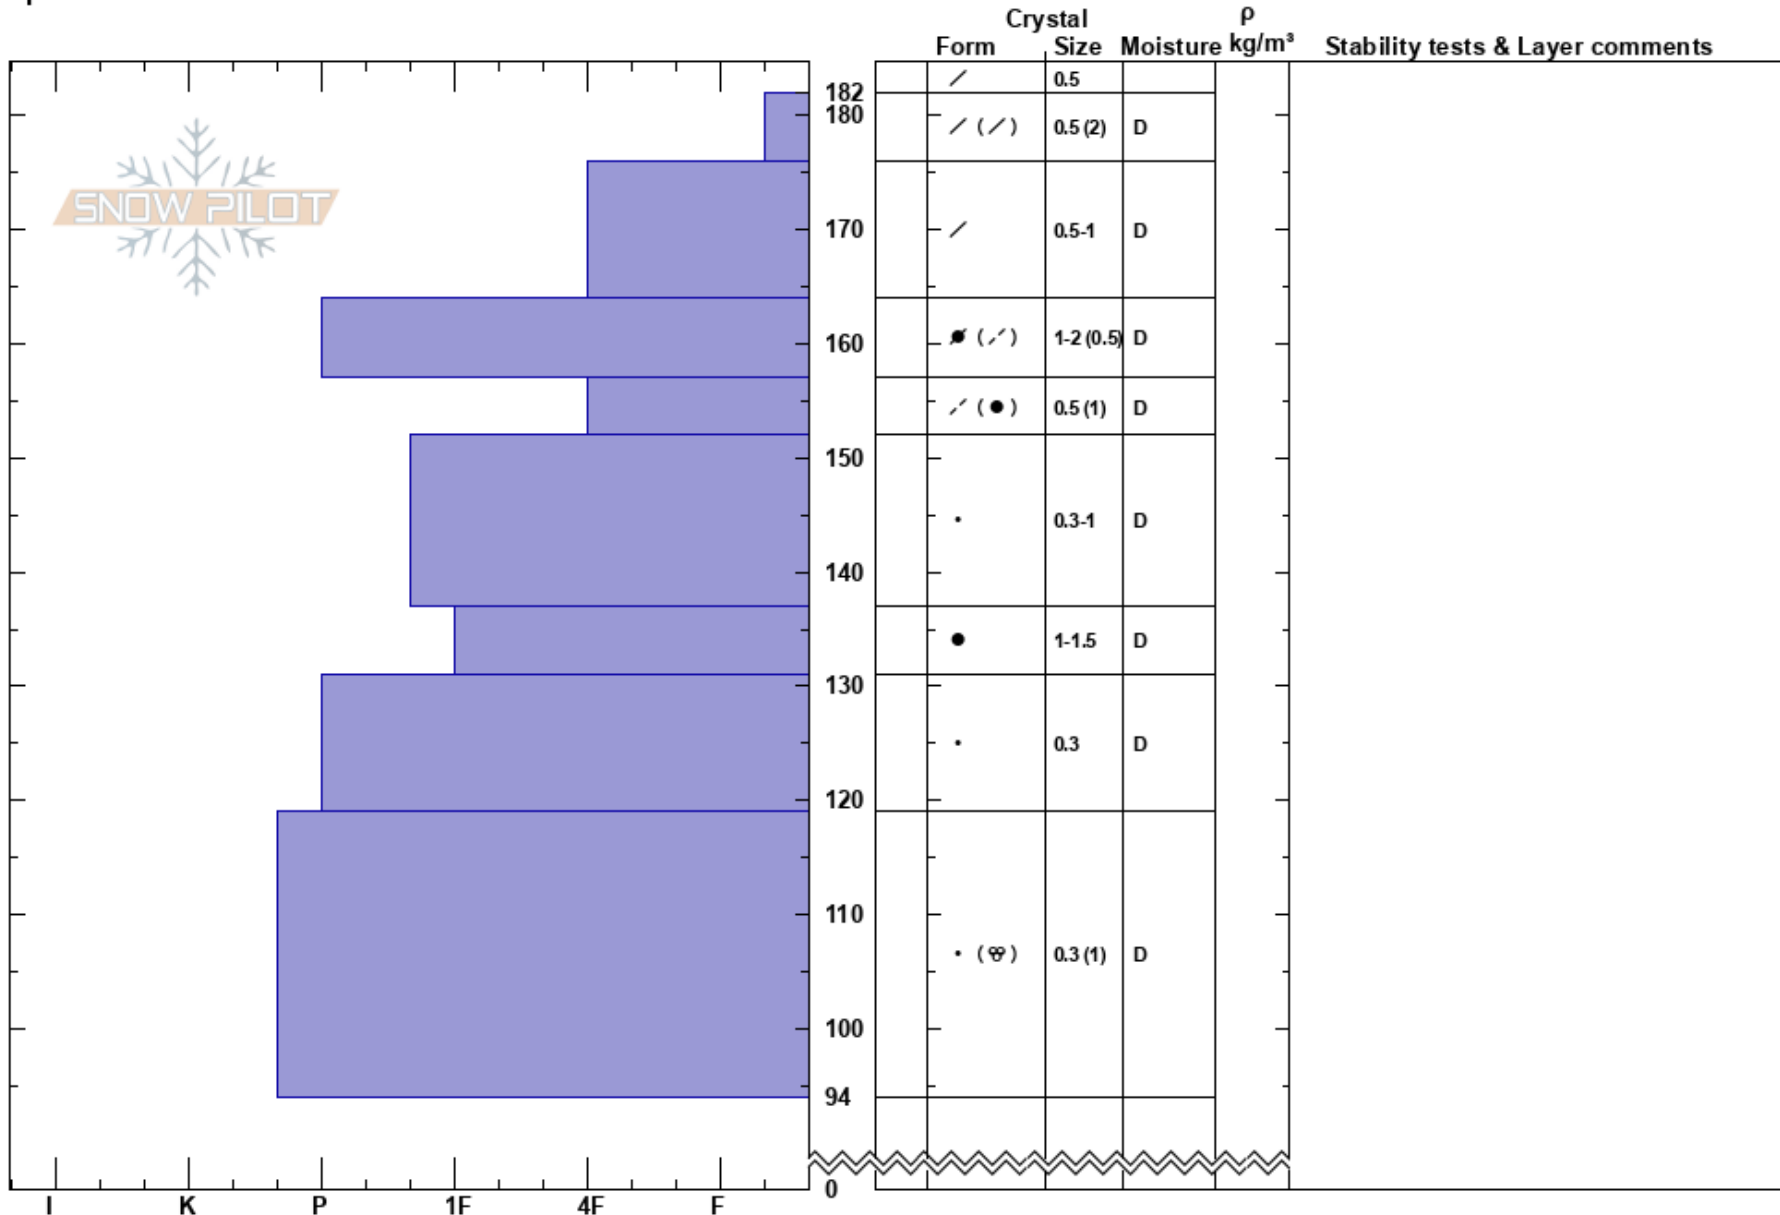

Inspiration Point  
 Bear River Range  
 UT  
 Elevation: 8722 ft  
 Aspect: W  
 Specifics:

Noah Sievers  
 01/30/2023 - 2:25pm  
 Co-ord: 41.43490N, -111.72591W  
 Slope Angle:  
 Wind Loading:

Stability: Good  
 Air Temperature:  
 Sky Cover: CLR  
 Precipitation: NO  
 Wind: Calm  
 HS: 182  
 PF: 40  
 PS: 15  
 Layer Notes:  
 164-157cm: Problematic layer